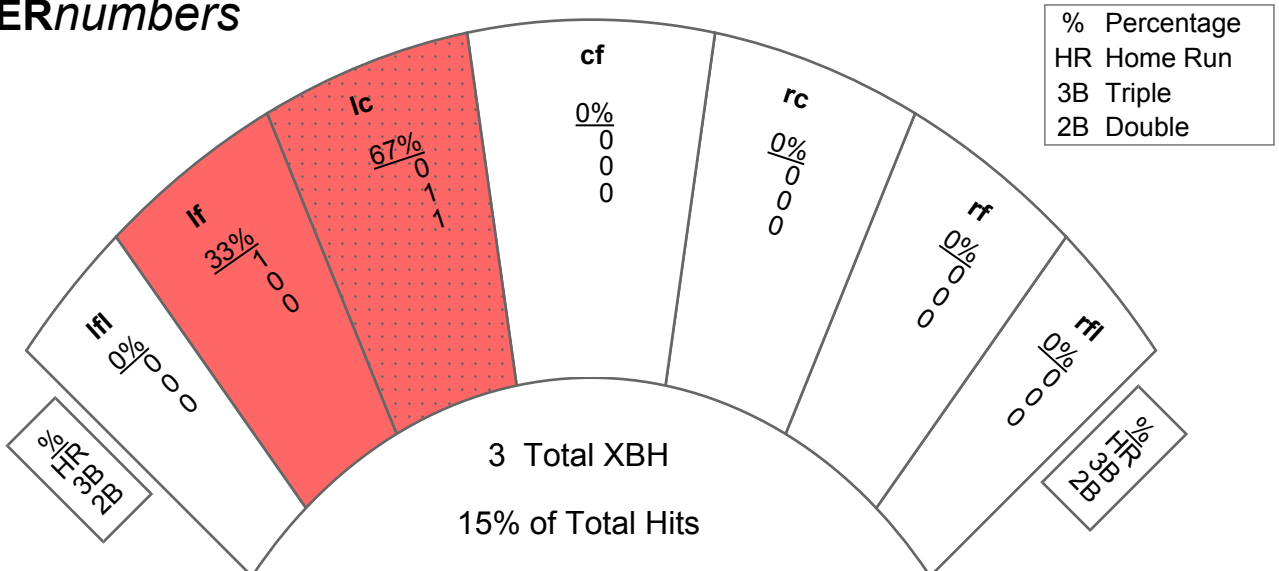

## POWERnumbers

GS	App	ERA	IP	W	L	SV	CG	SHO	AB	R	H	2B	3B	HR	ER	K	BB	HBP	WP	WHIP	AVG
0	24	1.69	32.0	2	0	9	0	0	130	7	21	1	1	1	6	39	13	2	2	1.06	.186

POWERnumbers