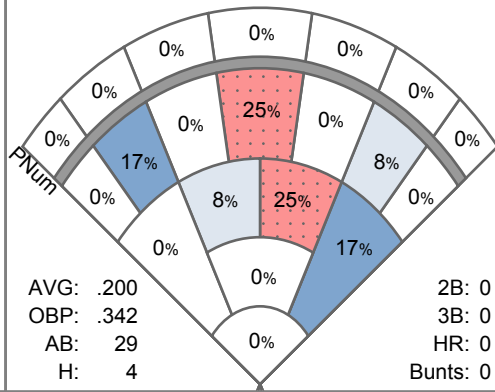

14 Overall, Skyley
P/Fr