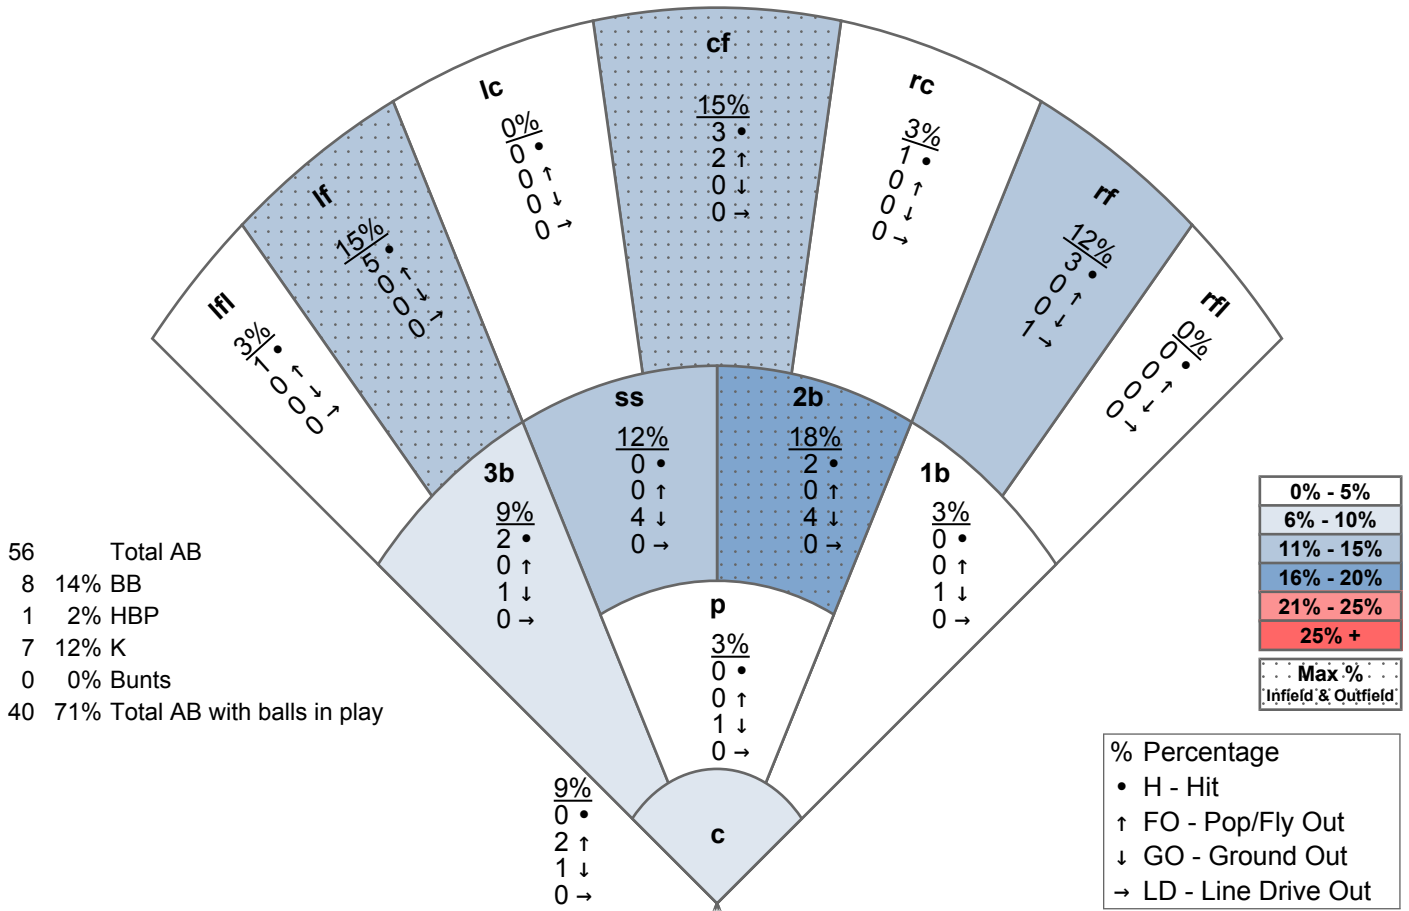

P/Fr (2021 Baseball Pitching - Historical)

GS	App	ERA	IP	W	L	SV	CG	SHO	AB	R	H	2B	3B	HR	ER	K	BB	HBP	WP	WHIP	AVG
0	8	12.60	10.0	1	1	0	0	0	56	17	19	4	0	0	14	7	8	1	1	2.70	.413