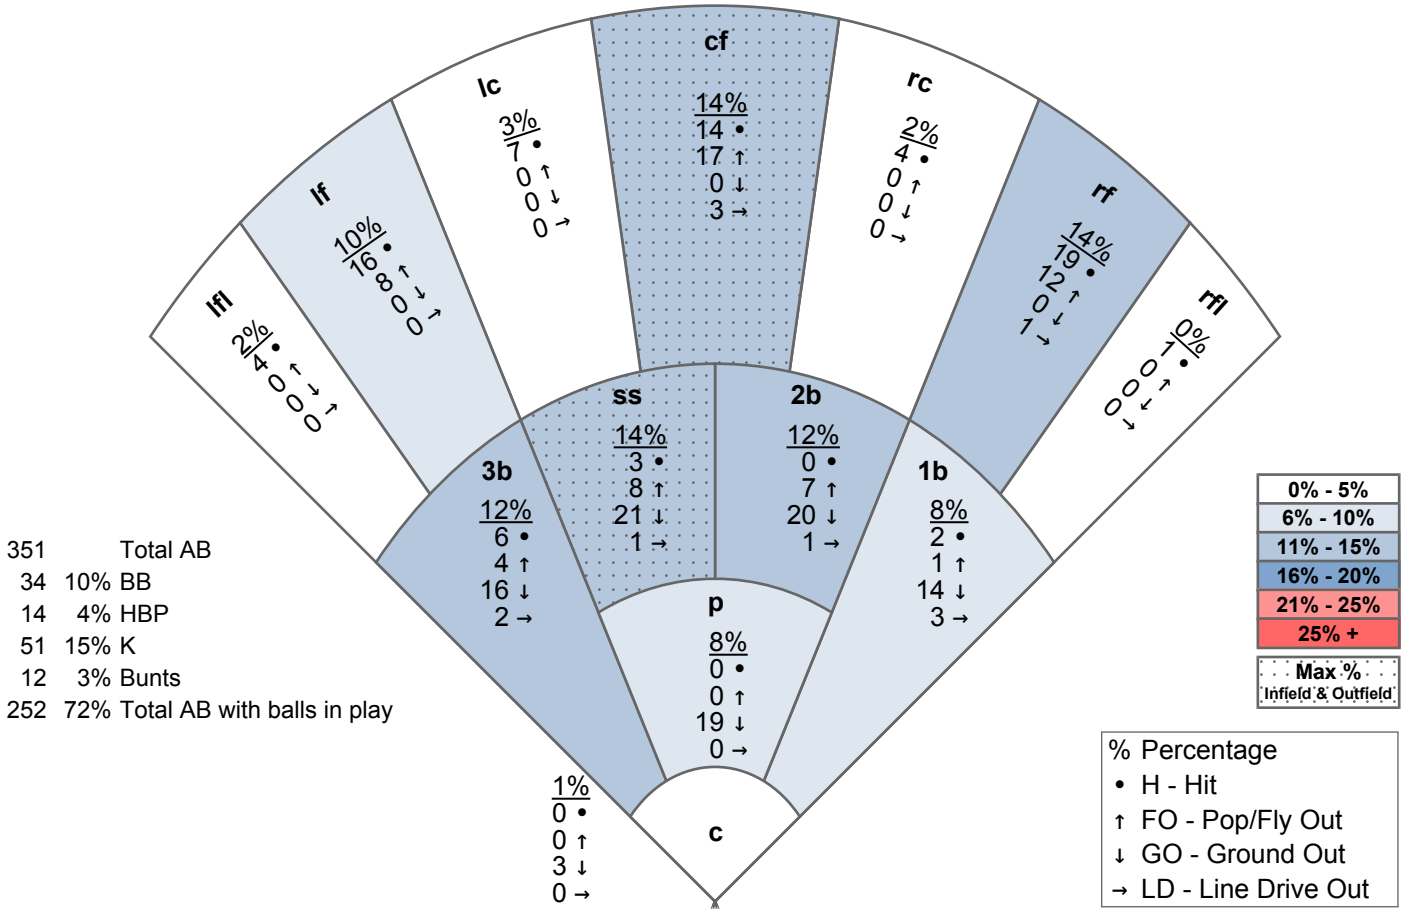

15 Runner, Clark

P/So (2021 Baseball Pitching - Historical)

GS	App	ERA	IP	W	L	SV	CG	SHO	AB	R	H	2B	3B	HR	ER	K	BB	HBP	WP	WHIP	AVG
15	21	5.62	73.7	7	4	0	1	0	351	65	80	20	3	2	46	51	34	14	10	1.55	.273