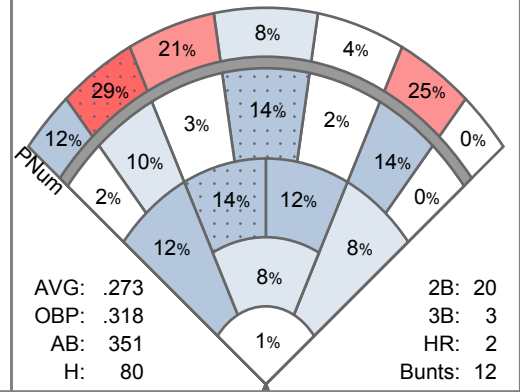

15 Runner, Clark
P/So