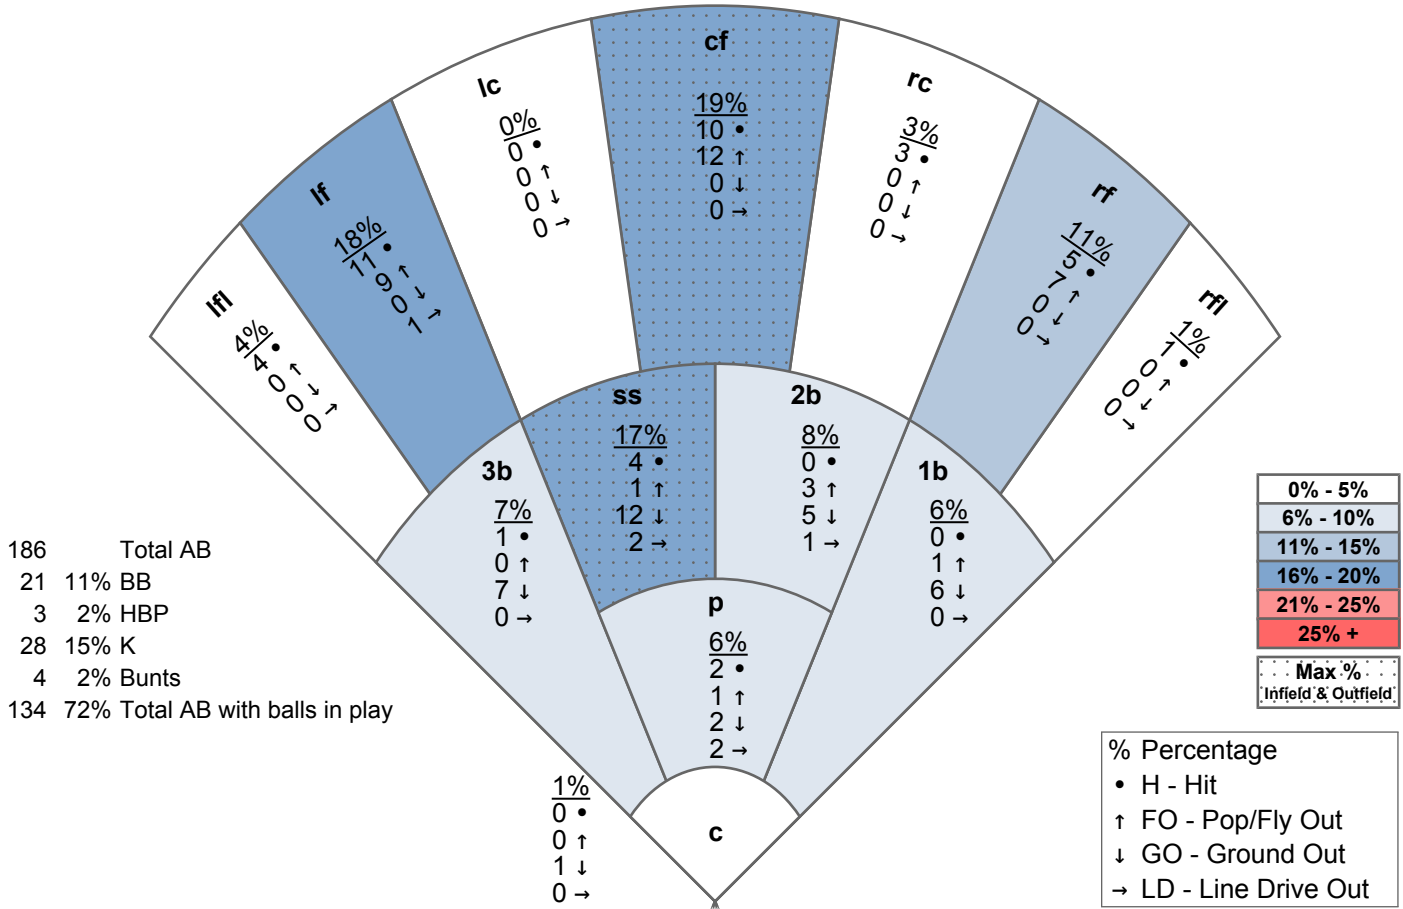

8

Ball, Michael

All Stars (USA)

P/Jr (2021 Baseball Pitching - Historical)

GS	App	ERA	IP	W	L	SV	CG	SHO	AB	R	H	2B	3B	HR	ER	K	BB	HBP	WP	WHIP	AVG
4	30	4.31	39.7	1	3	0	0	0	186	27	49	6	0	4	19	28	21	3	4	1.76	.320