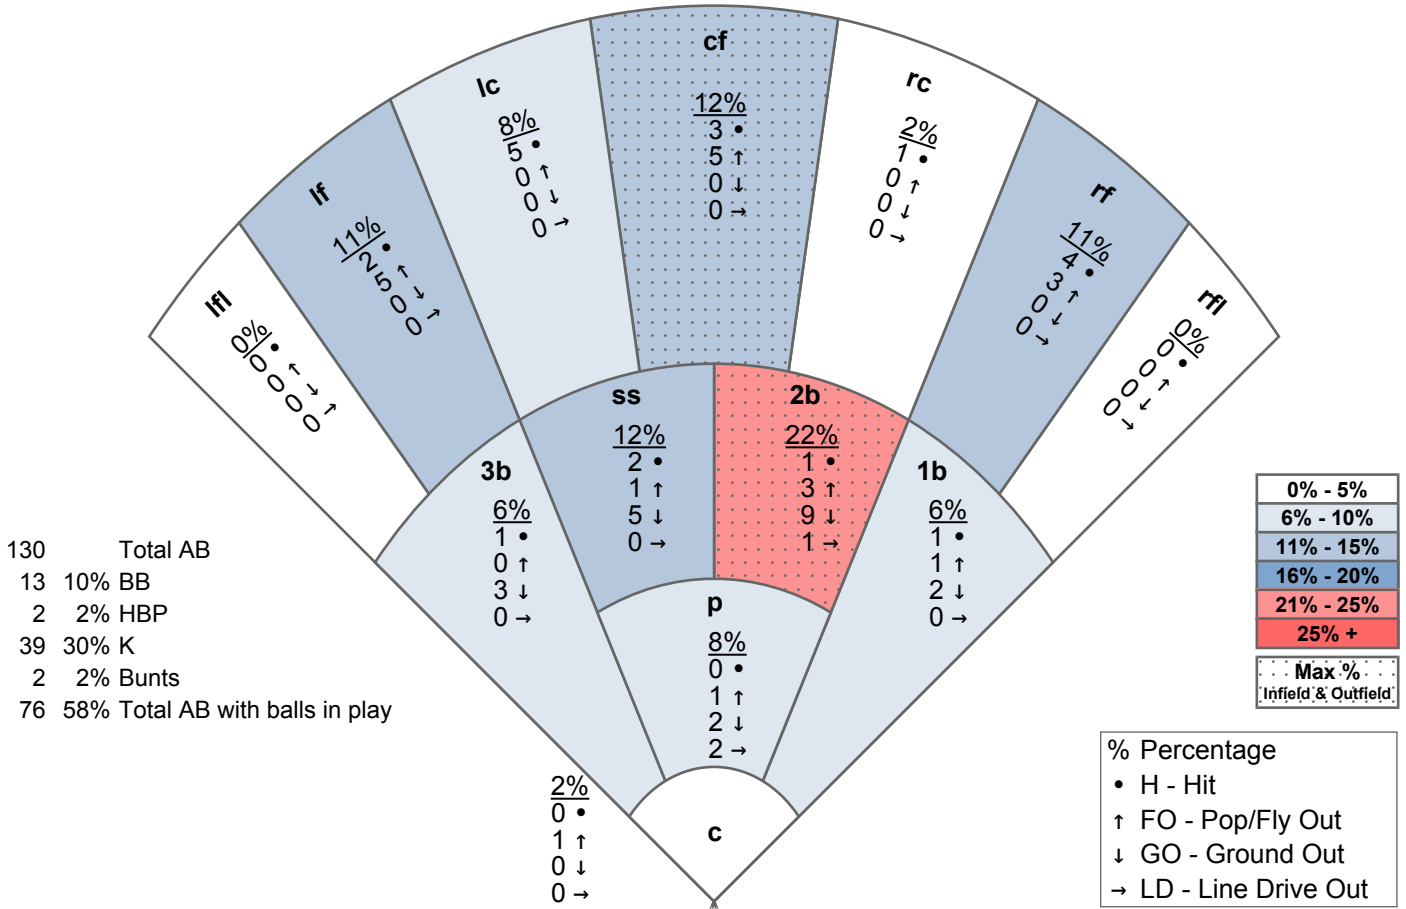

GS	App	ERA	IP	W	L	SV	CG	SHO	AB	R	H	2B	3B	HR	ER	K	BB	HBP	WP	WHIP	AVG
0	24	1.69	32.0	2	0	9	0	0	130	7	21	1	1	1	6	39	13	2	2	1.06	.186