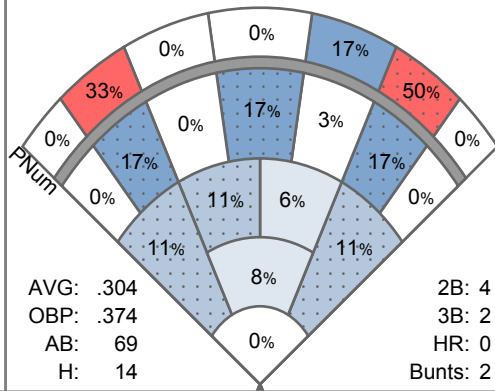

**14** Overall, Skyley  
P/Fr

**15** Runner, Clark  
P/So

**17** Throwman, Joshua  
P/So

**18** Yourout, Frederick  
P/So

**19** Johnson, Homer  
1B/So