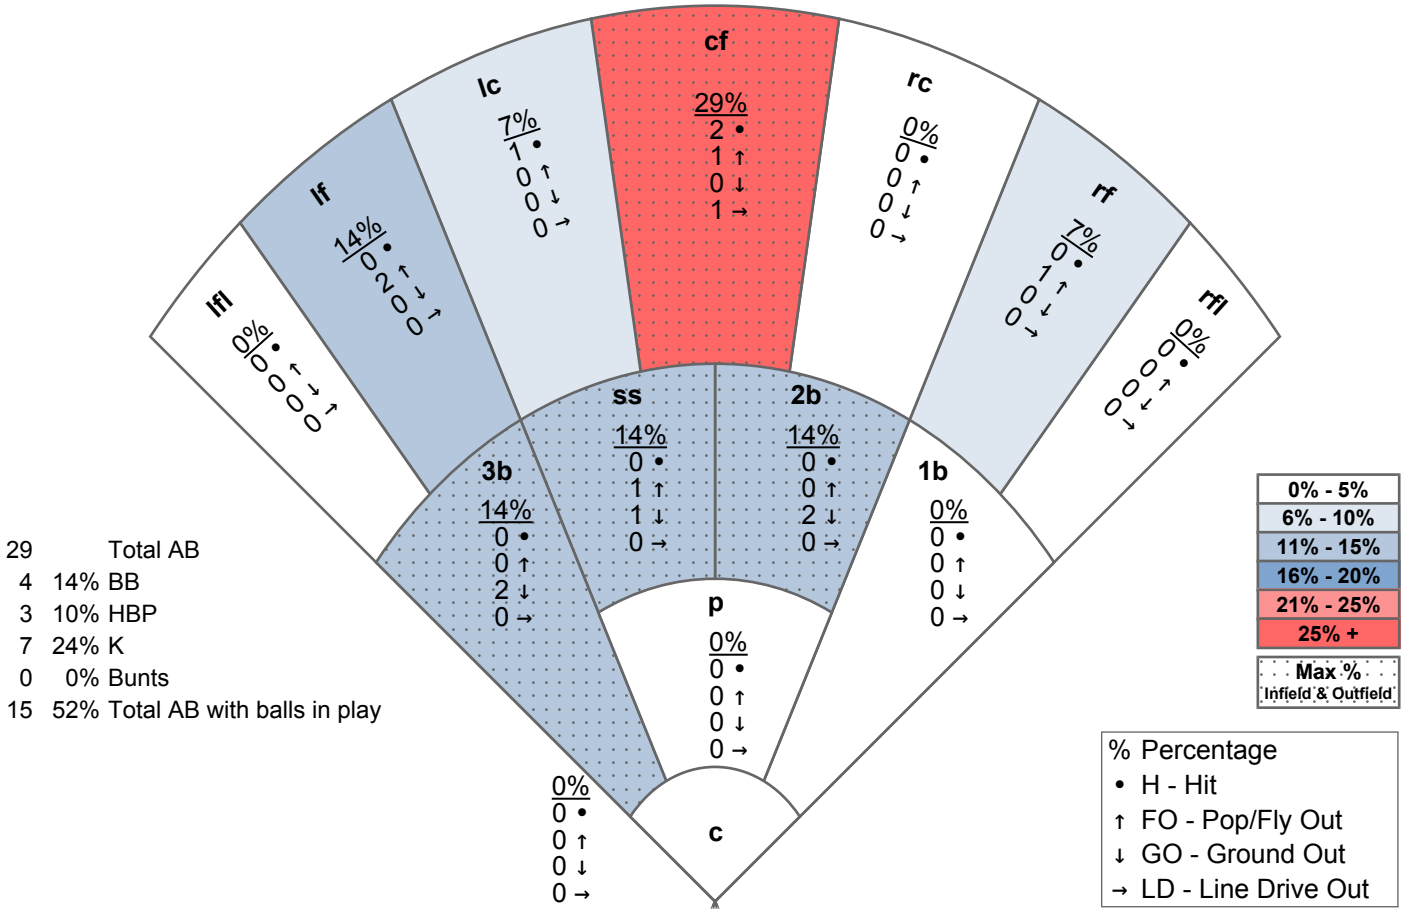

17 | Throwman, Joshua

P/So (2021 Baseball Pitching - Historical)

GS	App	ERA	IP	W	L	SV	CG	SHO	AB	R	H	2B	3B	HR	ER	K	BB	HBP	WP	WHIP	AVG
0	10	2.84	6.3	0	0	0	0	0	29	3	3	0	0	0	2	7	4	3	2	1.11	.136