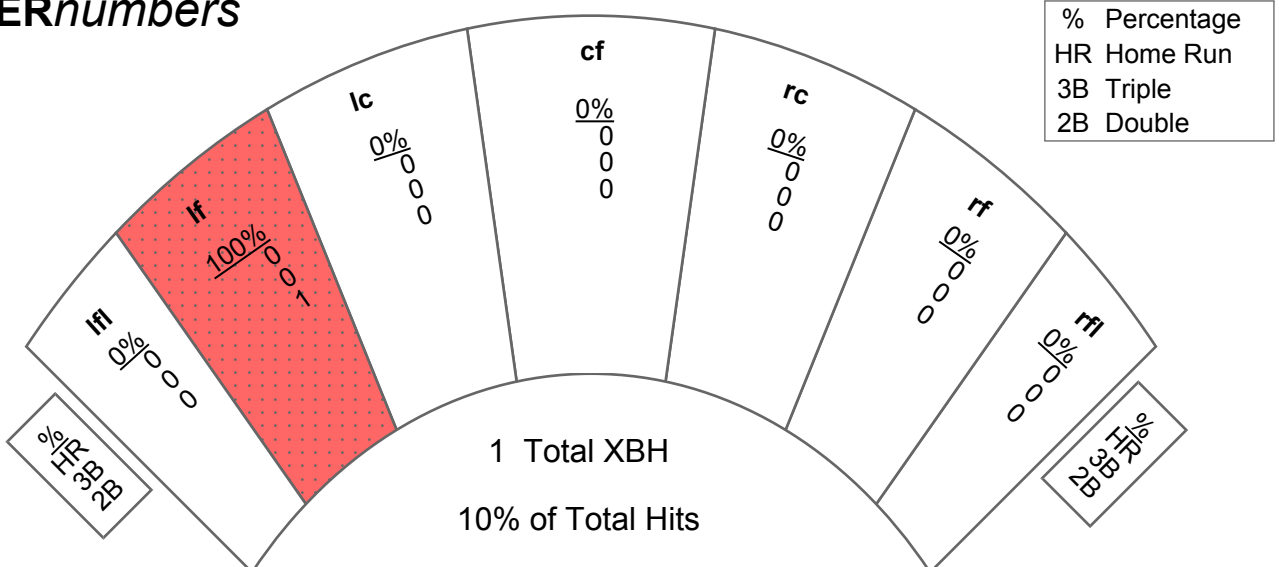

### POWERnumbers

P/Fr (2021 Baseball Pitching - Historical)

GS	App	ERA	IP	W	L	SV	CG	SHO	AB	R	H	2B	3B	HR	ER	K	BB	HBP	WP	WHIP	AVG
0	4	10.38	4.3	0	0	0	0	0	25	5	10	1	0	0	5	3	1	1	0	2.54	.455

**POWERnumbers**

8