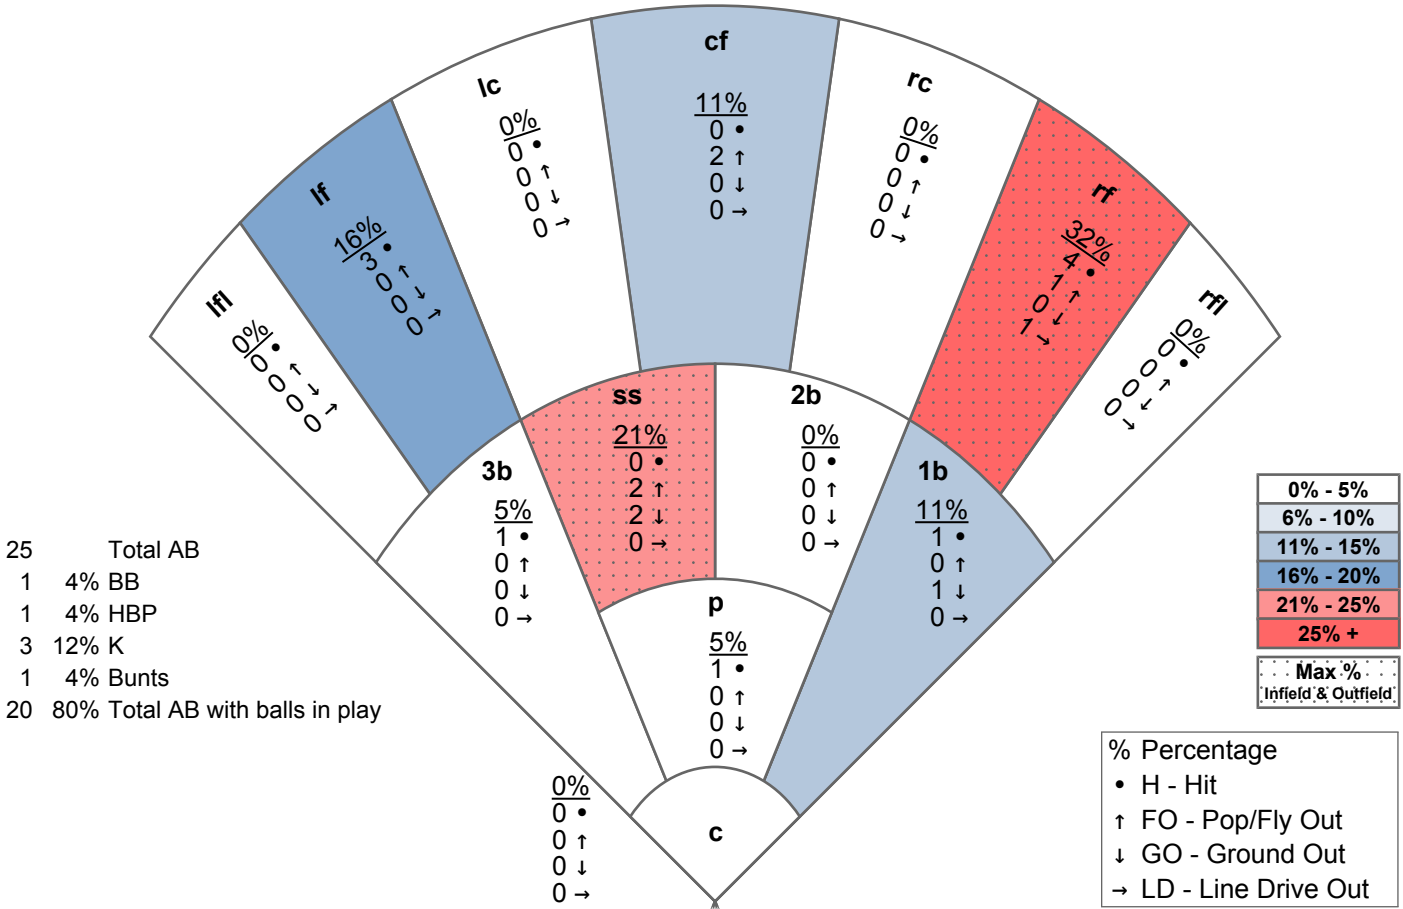

### POWERnumbers

P/Fr (2021 Baseball Pitching - Historical)

GS	App	ERA	IP	W	L	SV	CG	SHO	AB	R	H	2B	3B	HR	ER	K	BB	HBP	WP	WHIP	AVG
0	4	10.38	4.3	0	0	0	0	0	25	5	10	1	0	0	5	3	1	1	0	2.54	.455

**POWERnumbers**

8