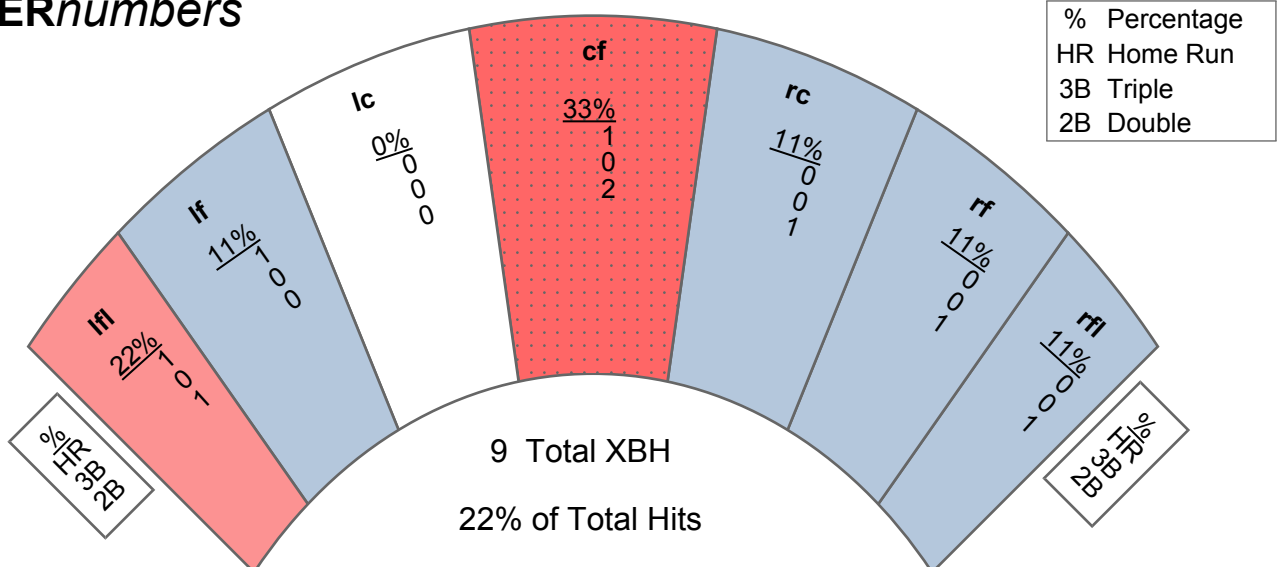

POWERnumbers