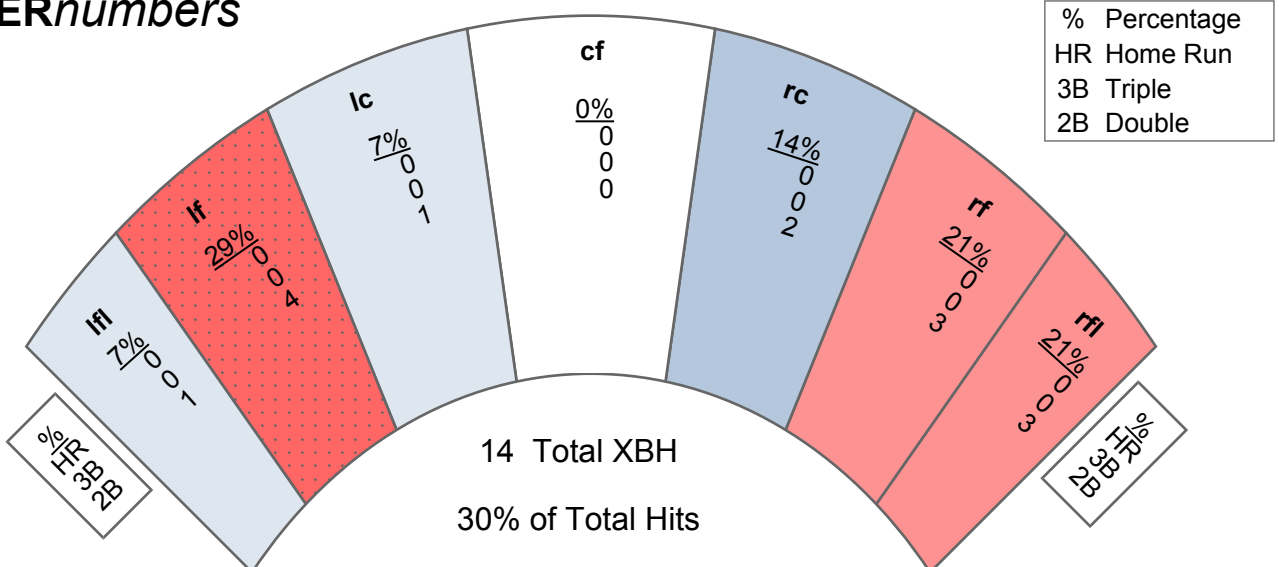

POWERnumbers