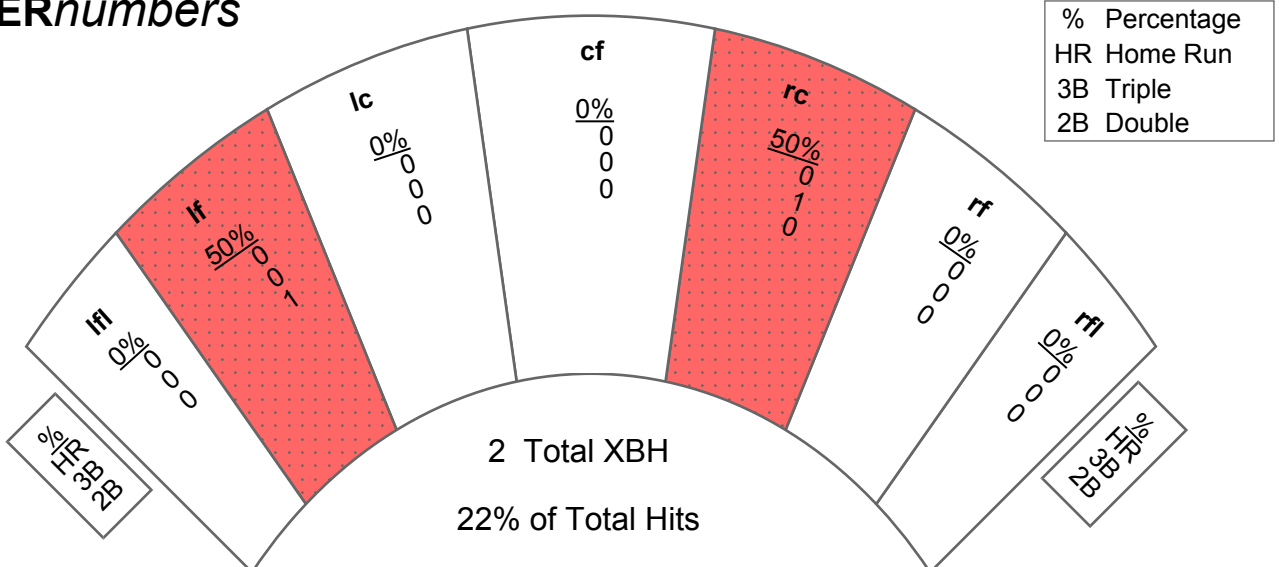

POWERnumbers