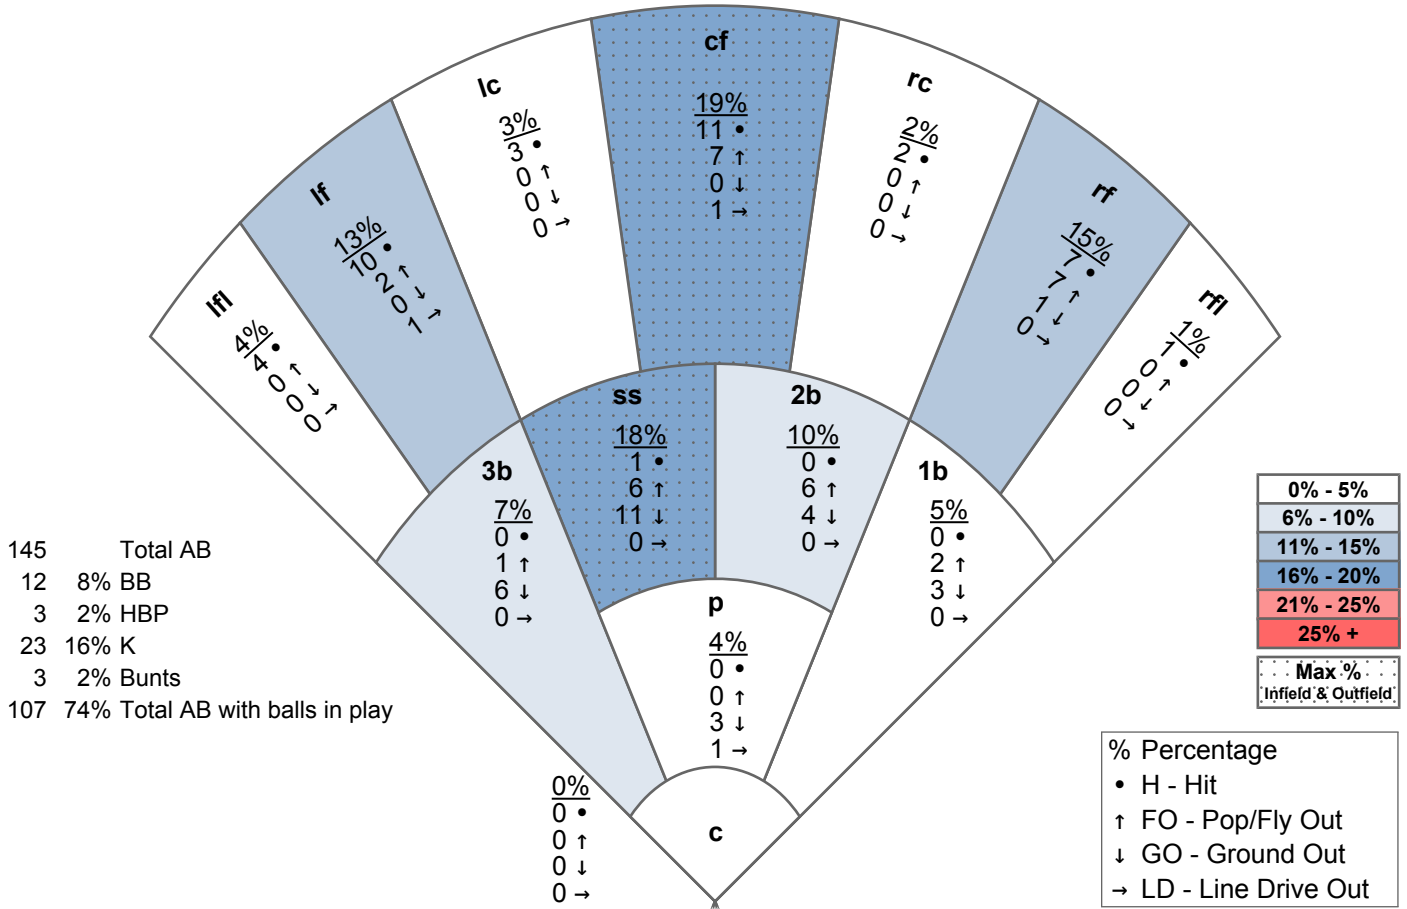

1B/So (2021 Baseball Pitching - Historical)

GS	App	ERA	IP	W	L	SV	CG	SHO	AB	R	H	2B	3B	HR	ER	K	BB	HBP	WP	WHIP	AVG
4	14	4.99	30.7	2	0	0	0	0	145	19	41	10	1	1	17	23	12	3	4	1.73	.331