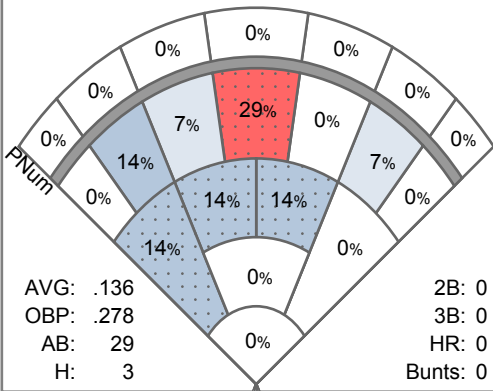

17 Throwman, Joshua
P/So