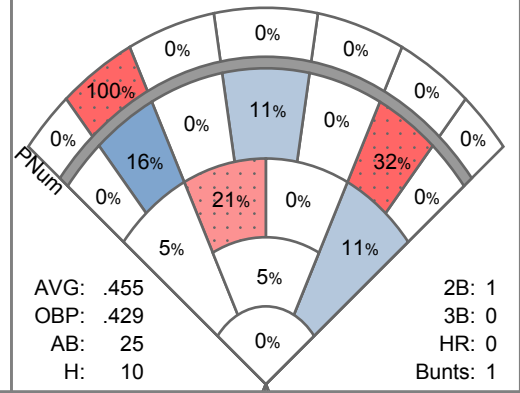

## 2021 Baseball Pitching - Historical

**1** Batter, Jerry  
P/Sr

**2** Swinger, Mark  
2B/Sr

**3** Baseman, John  
P/Sr

**4** Slugger, Joe  
P/Jr

**6** Outsman, Chris  
P/Fr

**7** Duggerman, Mark  
P/Fr

**8** Ball, Michael  
P/Jr