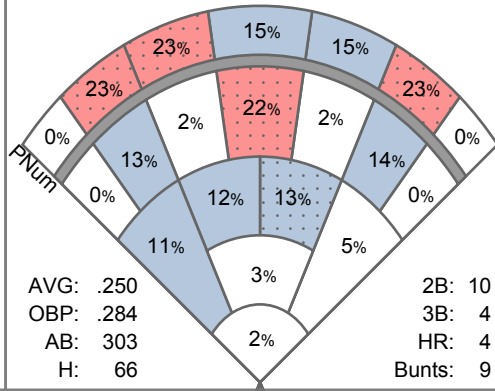

38 Batten, Timothy
P/Fr