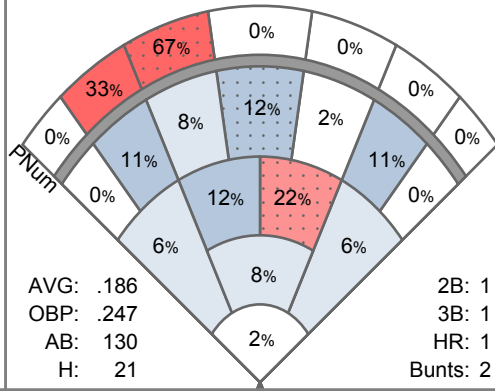

2 Swinger, Mark
2B/Sr