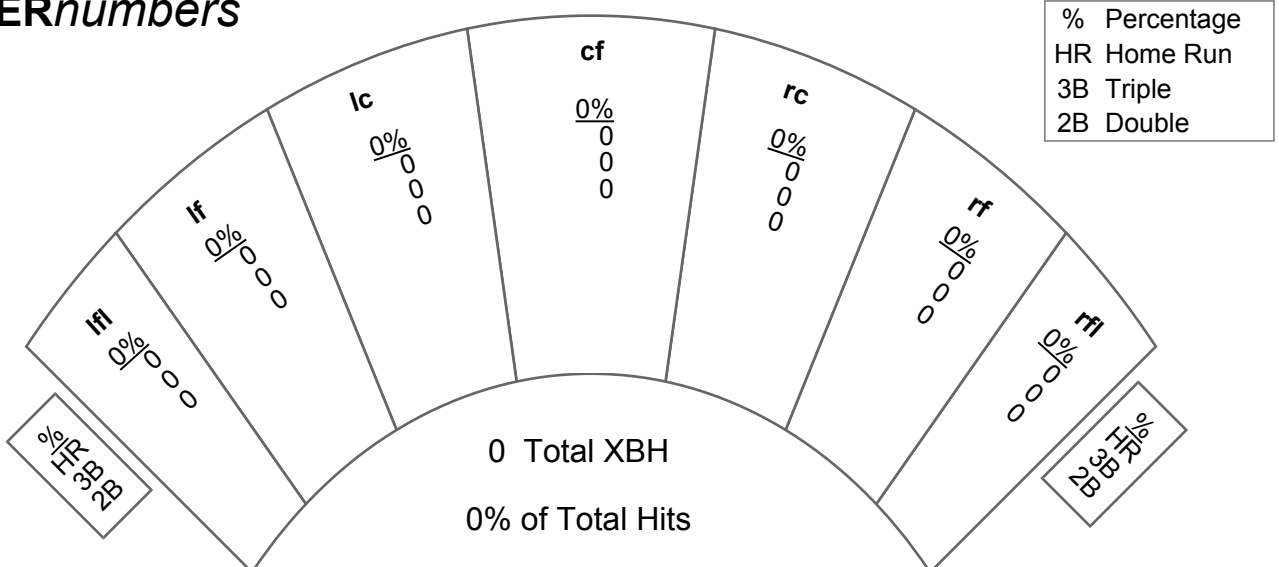

POWERnumbers