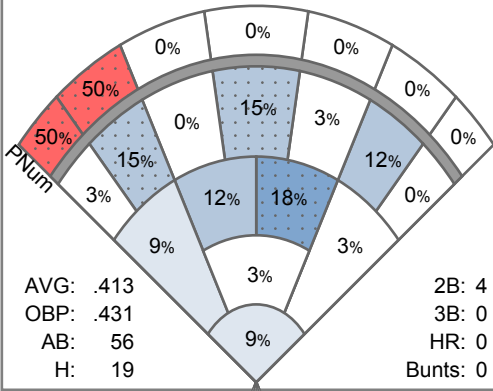

All Stars (USA)

2021 Baseball Pitching - Historical

20 DeBase, Greg
P/Fr