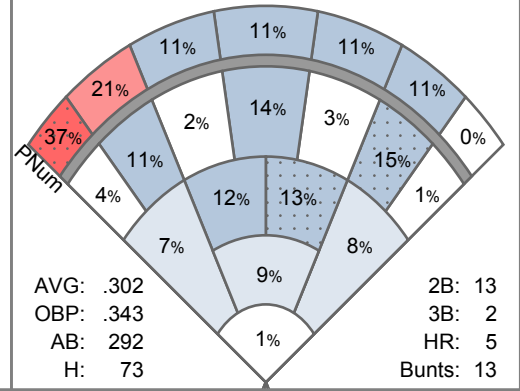

## 2021 Baseball Pitching - Historical

**1** Batter, Jerry  
P/Sr

**2** Swinger, Mark  
2B/Sr

**3** Baseman, John  
P/Sr

**4** Slugger, Joe  
P/Jr

**6** Outsman, Chris  
P/Fr

**7** Duggerman, Mark  
P/Fr

**8** Ball, Michael  
P/Jr