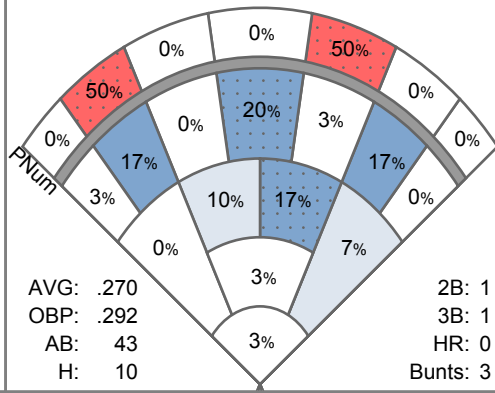

## 2021 Baseball Pitching - Historical

**1** Batter, Jerry  
P/Sr

**2** Swinger, Mark  
2B/Sr

**3** Baseman, John  
P/Sr

**4** Slugger, Joe  
P/Jr

**6** Outsman, Chris  
P/Fr

**7** Duggerman, Mark  
P/Fr

**8** Ball, Michael  
P/Jr