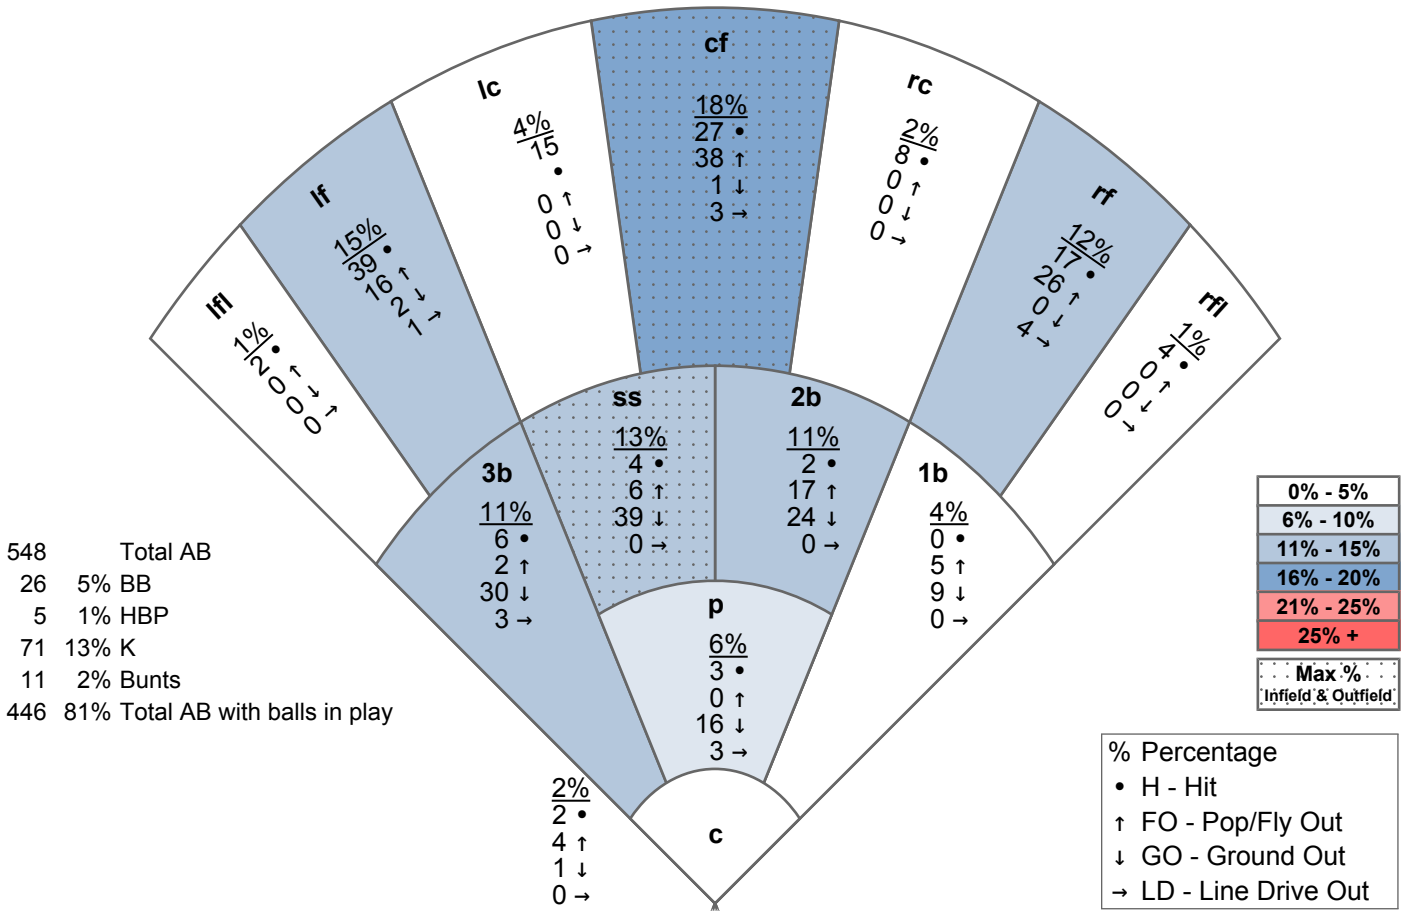

4 Slugger, Joe

P/Jr (2021 Baseball Pitching - Historical)

GS	App	ERA	IP	W	L	SV	CG	SHO	AB	R	H	2B	3B	HR	ER	K	BB	HBP	WP	WHIP	AVG
20	30	5.49	116.3	10	8	0	0	0	548	99	168	33	10	11	71	71	26	5	7	1.67	.331