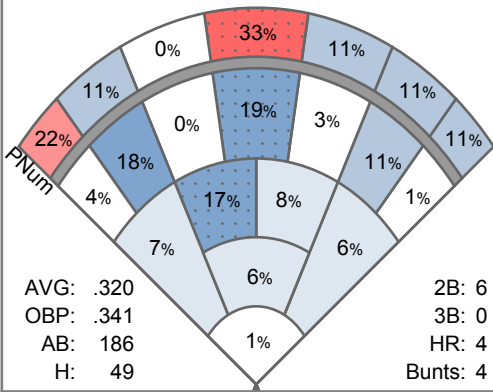

## 2021 Baseball Pitching - Historical

**1** Batter, Jerry  
P/Sr

**2** Swinger, Mark  
2B/Sr

**3** Baseman, John  
P/Sr

**4** Slugger, Joe  
P/Jr

**6** Outsman, Chris  
P/Fr

**7** Duggerman, Mark  
P/Fr

**8** Ball, Michael  
P/Jr