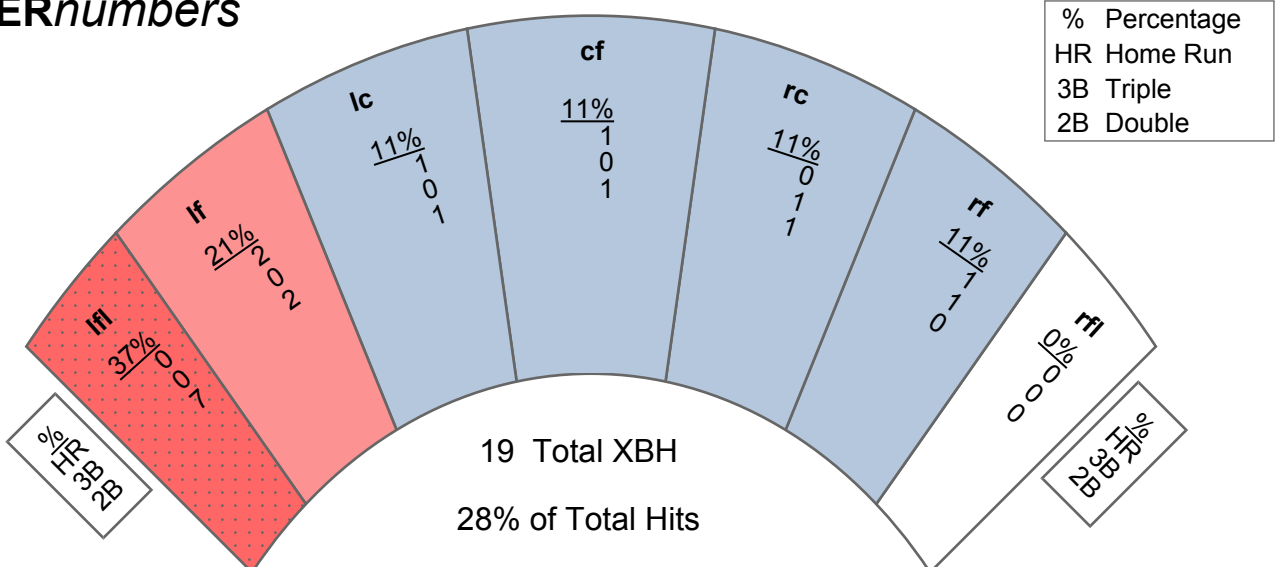

POWERnumbers