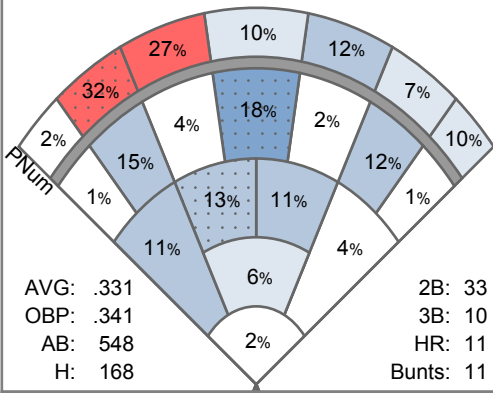

## 2021 Baseball Pitching - Historical

**1** Batter, Jerry  
P/Sr

**2** Swinger, Mark  
2B/Sr

**3** Baseman, John  
P/Sr

**4** Slugger, Joe  
P/Jr

**6** Outsman, Chris  
P/Fr

**7** Duggerman, Mark  
P/Fr

**8** Ball, Michael  
P/Jr