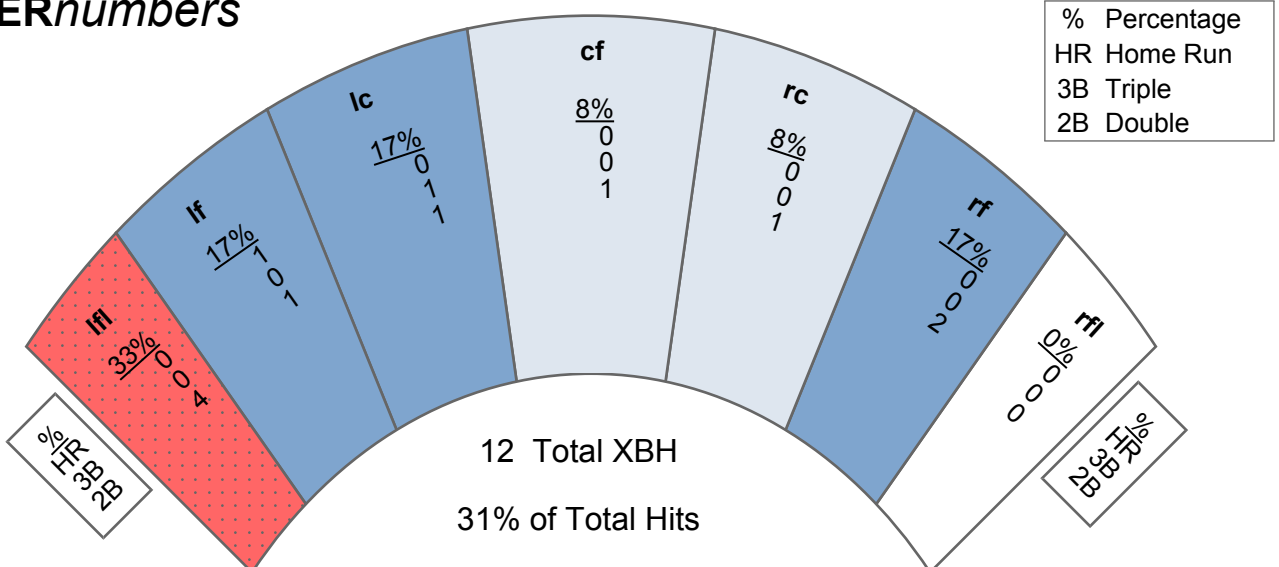

POWERnumbers