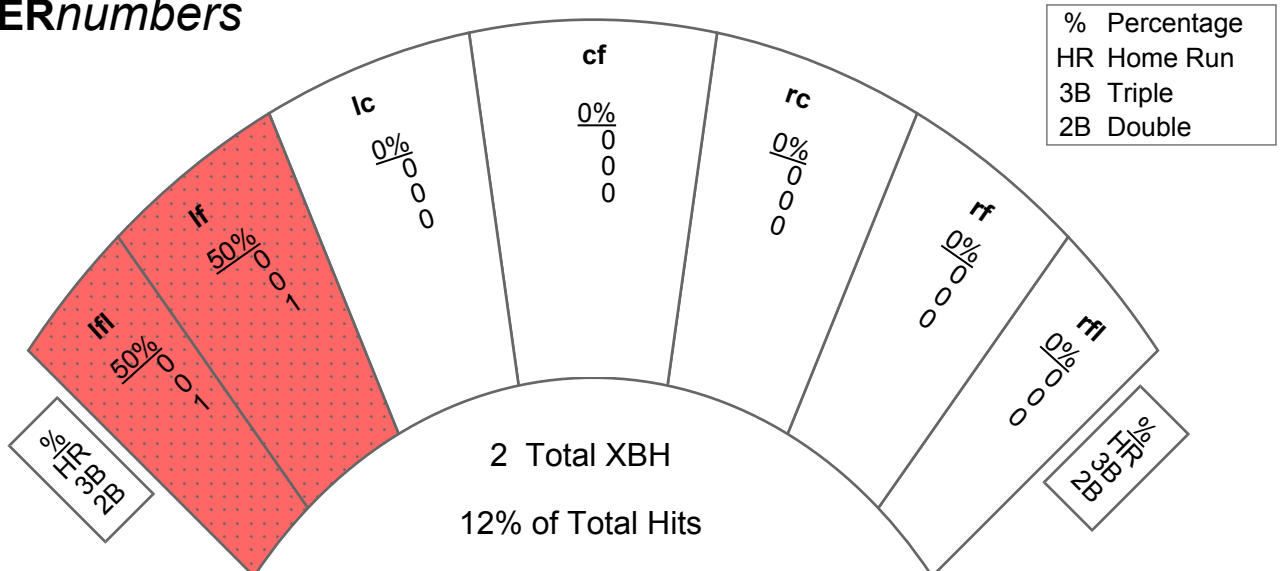

POWERnumbers