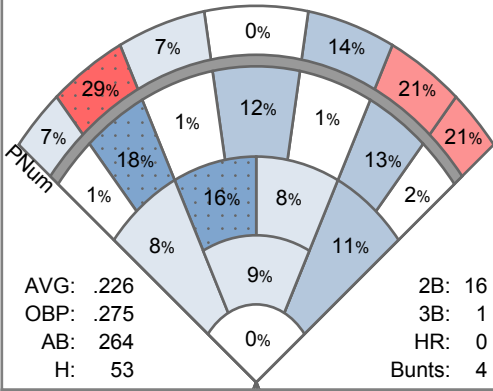

All Stars (USA)

2021 Baseball Pitching - Historical

1 Batter, Jerry
P/Sr