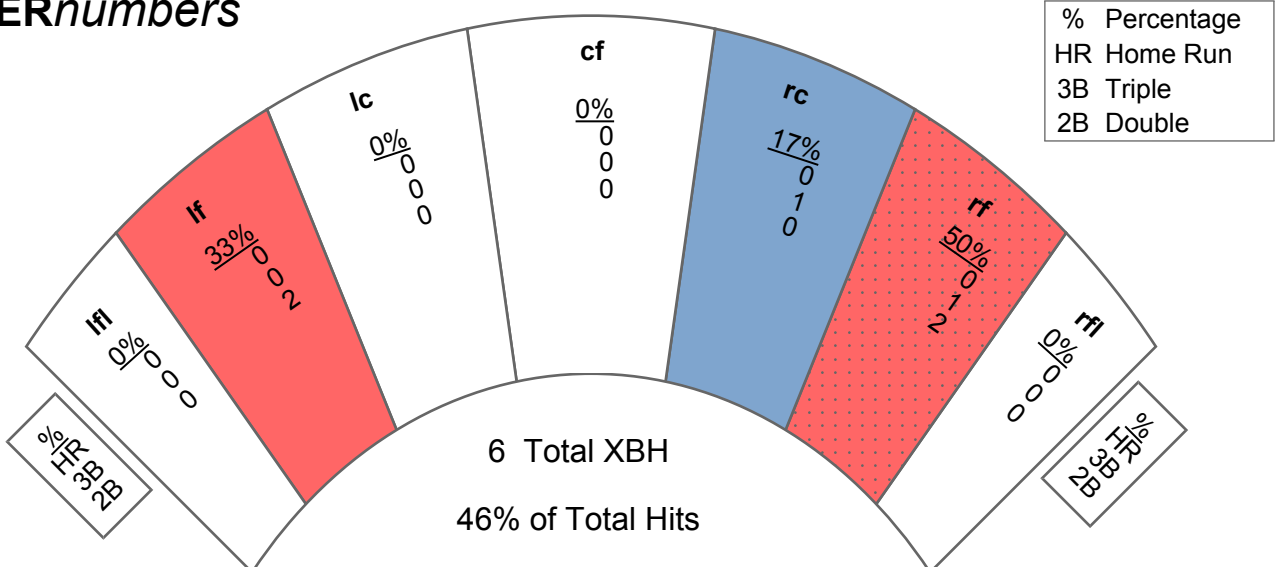

POWERnumbers