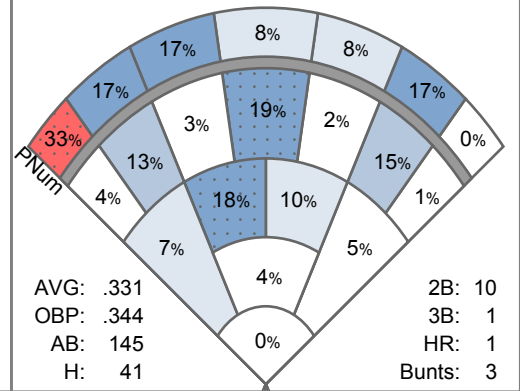

**14** Overall, Skyley  
P/Fr

**15** Runner, Clark  
P/So

**17** Throwman, Joshua  
P/So

**18** Yourout, Frederick  
P/So

**19** Johnson, Homer  
1B/So