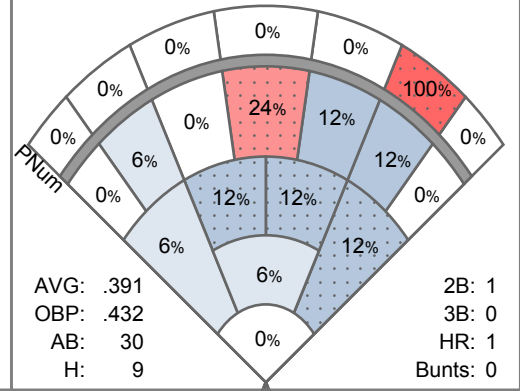

## 2021 Baseball Pitching - Historical

**20** DeBase, Greg  
P/Fr

**38** Batten, Timothy  
P/Fr

**55** Doe, Jim  
P/Fr