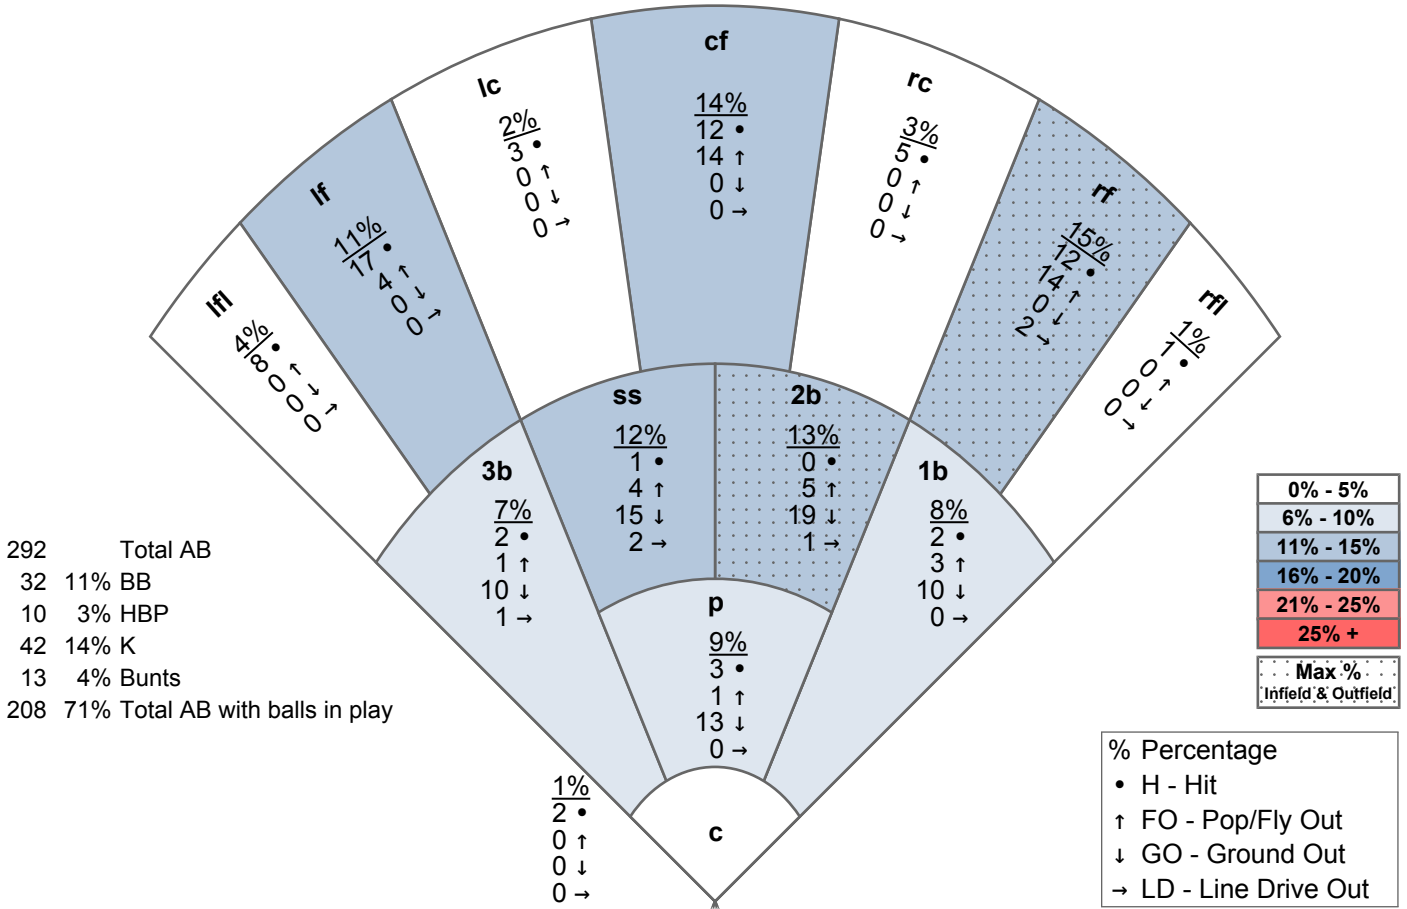

3

Baseman, John

All Stars (USA)

P/Sr (2021 Baseball Pitching - Historical)

GS	App	ERA	IP	W	L	SV	CG	SHO	AB	R	H	2B	3B	HR	ER	K	BB	HBP	WP	WHIP	AVG
0	58	3.99	65.3	3	4	5	0	0	292	39	73	13	2	5	29	42	32	10	7	1.61	.302