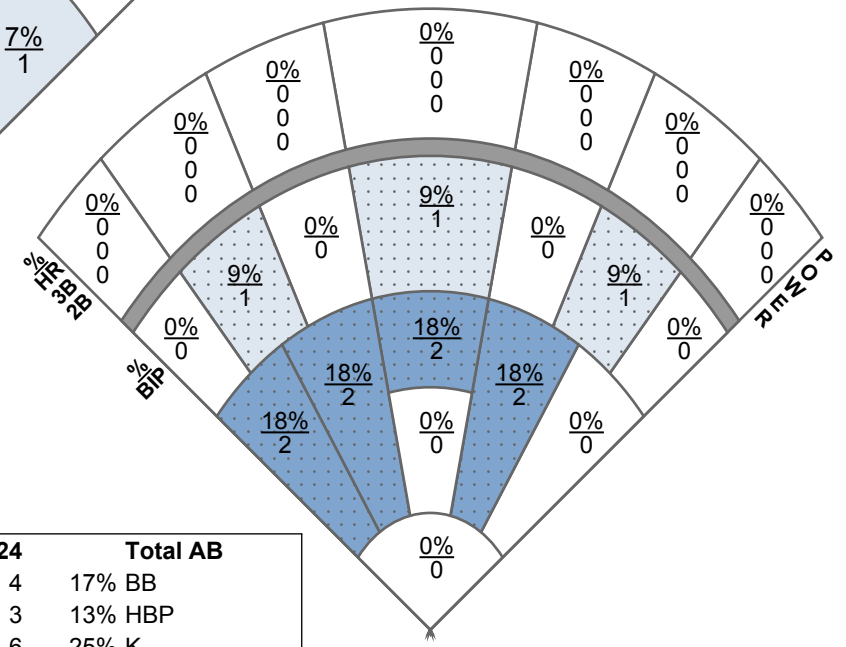

vs LHH

AVG	AB	H	K	BB
.250	4	1	0	0

0% - 5%
6% - 10%
11% - 15%
16% - 20%
21% - 25%
25% +
Max %
Infield & Outfield

4 Total AB	
0	0% BB
0	0% HBP
0	0% K
0	0% Bunts
4	100% BIP

vs RHH

AVG	AB	H	K	BB
.118	17	2	6	4

24 Total AB	
4	17% BB
3	13% HBP
6	25% K
0	0% Bunts
11	46% BIP