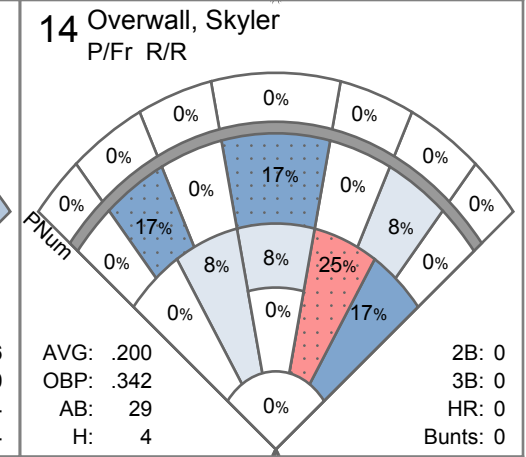

#	Name	Pos/Yr	B/T	GS	App	ERA	IP	W	L	SV	CG	SHO	AB	R	H	ER	K	K/9	BB	BB/9	HBP	WP	WHIP	AVG	GO	FO
1	Batter, Jerry	P/Sr	R/R	6	16	2.24	60.1	6	0	0	1	1	264	21	53	15	52	7.76	16	2.39	11	7	1.14	.226	57	62
2	Swinger, Mark	2B/Sr	R/R	0	24	1.69	32.0	2	0	9	0	0	130	7	21	6	39	10.97	13	3.66	2	2	1.06	.186	27	25
3	Baseman, John	P/Sr	L/L	0	58	3.99	65.1	3	4	5	0	0	292	39	73	29	42	5.79	32	4.41	10	7	1.61	.302	81	51
4	Slugger, Joe	P/Jr	R/R	20	30	5.49	116.1	10	8	0	0	0	548	99	168	71	71	5.49	26	2.01	5	7	1.67	.331	119	134
6	Outsman, Chris	P/Fr	L/L	0	6	3.18	11.1	0	1	0	0	0	43	4	10	4	4	3.18	3	2.38	1	1	1.15	.270	10	15
7	Duggerman, Mark	P/Fr	L/R	0	4	10.38	4.1	0	0	0	0	0	25	5	10	5	3	6.23	1	2.08	1	0	2.54	.455	3	6
8	Ball, Michael	P/Jr	R/R	4	30	4.31	39.2	1	3	0	0	0	186	27	49	19	28	6.35	21	4.76	3	4	1.76	.320	39	41
14	Overwall, Skyler	P/Fr	R/R	0	5	3.38	5.1	0	0	0	0	0	29	2	4	2	7	11.81	8	13.50	1	1	2.25	.200	4	5
15	Runner, Clark	P/So	L/L	15	21	5.62	73.2	7	4	0	1	0	351	65	80	46	51	6.23	34	4.15	14	10	1.55	.273	90	68
17	Throwman, Joshua	P/So	R/R	0	10	2.84	6.1	0	0	0	0	0	29	3	3	2	7	9.95	4	5.68	3	2	1.11	.136	5	6
18	Yourout, Frederick	P/So	L/L	1	12	7.30	12.1	0	0	0	0	0	69	15	14	10	8	5.84	15	10.95	5	4	2.35	.304	9	17
19	Johnson, Homer	1B/So	L/L	4	14	4.99	30.2	2	0	0	0	0	145	19	41	17	23	6.75	12	3.52	3	4	1.73	.331	28	34
20	DeBase, Greg	P/Fr	R/R	0	8	12.60	10.0	1	1	0	0	0	56	17	19	14	7	6.30	8	7.20	1	1	2.70	.413	13	5
38	Batten, Timothy	P/Fr	L/L	11	14	2.38	72.0	7	2	0	2	1	303	29	66	19	52	6.50	24	3.00	6	0	1.25	.250	65	83
55	Doe, Jim	P/Fr	R/L	0	5	14.40	5.0	1	0	0	0	0	30	8	9	8	5	9.00	6	10.80	1	1	3.00	.391	6	3