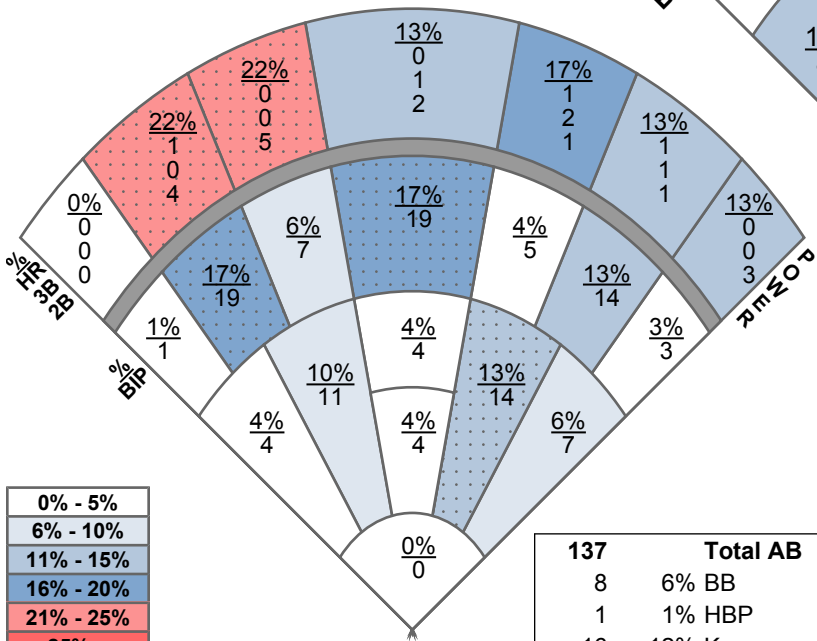

GS	App	ERA	IP	W	L	SV	CG	SHO	AB	R	H	ER	K	K/9	BB	BB/9	HBP	WP	WHIP	AVG	GO	FO
20	30	5.49	116.1	10	8	0	0	0	548	99	168	71	71	5.49	26	2.01	5	7	1.67	.331	119	134

---

vs LHH

AVG	AB	H	K	BB
.383	128	49	16	8

137 Total AB	
8	6% BB
1	1% HBP
16	12% K
0	0% Bunts
112	82% BIP

vs RHH

AVG	AB	H	K	BB
.244	303	74	51	16