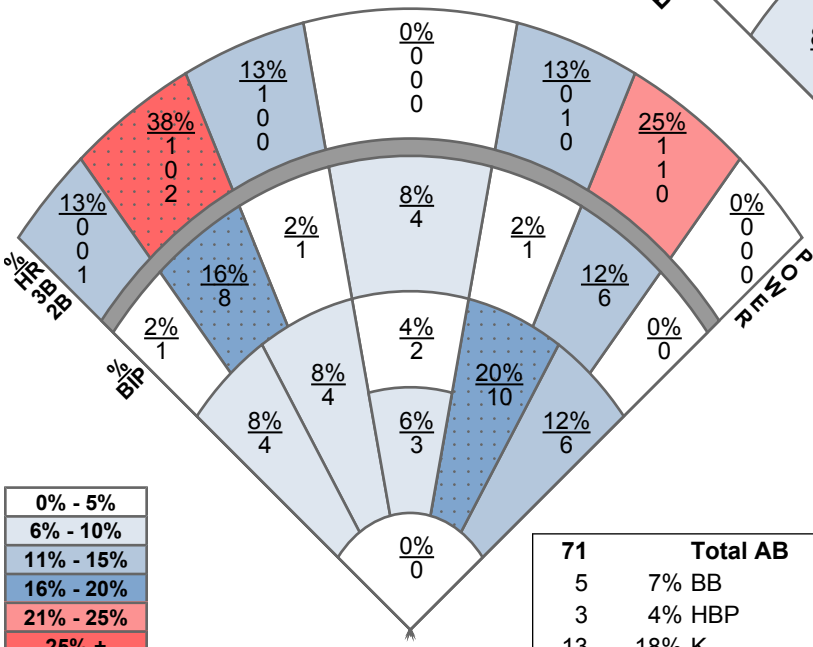

GS	App	ERA	IP	W	L	SV	CG	SHO	AB	R	H	ER	K	K/9	BB	BB/9	HBP	WP	WHIP	AVG	GO	FO
0	24	1.69	32.0	2	0	9	0	0	130	7	21	6	39	10.97	13	3.66	2	2	1.06	.186	27	25

GS	App	ERA	IP	W	L	SV	CG	SHO	AB	R	H	ER	K	K/9	BB	BB/9	HBP	WP	WHIP	AVG	GO	FO
0	58	3.99	65.1	3	4	5	0	0	292	39	73	29	42	5.79	32	4.41	10	7	1.61	.302	81	51

vs LHH

AVG	AB	H	K	BB
.270	63	17	13	5

vs RHH

AVG	AB	H	K	BB
.296	135	40	22	18

0% - 5%
6% - 10%
11% - 15%
16% - 20%
21% - 25%
25% +
Max %
Infield & Outfield

71 Total AB	
5	7% BB
3	4% HBP
13	18% K
3	4% Bunts
50	70% BIP