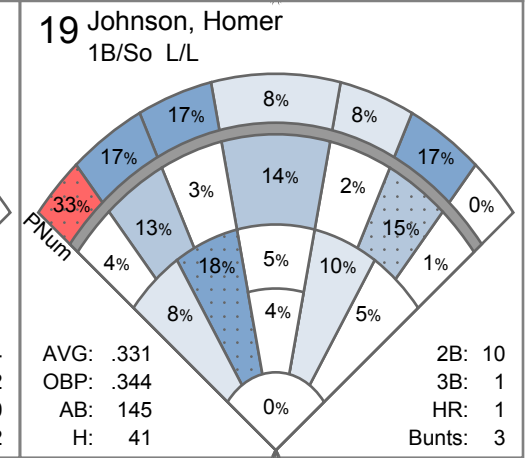

#	Name	Pos/Yr	B/T	GS	App	ERA	IP	W	L	SV	CG	SHO	AB	R	H	ER	K	K/9	BB	BB/9	HBP	WP	WHIP	AVG	GO	FO
1	Batter, Jerry	P/Sr	R/R	6	16	2.24	60.1	6	0	0	1	1	264	21	53	15	52	7.76	16	2.39	11	7	1.14	.226	57	62
2	Swinger, Mark	2B/Sr	R/R	0	24	1.69	32.0	2	0	9	0	0	130	7	21	6	39	10.97	13	3.66	2	2	1.06	.186	27	25
3	Baseman, John	P/Sr	L/L	0	58	3.99	65.1	3	4	5	0	0	292	39	73	29	42	5.79	32	4.41	10	7	1.61	.302	81	51
4	Slugger, Joe	P/Jr	R/R	20	30	5.49	116.1	10	8	0	0	0	548	99	168	71	71	5.49	26	2.01	5	7	1.67	.331	119	134
6	Outsman, Chris	P/Fr	L/L	0	6	3.18	11.1	0	1	0	0	0	43	4	10	4	4	3.18	3	2.38	1	1	1.15	.270	10	15
7	Duggerman, Mark	P/Fr	L/R	0	4	10.38	4.1	0	0	0	0	0	25	5	10	5	3	6.23	1	2.08	1	0	2.54	.455	3	6
8	Ball, Michael	P/Jr	R/R	4	30	4.31	39.2	1	3	0	0	0	186	27	49	19	28	6.35	21	4.76	3	4	1.76	.320	39	41
14	Overwall, Skyler	P/Fr	R/R	0	5	3.38	5.1	0	0	0	0	0	29	2	4	2	7	11.81	8	13.50	1	1	2.25	.200	4	5
15	Runner, Clark	P/So	L/L	15	21	5.62	73.2	7	4	0	1	0	351	65	80	46	51	6.23	34	4.15	14	10	1.55	.273	90	68
17	Throwman, Joshua	P/So	R/R	0	10	2.84	6.1	0	0	0	0	0	29	3	3	2	7	9.95	4	5.68	3	2	1.11	.136	5	6
18	Yourout, Frederick	P/So	L/L	1	12	7.30	12.1	0	0	0	0	0	69	15	14	10	8	5.84	15	10.95	5	4	2.35	.304	9	17
19	Johnson, Homer	1B/So	L/L	4	14	4.99	30.2	2	0	0	0	0	145	19	41	17	23	6.75	12	3.52	3	4	1.73	.331	28	34
20	DeBase, Greg	P/Fr	R/R	0	8	12.60	10.0	1	1	0	0	0	56	17	19	14	7	6.30	8	7.20	1	1	2.70	.413	13	5
38	Batten, Timothy	P/Fr	L/L	11	14	2.38	72.0	7	2	0	2	1	303	29	66	19	52	6.50	24	3.00	6	0	1.25	.250	65	83
55	Doe, Jim	P/Fr	R/L	0	5	14.40	5.0	1	0	0	0	0	30	8	9	8	5	9.00	6	10.80	1	1	3.00	.391	6	3