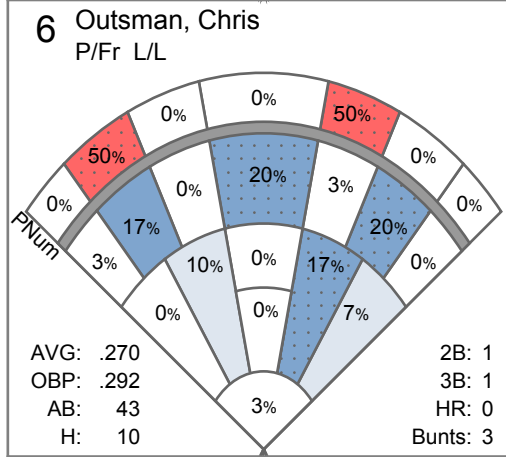

#	Name	Pos/Yr	B/T	GS	App	ERA	IP	W	L	SV	CG	SHO	AB	R	H	ER	K	K/9	BB	BB/9	HBP	WP	WHIP	AVG	GO	FO
1	Batter, Jerry	P/Sr	R/R	6	16	2.24	60.1	6	0	0	1	1	264	21	53	15	52	7.76	16	2.39	11	7	1.14	.226	57	62
2	Swinger, Mark	2B/Sr	R/R	0	24	1.69	32.0	2	0	9	0	0	130	7	21	6	39	10.97	13	3.66	2	2	1.06	.186	27	25
3	Baseman, John	P/Sr	L/L	0	58	3.99	65.1	3	4	5	0	0	292	39	73	29	42	5.79	32	4.41	10	7	1.61	.302	81	51
4	Slugger, Joe	P/Jr	R/R	20	30	5.49	116.1	10	8	0	0	0	548	99	168	71	71	5.49	26	2.01	5	7	1.67	.331	119	134
6	Outsman, Chris	P/Fr	L/L	0	6	3.18	11.1	0	1	0	0	0	43	4	10	4	4	3.18	3	2.38	1	1	1.15	.270	10	15
7	Duggerman, Mark	P/Fr	L/R	0	4	10.38	4.1	0	0	0	0	0	25	5	10	5	3	6.23	1	2.08	1	0	2.54	.455	3	6
8	Ball, Michael	P/Jr	R/R	4	30	4.31	39.2	1	3	0	0	0	186	27	49	19	28	6.35	21	4.76	3	4	1.76	.320	39	41
14	Overwall, Skyler	P/Fr	R/R	0	5	3.38	5.1	0	0	0	0	0	29	2	4	2	7	11.81	8	13.50	1	1	2.25	.200	4	5
15	Runner, Clark	P/So	L/L	15	21	5.62	73.2	7	4	0	1	0	351	65	80	46	51	6.23	34	4.15	14	10	1.55	.273	90	68
17	Throwman, Joshua	P/So	R/R	0	10	2.84	6.1	0	0	0	0	0	29	3	3	2	7	9.95	4	5.68	3	2	1.11	.136	5	6
18	Yourout, Frederick	P/So	L/L	1	12	7.30	12.1	0	0	0	0	0	69	15	14	10	8	5.84	15	10.95	5	4	2.35	.304	9	17
19	Johnson, Homer	1B/So	L/L	4	14	4.99	30.2	2	0	0	0	0	145	19	41	17	23	6.75	12	3.52	3	4	1.73	.331	28	34
20	DeBase, Greg	P/Fr	R/R	0	8	12.60	10.0	1	1	0	0	0	56	17	19	14	7	6.30	8	7.20	1	1	2.70	.413	13	5
38	Batten, Timothy	P/Fr	L/L	11	14	2.38	72.0	7	2	0	2	1	303	29	66	19	52	6.50	24	3.00	6	0	1.25	.250	65	83
55	Doe, Jim	P/Fr	R/L	0	5	14.40	5.0	1	0	0	0	0	30	8	9	8	5	9.00	6	10.80	1	1	3.00	.391	6	3