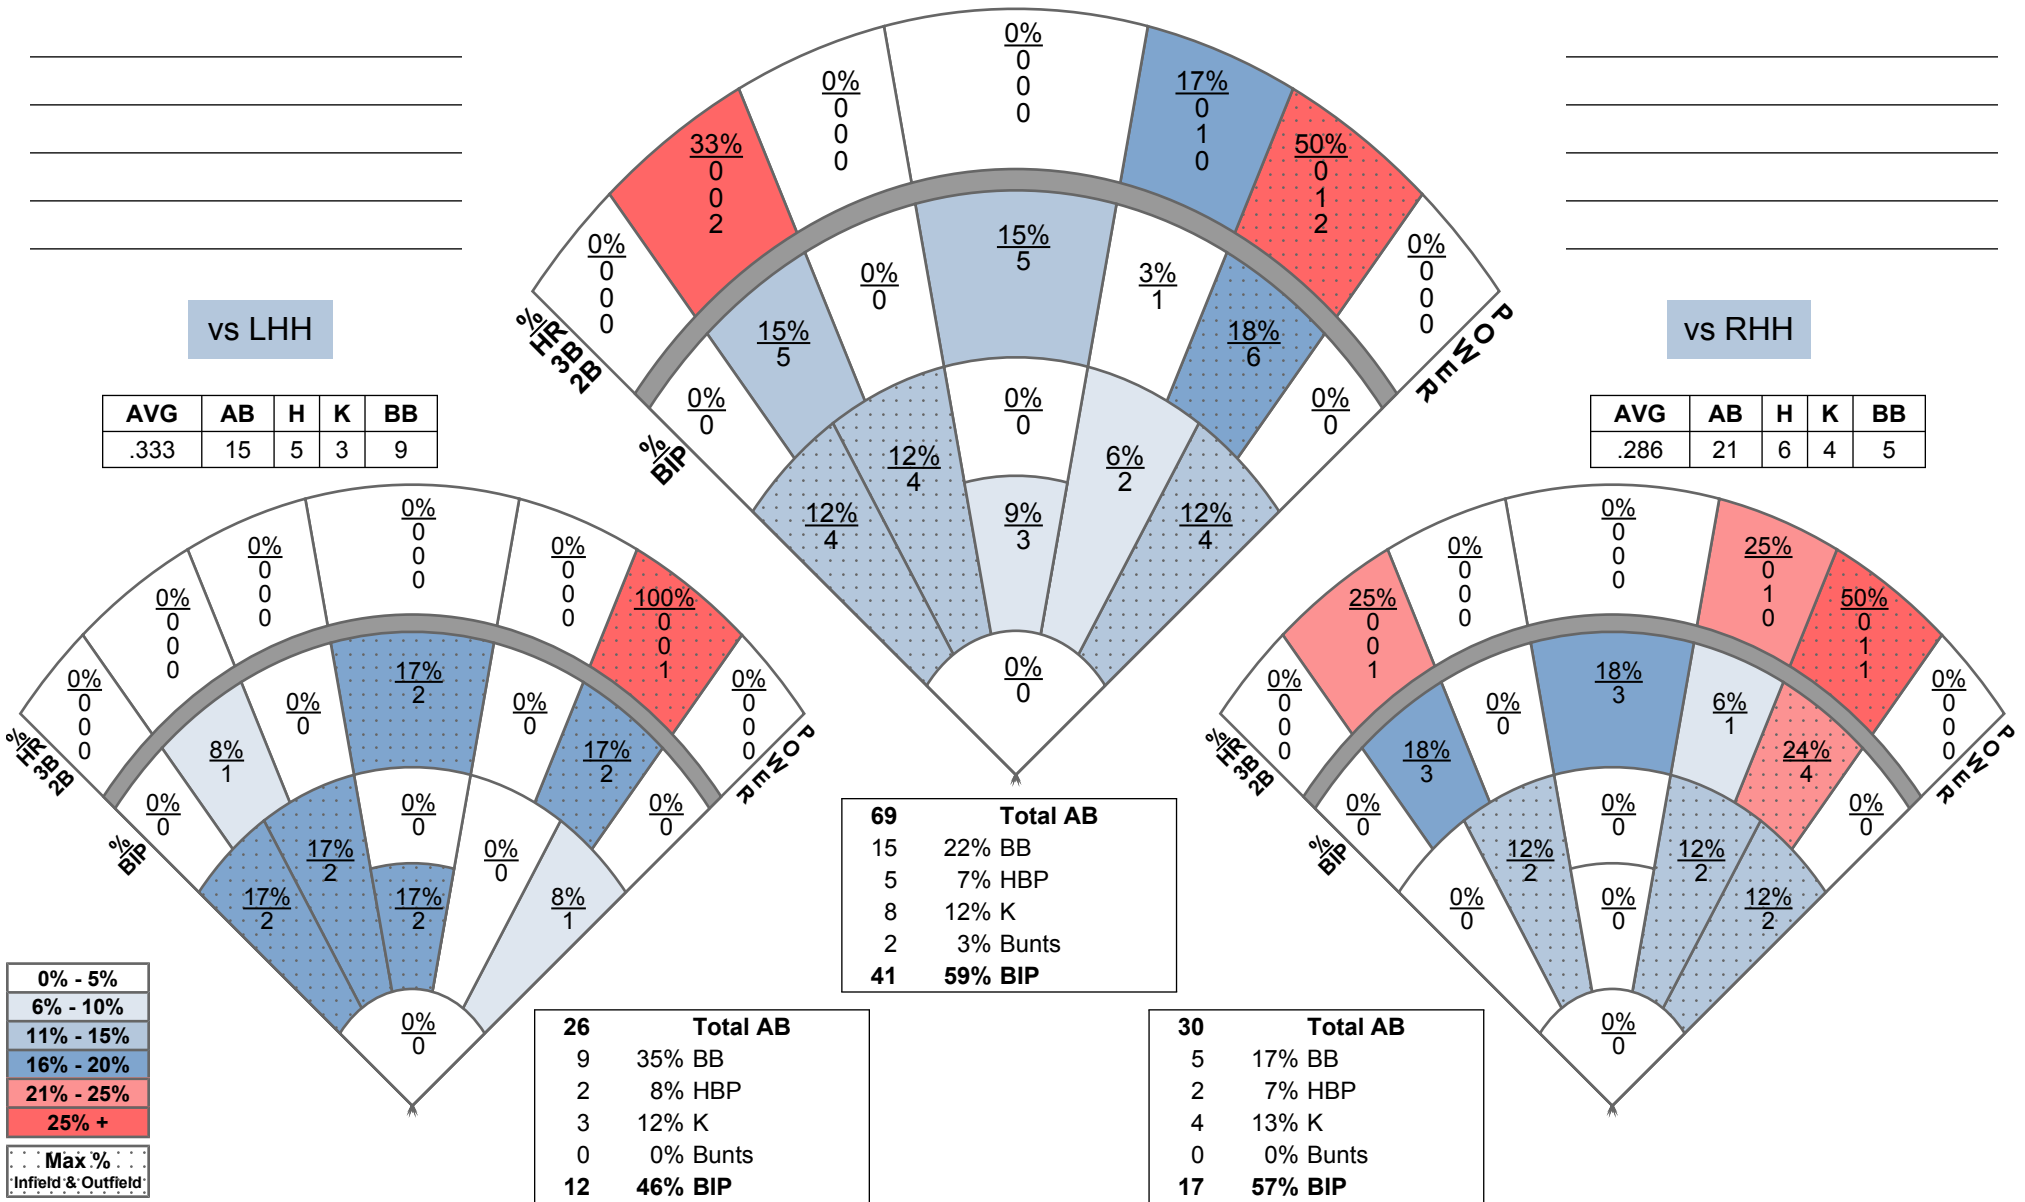

GS	App	ERA	IP	W	L	SV	CG	SHO	AB	R	H	ER	K	K/9	BB	BB/9	HBP	WP	WHIP	AVG	GO	FO
1	12	7.30	12.1	0	0	0	0	0	69	15	14	10	8	5.84	15	10.95	5	4	2.35	.304	9	17

vs LHH

AVG	AB	H	K	BB
.333	15	5	3	9

vs RHH

AVG	AB	H	K	BB
.286	21	6	4	5