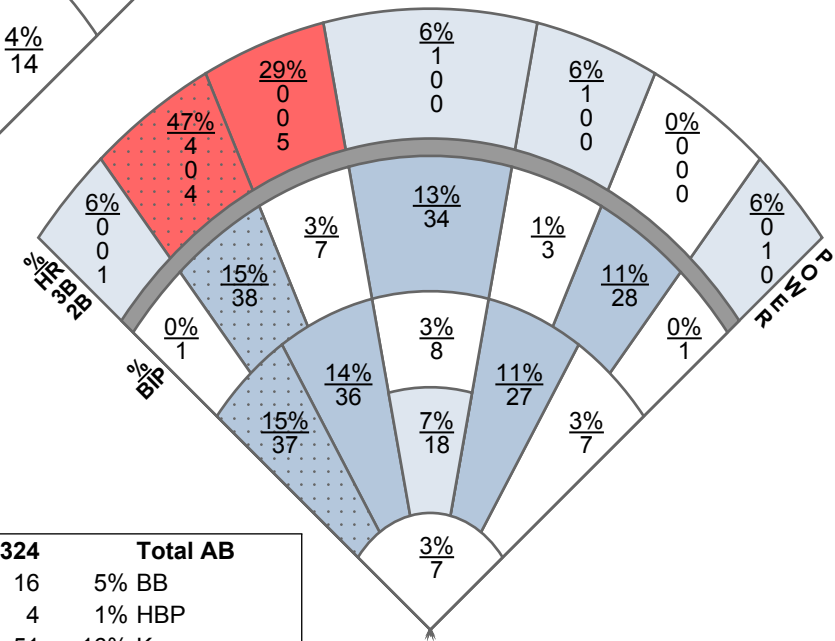

vs LHH

AVG	AB	H	K	BB
.383	128	49	16	8

137 Total AB	
8	6% BB
1	1% HBP
16	12% K
0	0% Bunts
112	82% BIP

vs RHH

AVG	AB	H	K	BB
.244	303	74	51	16

324 Total AB	
16	5% BB
4	1% HBP
51	16% K
9	3% Bunts
252	78% BIP

548 Total AB	
26	5% BB
5	1% HBP
71	13% K
11	2% Bunts
446	81% BIP