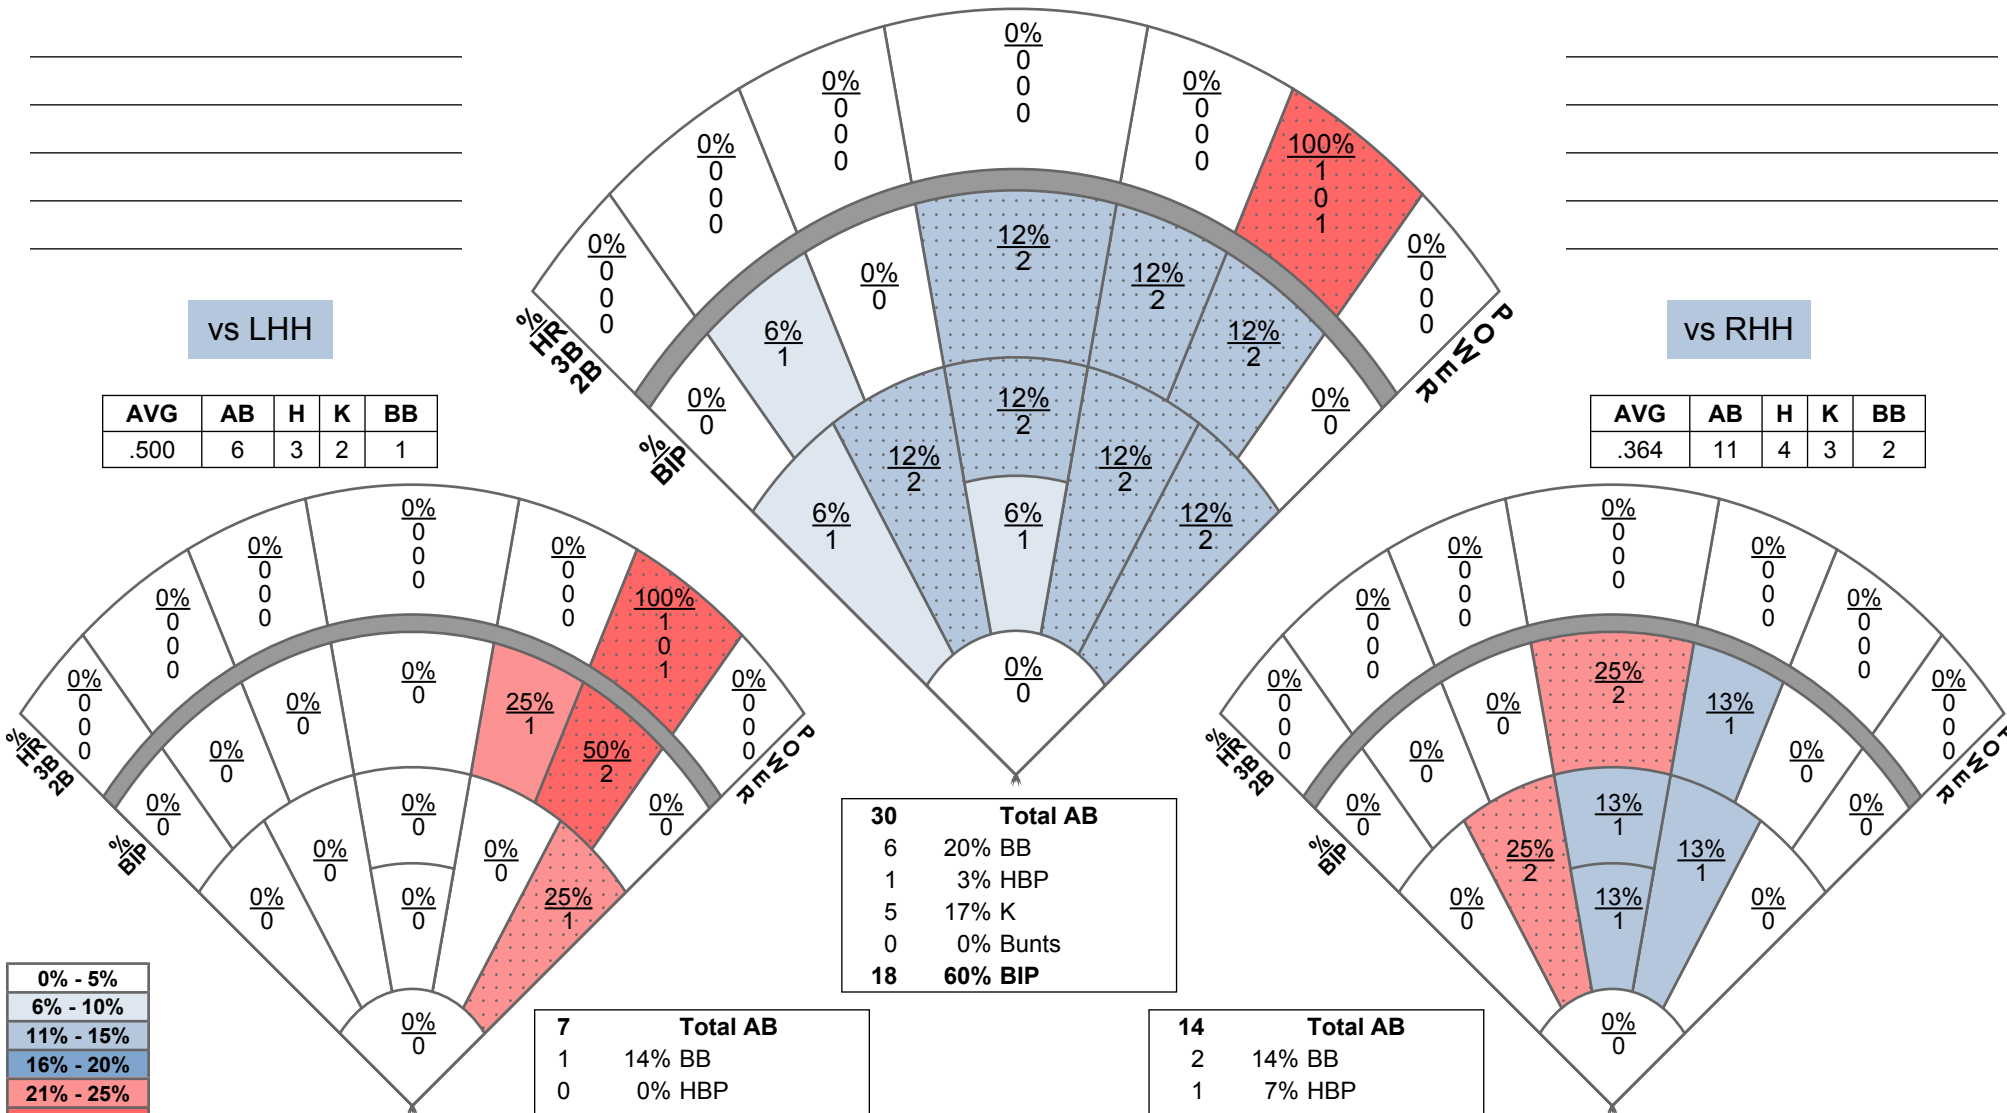

GS	App	ERA	IP	W	L	SV	CG	SHO	AB	R	H	ER	K	K/9	BB	BB/9	HBP	WP	WHIP	AVG	GO	FO
0	5	14.40	5.0	1	0	0	0	0	30	8	9	8	5	9.00	6	10.80	1	1	3.00	.391	6	3

---

vs LHH

vs RHH

AVG	AB	H	K	BB
.500	6	3	2	1

AVG	AB	H	K	BB
.364	11	4	3	2

30	Total AB
6	20% BB
1	3% HBP
5	17% K
0	0% Bunts
18	60% BIP

7	Total AB
1	14% BB
0	0% HBP
2	29% K
0	0% Bunts
4	57% BIP

14	Total AB
2	14% BB
1	7% HBP
3	21% K
0	0% Bunts
8	57% BIP

0% - 5%
6% - 10%
11% - 15%
16% - 20%
21% - 25%
25% +
Max %
Infield & Outfield