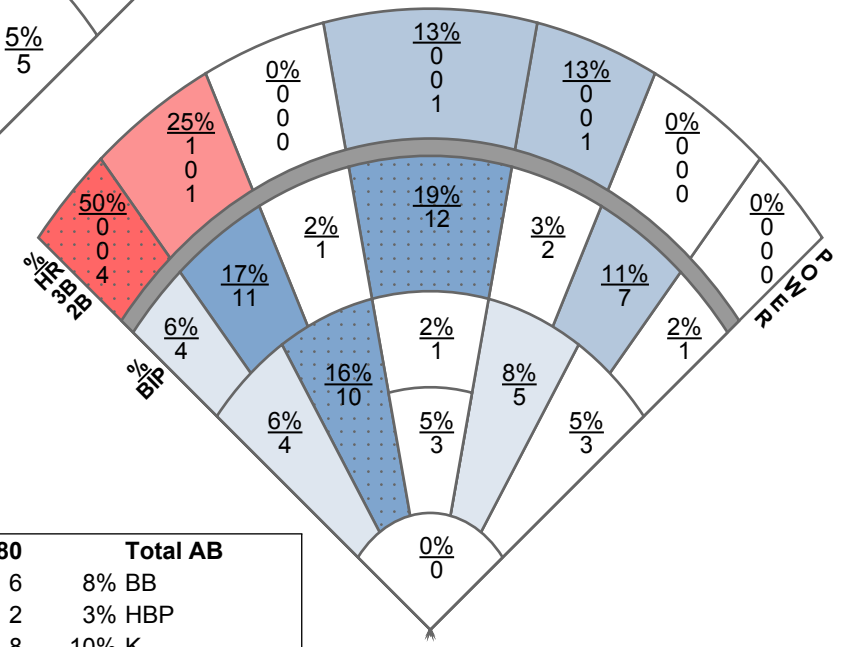

0% - 5%
6% - 10%
11% - 15%
16% - 20%
21% - 25%
25% +
Max %
Infield & Outfield

21 Total AB	
4	19% BB
1	5% HBP
2	10% K
1	5% Bunts
14	67% BIP

vs RHH

AVG	AB	H	K	BB
.333	72	24	8	6

145 Total AB	
12	8% BB
3	2% HBP
23	16% K
3	2% Bunts
107	74% BIP

80 Total AB	
6	8% BB
2	3% HBP
8	10% K
2	3% Bunts
64	80% BIP