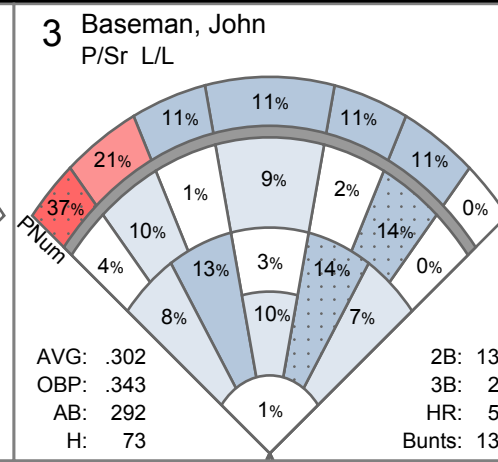

#	Name	Pos/Yr	B/T	GS	App	ERA	IP	W	L	SV	CG	SHO	AB	R	H	ER	K	K/9	BB	BB/9	HBP	WP	WHIP	AVG	GO	FO
1	Batter, Jerry	P/Sr	R/R	6	16	2.24	60.1	6	0	0	1	1	264	21	53	15	52	7.76	16	2.39	11	7	1.14	.226	57	62
2	Swinger, Mark	2B/Sr	R/R	0	24	1.69	32.0	2	0	9	0	0	130	7	21	6	39	10.97	13	3.66	2	2	1.06	.186	27	25
3	Baseman, John	P/Sr	L/L	0	58	3.99	65.1	3	4	5	0	0	292	39	73	29	42	5.79	32	4.41	10	7	1.61	.302	81	51
4	Slugger, Joe	P/Jr	R/R	20	30	5.49	116.1	10	8	0	0	0	548	99	168	71	71	5.49	26	2.01	5	7	1.67	.331	119	134
6	Outsman, Chris	P/Fr	L/L	0	6	3.18	11.1	0	1	0	0	0	43	4	10	4	4	3.18	3	2.38	1	1	1.15	.270	10	15
7	Duggerman, Mark	P/Fr	L/R	0	4	10.38	4.1	0	0	0	0	0	25	5	10	5	3	6.23	1	2.08	1	0	2.54	.455	3	6
8	Ball, Michael	P/Jr	R/R	4	30	4.31	39.2	1	3	0	0	0	186	27	49	19	28	6.35	21	4.76	3	4	1.76	.320	39	41
14	Overwall, Skyler	P/Fr	R/R	0	5	3.38	5.1	0	0	0	0	0	29	2	4	2	7	11.81	8	13.50	1	1	2.25	.200	4	5
15	Runner, Clark	P/So	L/L	15	21	5.62	73.2	7	4	0	1	0	351	65	80	46	51	6.23	34	4.15	14	10	1.55	.273	90	68
17	Throwman, Joshua	P/So	R/R	0	10	2.84	6.1	0	0	0	0	0	29	3	3	2	7	9.95	4	5.68	3	2	1.11	.136	5	6
18	Yourout, Frederick	P/So	L/L	1	12	7.30	12.1	0	0	0	0	0	69	15	14	10	8	5.84	15	10.95	5	4	2.35	.304	9	17
19	Johnson, Homer	1B/So	L/L	4	14	4.99	30.2	2	0	0	0	0	145	19	41	17	23	6.75	12	3.52	3	4	1.73	.331	28	34
20	DeBase, Greg	P/Fr	R/R	0	8	12.60	10.0	1	1	0	0	0	56	17	19	14	7	6.30	8	7.20	1	1	2.70	.413	13	5
38	Batten, Timothy	P/Fr	L/L	11	14	2.38	72.0	7	2	0	2	1	303	29	66	19	52	6.50	24	3.00	6	0	1.25	.250	65	83
55	Doe, Jim	P/Fr	R/L	0	5	14.40	5.0	1	0	0	0	0	30	8	9	8	5	9.00	6	10.80	1	1	3.00	.391	6	3