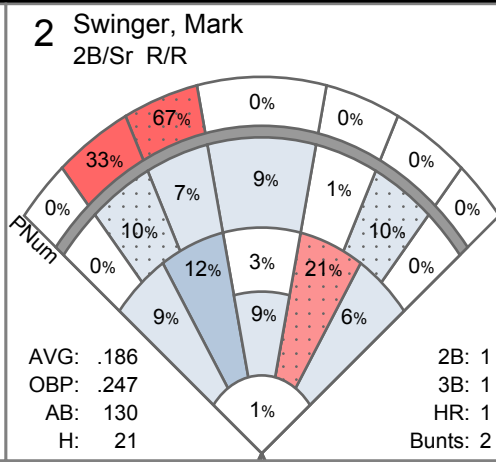

#	Name	Pos/Yr	B/T	GS	App	ERA	IP	W	L	SV	CG	SHO	AB	R	H	ER	K	K/9	BB	BB/9	HBP	WP	WHIP	AVG	GO	FO
1	Batter, Jerry	P/Sr	R/R	6	16	2.24	60.1	6	0	0	1	1	264	21	53	15	52	7.76	16	2.39	11	7	1.14	.226	57	62
2	Swinger, Mark	2B/Sr	R/R	0	24	1.69	32.0	2	0	9	0	0	130	7	21	6	39	10.97	13	3.66	2	2	1.06	.186	27	25
3	Baseman, John	P/Sr	L/L	0	58	3.99	65.1	3	4	5	0	0	292	39	73	29	42	5.79	32	4.41	10	7	1.61	.302	81	51
4	Slugger, Joe	P/Jr	R/R	20	30	5.49	116.1	10	8	0	0	0	548	99	168	71	71	5.49	26	2.01	5	7	1.67	.331	119	134
6	Outsman, Chris	P/Fr	L/L	0	6	3.18	11.1	0	1	0	0	0	43	4	10	4	4	3.18	3	2.38	1	1	1.15	.270	10	15
7	Duggerman, Mark	P/Fr	L/R	0	4	10.38	4.1	0	0	0	0	0	25	5	10	5	3	6.23	1	2.08	1	0	2.54	.455	3	6
8	Ball, Michael	P/Jr	R/R	4	30	4.31	39.2	1	3	0	0	0	186	27	49	19	28	6.35	21	4.76	3	4	1.76	.320	39	41
14	Overwall, Skyler	P/Fr	R/R	0	5	3.38	5.1	0	0	0	0	0	29	2	4	2	7	11.81	8	13.50	1	1	2.25	.200	4	5
15	Runner, Clark	P/So	L/L	15	21	5.62	73.2	7	4	0	1	0	351	65	80	46	51	6.23	34	4.15	14	10	1.55	.273	90	68
17	Throwman, Joshua	P/So	R/R	0	10	2.84	6.1	0	0	0	0	0	29	3	3	2	7	9.95	4	5.68	3	2	1.11	.136	5	6
18	Yourout, Frederick	P/So	L/L	1	12	7.30	12.1	0	0	0	0	0	69	15	14	10	8	5.84	15	10.95	5	4	2.35	.304	9	17
19	Johnson, Homer	1B/So	L/L	4	14	4.99	30.2	2	0	0	0	0	145	19	41	17	23	6.75	12	3.52	3	4	1.73	.331	28	34
20	DeBase, Greg	P/Fr	R/R	0	8	12.60	10.0	1	1	0	0	0	56	17	19	14	7	6.30	8	7.20	1	1	2.70	.413	13	5
38	Batten, Timothy	P/Fr	L/L	11	14	2.38	72.0	7	2	0	2	1	303	29	66	19	52	6.50	24	3.00	6	0	1.25	.250	65	83
55	Doe, Jim	P/Fr	R/L	0	5	14.40	5.0	1	0	0	0	0	30	8	9	8	5	9.00	6	10.80	1	1	3.00	.391	6	3