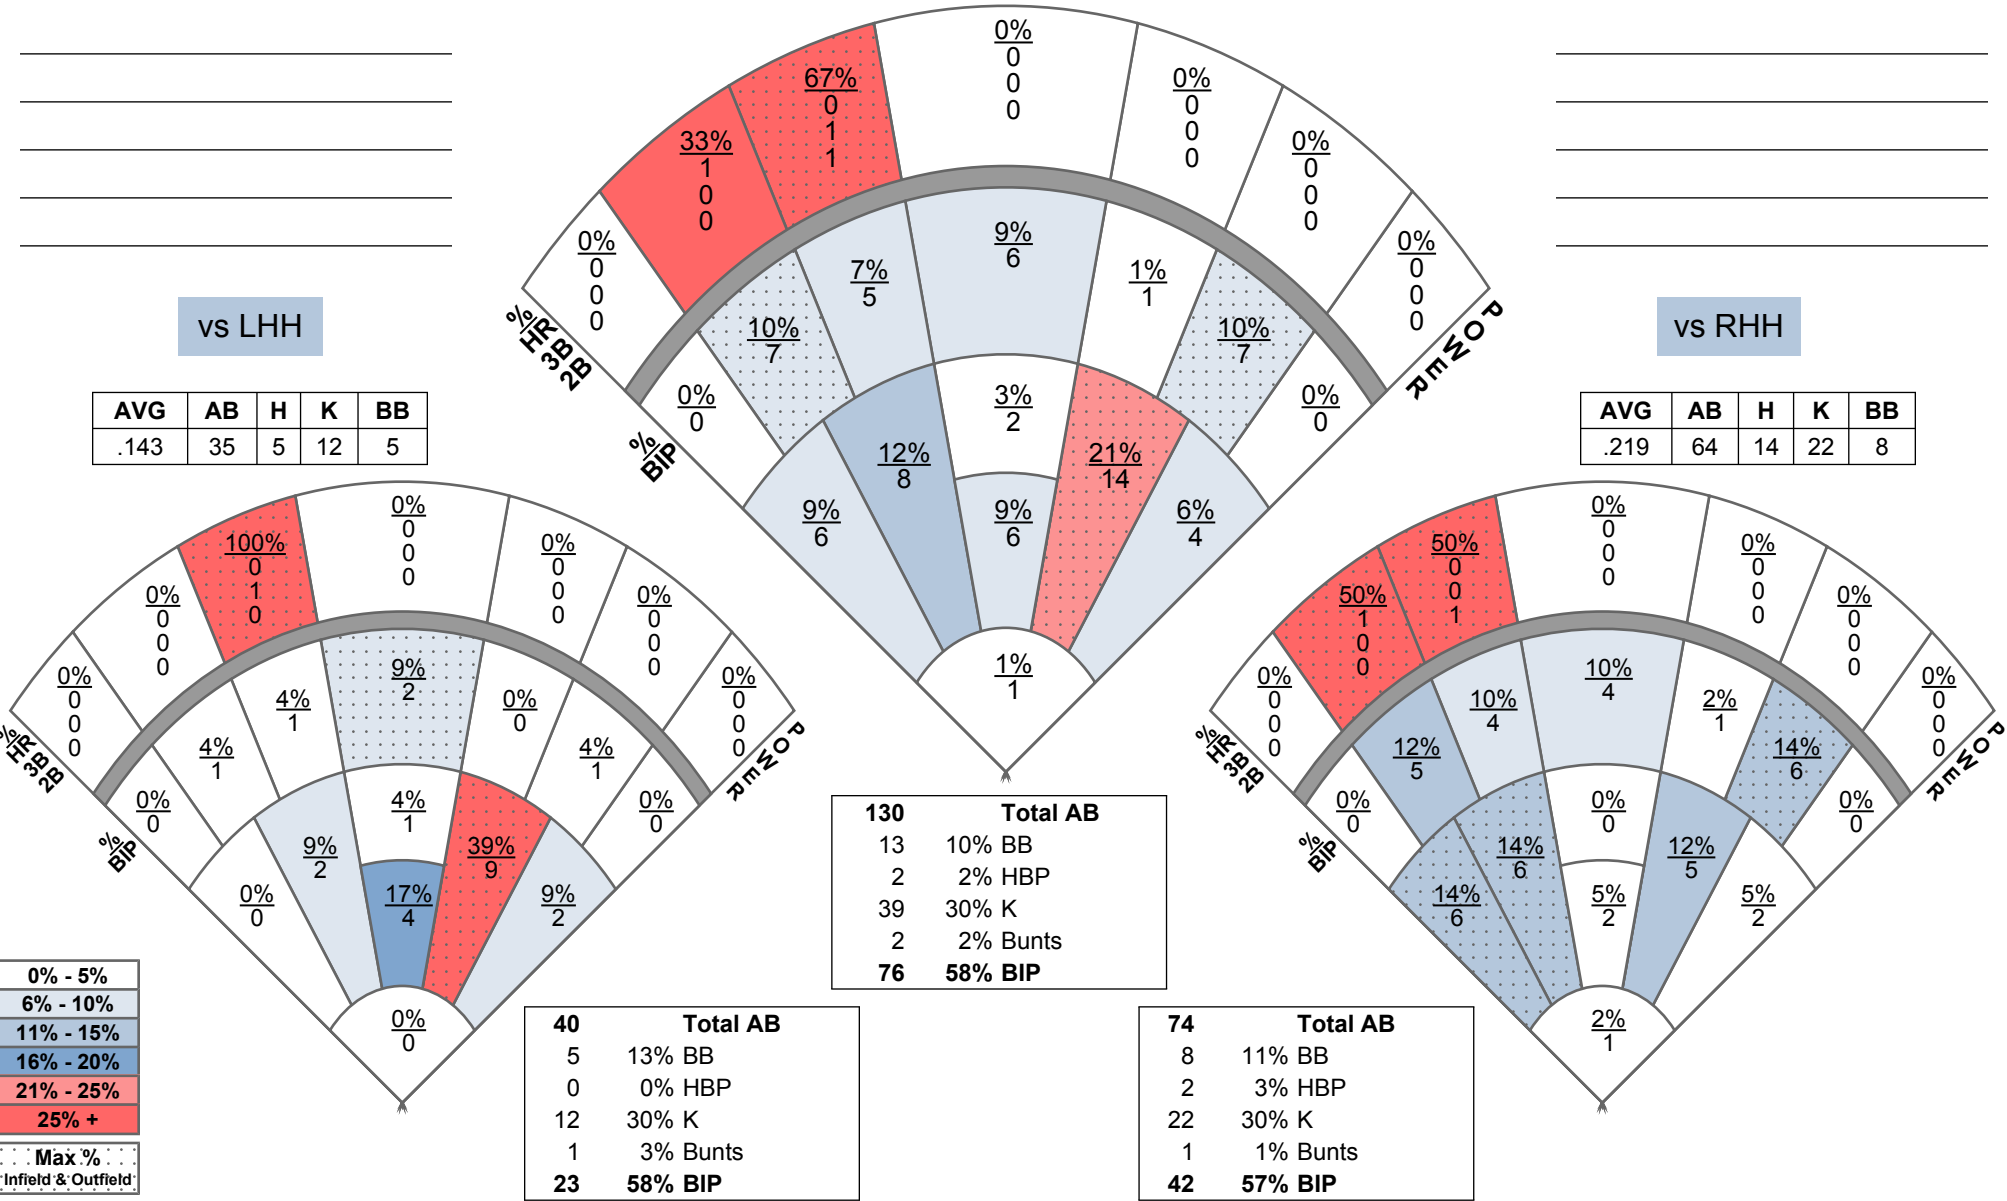

GS	App	ERA	IP	W	L	SV	CG	SHO	AB	R	H	ER	K	K/9	BB	BB/9	HBP	WP	WHIP	AVG	GO	FO
0	24	1.69	32.0	2	0	9	0	0	130	7	21	6	39	10.97	13	3.66	2	2	1.06	.186	27	25