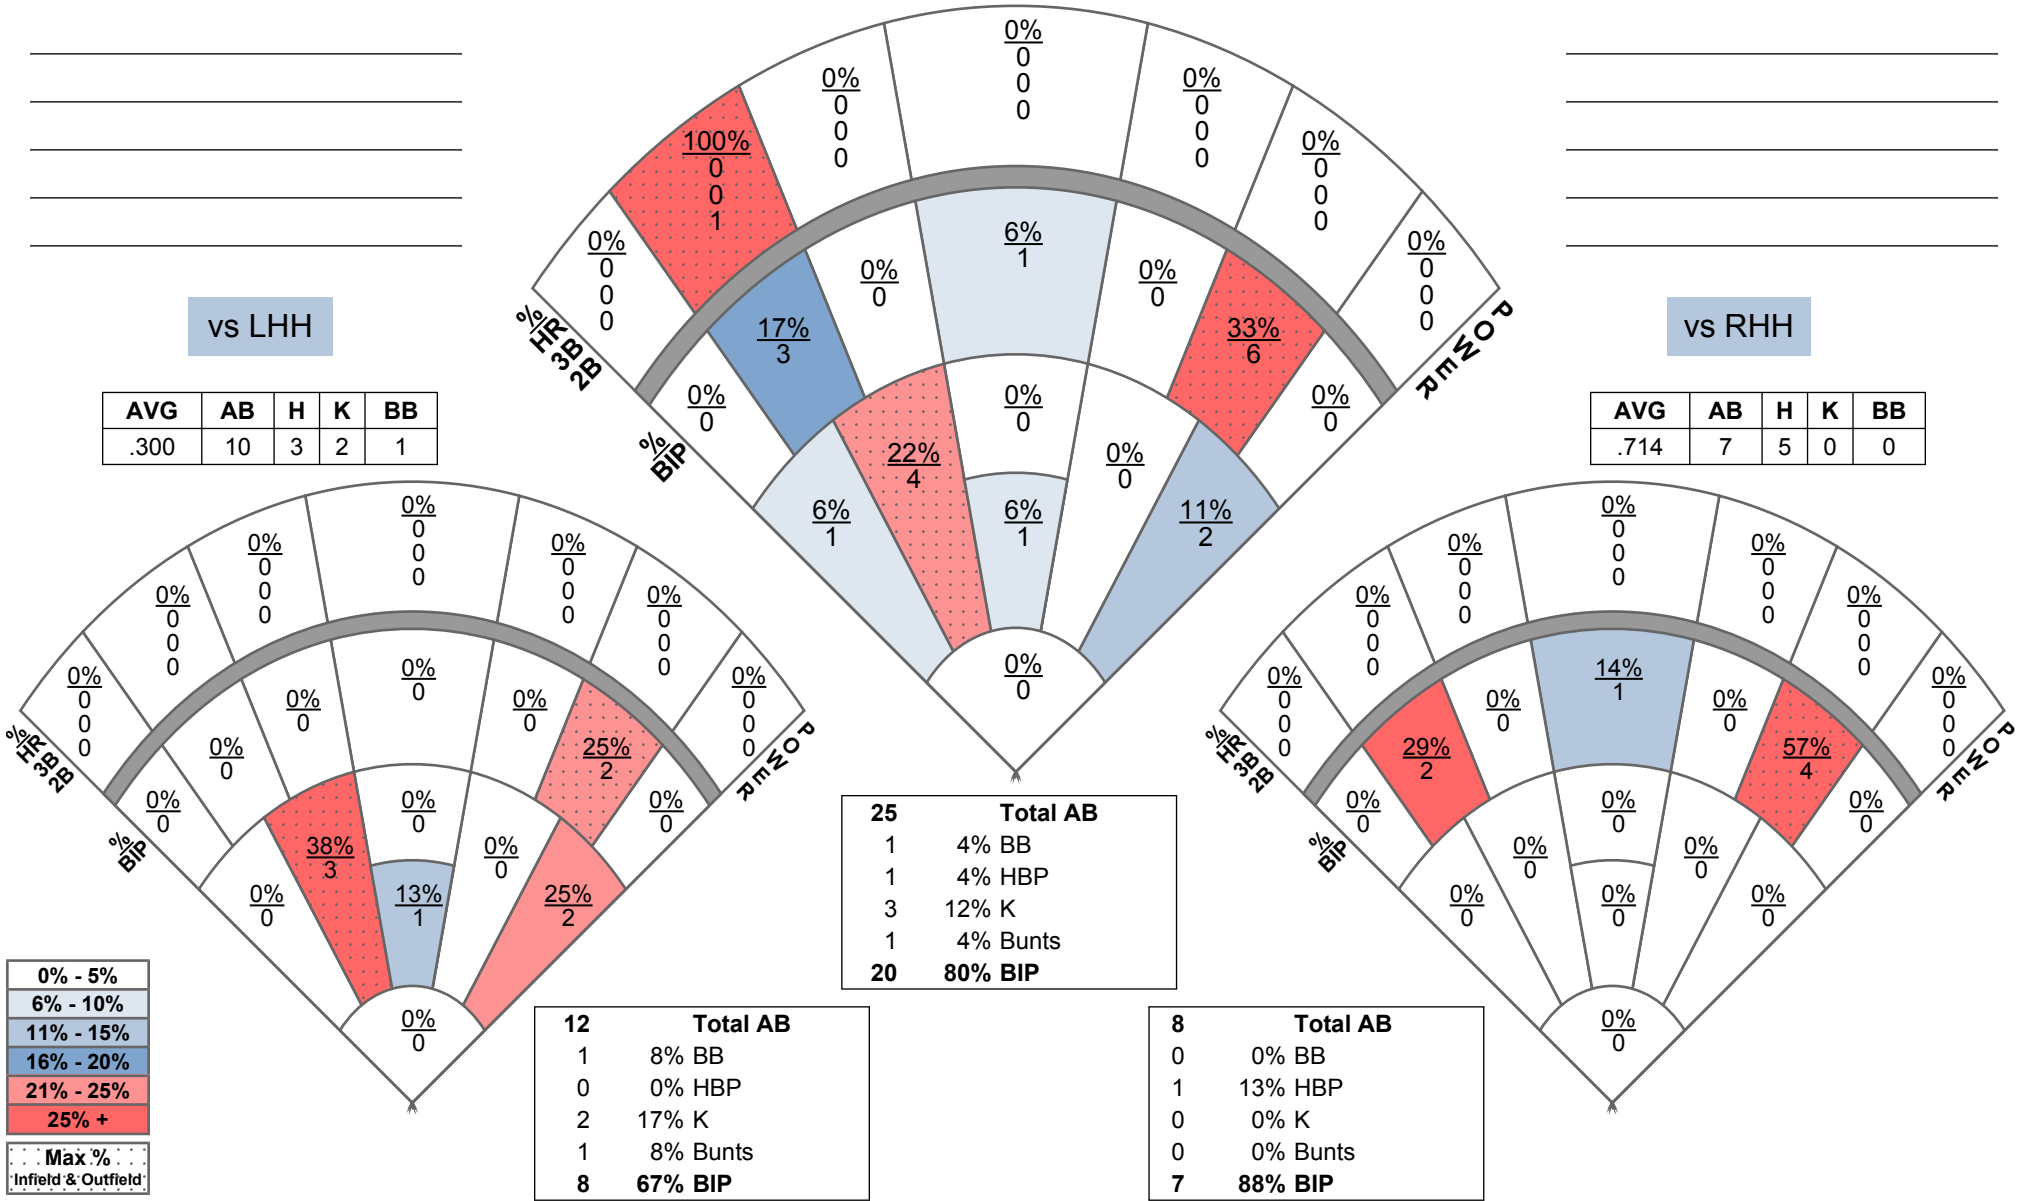

GS	App	ERA	IP	W	L	SV	CG	SHO	AB	R	H	ER	K	K/9	BB	BB/9	HBP	WP	WHIP	AVG	GO	FO
0	4	10.38	4.1	0	0	0	0	0	25	5	10	5	3	6.23	1	2.08	1	0	2.54	.455	3	6

vs LHH

AVG	AB	H	K	BB
.300	10	3	2	1

vs RHH

AVG	AB	H	K	BB
.714	7	5	0	0