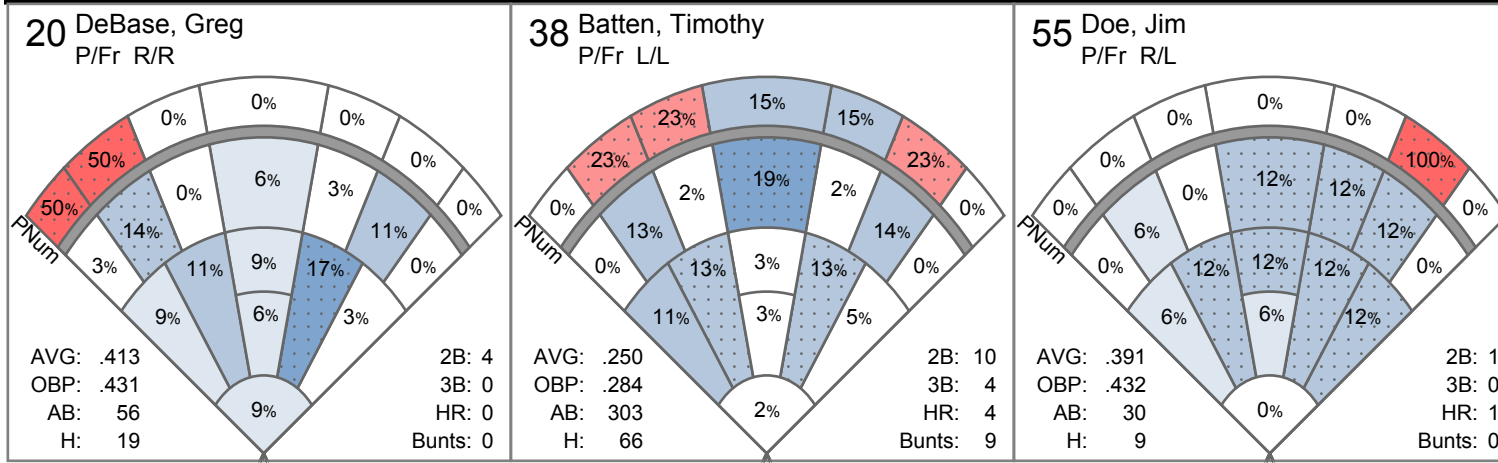

1

Batter, Jerry

P/Sr R/R

All Stars (USA)

2021 Baseball Pitching - Historical

GS	App	ERA	IP	W	L	SV	CG	SHO	AB	R	H	ER	K	K/9	BB	BB/9	HBP	WP	WHIP	AVG	GO	FO
6	16	2.24	60.1	6	0	0	1	1	264	21	53	15	52	7.76	16	2.39	11	7	1.14	.226	57	62