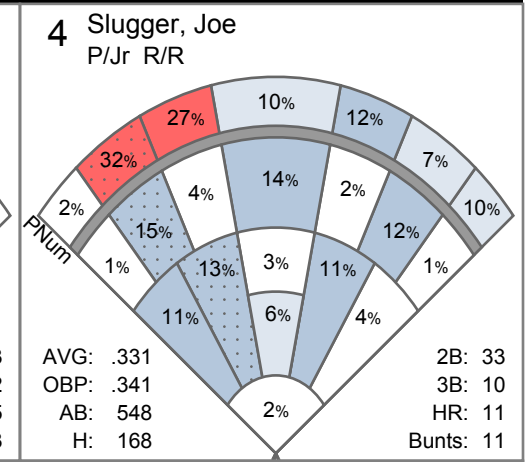

#	Name	Pos/Yr	B/T	GS	App	ERA	IP	W	L	SV	CG	SHO	AB	R	H	ER	K	K/9	BB	BB/9	HBP	WP	WHIP	AVG	GO	FO
1	Batter, Jerry	P/Sr	R/R	6	16	2.24	60.1	6	0	0	1	1	264	21	53	15	52	7.76	16	2.39	11	7	1.14	.226	57	62
2	Swinger, Mark	2B/Sr	R/R	0	24	1.69	32.0	2	0	9	0	0	130	7	21	6	39	10.97	13	3.66	2	2	1.06	.186	27	25
3	Baseman, John	P/Sr	L/L	0	58	3.99	65.1	3	4	5	0	0	292	39	73	29	42	5.79	32	4.41	10	7	1.61	.302	81	51
4	Slugger, Joe	P/Jr	R/R	20	30	5.49	116.1	10	8	0	0	0	548	99	168	71	71	5.49	26	2.01	5	7	1.67	.331	119	134
6	Outsman, Chris	P/Fr	L/L	0	6	3.18	11.1	0	1	0	0	0	43	4	10	4	4	3.18	3	2.38	1	1	1.15	.270	10	15
7	Duggerman, Mark	P/Fr	L/R	0	4	10.38	4.1	0	0	0	0	0	25	5	10	5	3	6.23	1	2.08	1	0	2.54	.455	3	6
8	Ball, Michael	P/Jr	R/R	4	30	4.31	39.2	1	3	0	0	0	186	27	49	19	28	6.35	21	4.76	3	4	1.76	.320	39	41
14	Overwall, Skyler	P/Fr	R/R	0	5	3.38	5.1	0	0	0	0	0	29	2	4	2	7	11.81	8	13.50	1	1	2.25	.200	4	5
15	Runner, Clark	P/So	L/L	15	21	5.62	73.2	7	4	0	1	0	351	65	80	46	51	6.23	34	4.15	14	10	1.55	.273	90	68
17	Throwman, Joshua	P/So	R/R	0	10	2.84	6.1	0	0	0	0	0	29	3	3	2	7	9.95	4	5.68	3	2	1.11	.136	5	6
18	Yourout, Frederick	P/So	L/L	1	12	7.30	12.1	0	0	0	0	0	69	15	14	10	8	5.84	15	10.95	5	4	2.35	.304	9	17
19	Johnson, Homer	1B/So	L/L	4	14	4.99	30.2	2	0	0	0	0	145	19	41	17	23	6.75	12	3.52	3	4	1.73	.331	28	34
20	DeBase, Greg	P/Fr	R/R	0	8	12.60	10.0	1	1	0	0	0	56	17	19	14	7	6.30	8	7.20	1	1	2.70	.413	13	5
38	Batten, Timothy	P/Fr	L/L	11	14	2.38	72.0	7	2	0	2	1	303	29	66	19	52	6.50	24	3.00	6	0	1.25	.250	65	83
55	Doe, Jim	P/Fr	R/L	0	5	14.40	5.0	1	0	0	0	0	30	8	9	8	5	9.00	6	10.80	1	1	3.00	.391	6	3