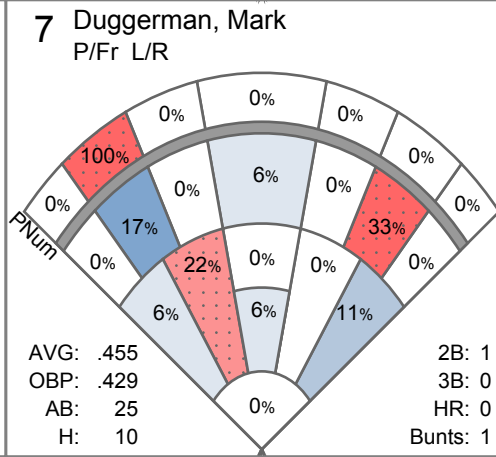

#	Name	Pos/Yr	B/T	GS	App	ERA	IP	W	L	SV	CG	SHO	AB	R	H	ER	K	K/9	BB	BB/9	HBP	WP	WHIP	AVG	GO	FO
1	Batter, Jerry	P/Sr	R/R	6	16	2.24	60.1	6	0	0	1	1	264	21	53	15	52	7.76	16	2.39	11	7	1.14	.226	57	62
2	Swinger, Mark	2B/Sr	R/R	0	24	1.69	32.0	2	0	9	0	0	130	7	21	6	39	10.97	13	3.66	2	2	1.06	.186	27	25
3	Baseman, John	P/Sr	L/L	0	58	3.99	65.1	3	4	5	0	0	292	39	73	29	42	5.79	32	4.41	10	7	1.61	.302	81	51
4	Slugger, Joe	P/Jr	R/R	20	30	5.49	116.1	10	8	0	0	0	548	99	168	71	71	5.49	26	2.01	5	7	1.67	.331	119	134
6	Outsman, Chris	P/Fr	L/L	0	6	3.18	11.1	0	1	0	0	0	43	4	10	4	4	3.18	3	2.38	1	1	1.15	.270	10	15
7	Duggerman, Mark	P/Fr	L/R	0	4	10.38	4.1	0	0	0	0	0	25	5	10	5	3	6.23	1	2.08	1	0	2.54	.455	3	6
8	Ball, Michael	P/Jr	R/R	4	30	4.31	39.2	1	3	0	0	0	186	27	49	19	28	6.35	21	4.76	3	4	1.76	.320	39	41
14	Overwall, Skyler	P/Fr	R/R	0	5	3.38	5.1	0	0	0	0	0	29	2	4	2	7	11.81	8	13.50	1	1	2.25	.200	4	5
15	Runner, Clark	P/So	L/L	15	21	5.62	73.2	7	4	0	1	0	351	65	80	46	51	6.23	34	4.15	14	10	1.55	.273	90	68
17	Throwman, Joshua	P/So	R/R	0	10	2.84	6.1	0	0	0	0	0	29	3	3	2	7	9.95	4	5.68	3	2	1.11	.136	5	6
18	Yourout, Frederick	P/So	L/L	1	12	7.30	12.1	0	0	0	0	0	69	15	14	10	8	5.84	15	10.95	5	4	2.35	.304	9	17
19	Johnson, Homer	1B/So	L/L	4	14	4.99	30.2	2	0	0	0	0	145	19	41	17	23	6.75	12	3.52	3	4	1.73	.331	28	34
20	DeBase, Greg	P/Fr	R/R	0	8	12.60	10.0	1	1	0	0	0	56	17	19	14	7	6.30	8	7.20	1	1	2.70	.413	13	5
38	Batten, Timothy	P/Fr	L/L	11	14	2.38	72.0	7	2	0	2	1	303	29	66	19	52	6.50	24	3.00	6	0	1.25	.250	65	83
55	Doe, Jim	P/Fr	R/L	0	5	14.40	5.0	1	0	0	0	0	30	8	9	8	5	9.00	6	10.80	1	1	3.00	.391	6	3