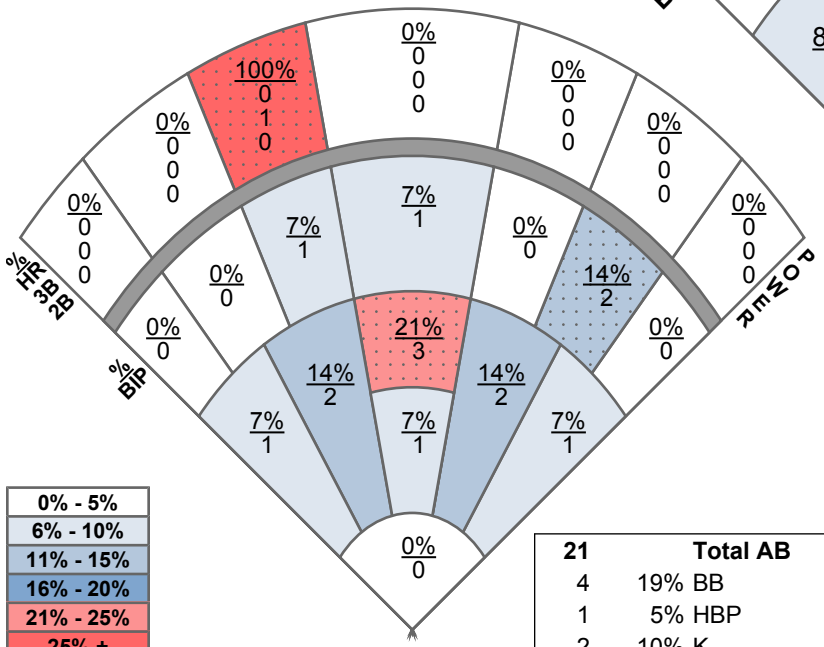

vs LHH

AVG	AB	H	K	BB
.333	15	5	3	9

vs RHH

AVG	AB	H	K	BB
.286	21	6	4	5

GS	App	ERA	IP	W	L	SV	CG	SHO	AB	R	H	ER	K	K/9	BB	BB/9	HBP	WP	WHIP	AVG	GO	FO
4	14	4.99	30.2	2	0	0	0	0	145	19	41	17	23	6.75	12	3.52	3	4	1.73	.331	28	34

vs LHH

AVG	AB	H	K	BB
.375	16	6	2	4

0% - 5%
6% - 10%
11% - 15%
16% - 20%
21% - 25%
25% +
Max %
Infield & Outfield

21 Total AB	
4	19% BB
1	5% HBP
2	10% K
1	5% Bunts
14	67% BIP

vs RHH

AVG	AB	H	K	BB
.333	72	24	8	6