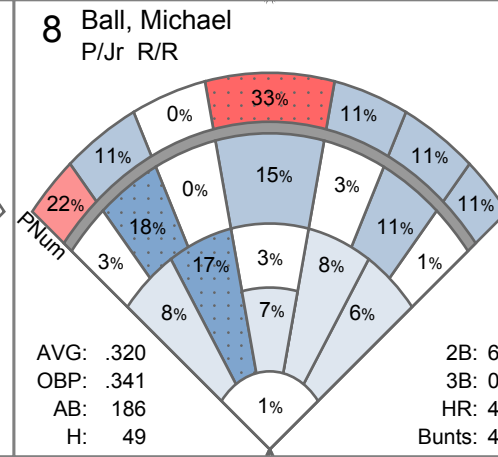

#	Name	Pos/Yr	B/T	GS	App	ERA	IP	W	L	SV	CG	SHO	AB	R	H	ER	K	K/9	BB	BB/9	HBP	WP	WHIP	AVG	GO	FO
1	Batter, Jerry	P/Sr	R/R	6	16	2.24	60.1	6	0	0	1	1	264	21	53	15	52	7.76	16	2.39	11	7	1.14	.226	57	62
2	Swinger, Mark	2B/Sr	R/R	0	24	1.69	32.0	2	0	9	0	0	130	7	21	6	39	10.97	13	3.66	2	2	1.06	.186	27	25
3	Baseman, John	P/Sr	L/L	0	58	3.99	65.1	3	4	5	0	0	292	39	73	29	42	5.79	32	4.41	10	7	1.61	.302	81	51
4	Slugger, Joe	P/Jr	R/R	20	30	5.49	116.1	10	8	0	0	0	548	99	168	71	71	5.49	26	2.01	5	7	1.67	.331	119	134
6	Outsman, Chris	P/Fr	L/L	0	6	3.18	11.1	0	1	0	0	0	43	4	10	4	4	3.18	3	2.38	1	1	1.15	.270	10	15
7	Duggerman, Mark	P/Fr	L/R	0	4	10.38	4.1	0	0	0	0	0	25	5	10	5	3	6.23	1	2.08	1	0	2.54	.455	3	6
8	Ball, Michael	P/Jr	R/R	4	30	4.31	39.2	1	3	0	0	0	186	27	49	19	28	6.35	21	4.76	3	4	1.76	.320	39	41
14	Overwall, Skyler	P/Fr	R/R	0	5	3.38	5.1	0	0	0	0	0	29	2	4	2	7	11.81	8	13.50	1	1	2.25	.200	4	5
15	Runner, Clark	P/So	L/L	15	21	5.62	73.2	7	4	0	1	0	351	65	80	46	51	6.23	34	4.15	14	10	1.55	.273	90	68
17	Throwman, Joshua	P/So	R/R	0	10	2.84	6.1	0	0	0	0	0	29	3	3	2	7	9.95	4	5.68	3	2	1.11	.136	5	6
18	Yourout, Frederick	P/So	L/L	1	12	7.30	12.1	0	0	0	0	0	69	15	14	10	8	5.84	15	10.95	5	4	2.35	.304	9	17
19	Johnson, Homer	1B/So	L/L	4	14	4.99	30.2	2	0	0	0	0	145	19	41	17	23	6.75	12	3.52	3	4	1.73	.331	28	34
20	DeBase, Greg	P/Fr	R/R	0	8	12.60	10.0	1	1	0	0	0	56	17	19	14	7	6.30	8	7.20	1	1	2.70	.413	13	5
38	Batten, Timothy	P/Fr	L/L	11	14	2.38	72.0	7	2	0	2	1	303	29	66	19	52	6.50	24	3.00	6	0	1.25	.250	65	83
55	Doe, Jim	P/Fr	R/L	0	5	14.40	5.0	1	0	0	0	0	30	8	9	8	5	9.00	6	10.80	1	1	3.00	.391	6	3