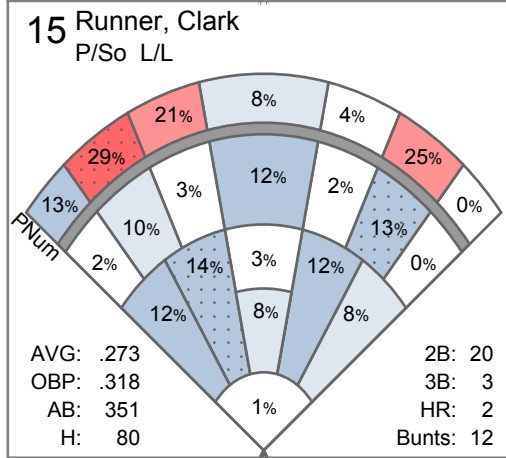

#	Name	Pos/Yr	B/T	GS	App	ERA	IP	W	L	SV	CG	SHO	AB	R	H	ER	K	K/9	BB	BB/9	HBP	WP	WHIP	AVG	GO	FO
1	Batter, Jerry	P/Sr	R/R	6	16	2.24	60.1	6	0	0	1	1	264	21	53	15	52	7.76	16	2.39	11	7	1.14	.226	57	62
2	Swinger, Mark	2B/Sr	R/R	0	24	1.69	32.0	2	0	9	0	0	130	7	21	6	39	10.97	13	3.66	2	2	1.06	.186	27	25
3	Baseman, John	P/Sr	L/L	0	58	3.99	65.1	3	4	5	0	0	292	39	73	29	42	5.79	32	4.41	10	7	1.61	.302	81	51
4	Slugger, Joe	P/Jr	R/R	20	30	5.49	116.1	10	8	0	0	0	548	99	168	71	71	5.49	26	2.01	5	7	1.67	.331	119	134
6	Outsman, Chris	P/Fr	L/L	0	6	3.18	11.1	0	1	0	0	0	43	4	10	4	4	3.18	3	2.38	1	1	1.15	.270	10	15
7	Duggerman, Mark	P/Fr	L/R	0	4	10.38	4.1	0	0	0	0	0	25	5	10	5	3	6.23	1	2.08	1	0	2.54	.455	3	6
8	Ball, Michael	P/Jr	R/R	4	30	4.31	39.2	1	3	0	0	0	186	27	49	19	28	6.35	21	4.76	3	4	1.76	.320	39	41
14	Overwall, Skyler	P/Fr	R/R	0	5	3.38	5.1	0	0	0	0	0	29	2	4	2	7	11.81	8	13.50	1	1	2.25	.200	4	5
15	Runner, Clark	P/So	L/L	15	21	5.62	73.2	7	4	0	1	0	351	65	80	46	51	6.23	34	4.15	14	10	1.55	.273	90	68
17	Throwman, Joshua	P/So	R/R	0	10	2.84	6.1	0	0	0	0	0	29	3	3	2	7	9.95	4	5.68	3	2	1.11	.136	5	6
18	Yourout, Frederick	P/So	L/L	1	12	7.30	12.1	0	0	0	0	0	69	15	14	10	8	5.84	15	10.95	5	4	2.35	.304	9	17
19	Johnson, Homer	1B/So	L/L	4	14	4.99	30.2	2	0	0	0	0	145	19	41	17	23	6.75	12	3.52	3	4	1.73	.331	28	34
20	DeBase, Greg	P/Fr	R/R	0	8	12.60	10.0	1	1	0	0	0	56	17	19	14	7	6.30	8	7.20	1	1	2.70	.413	13	5
38	Batten, Timothy	P/Fr	L/L	11	14	2.38	72.0	7	2	0	2	1	303	29	66	19	52	6.50	24	3.00	6	0	1.25	.250	65	83
55	Doe, Jim	P/Fr	R/L	0	5	14.40	5.0	1	0	0	0	0	30	8	9	8	5	9.00	6	10.80	1	1	3.00	.391	6	3