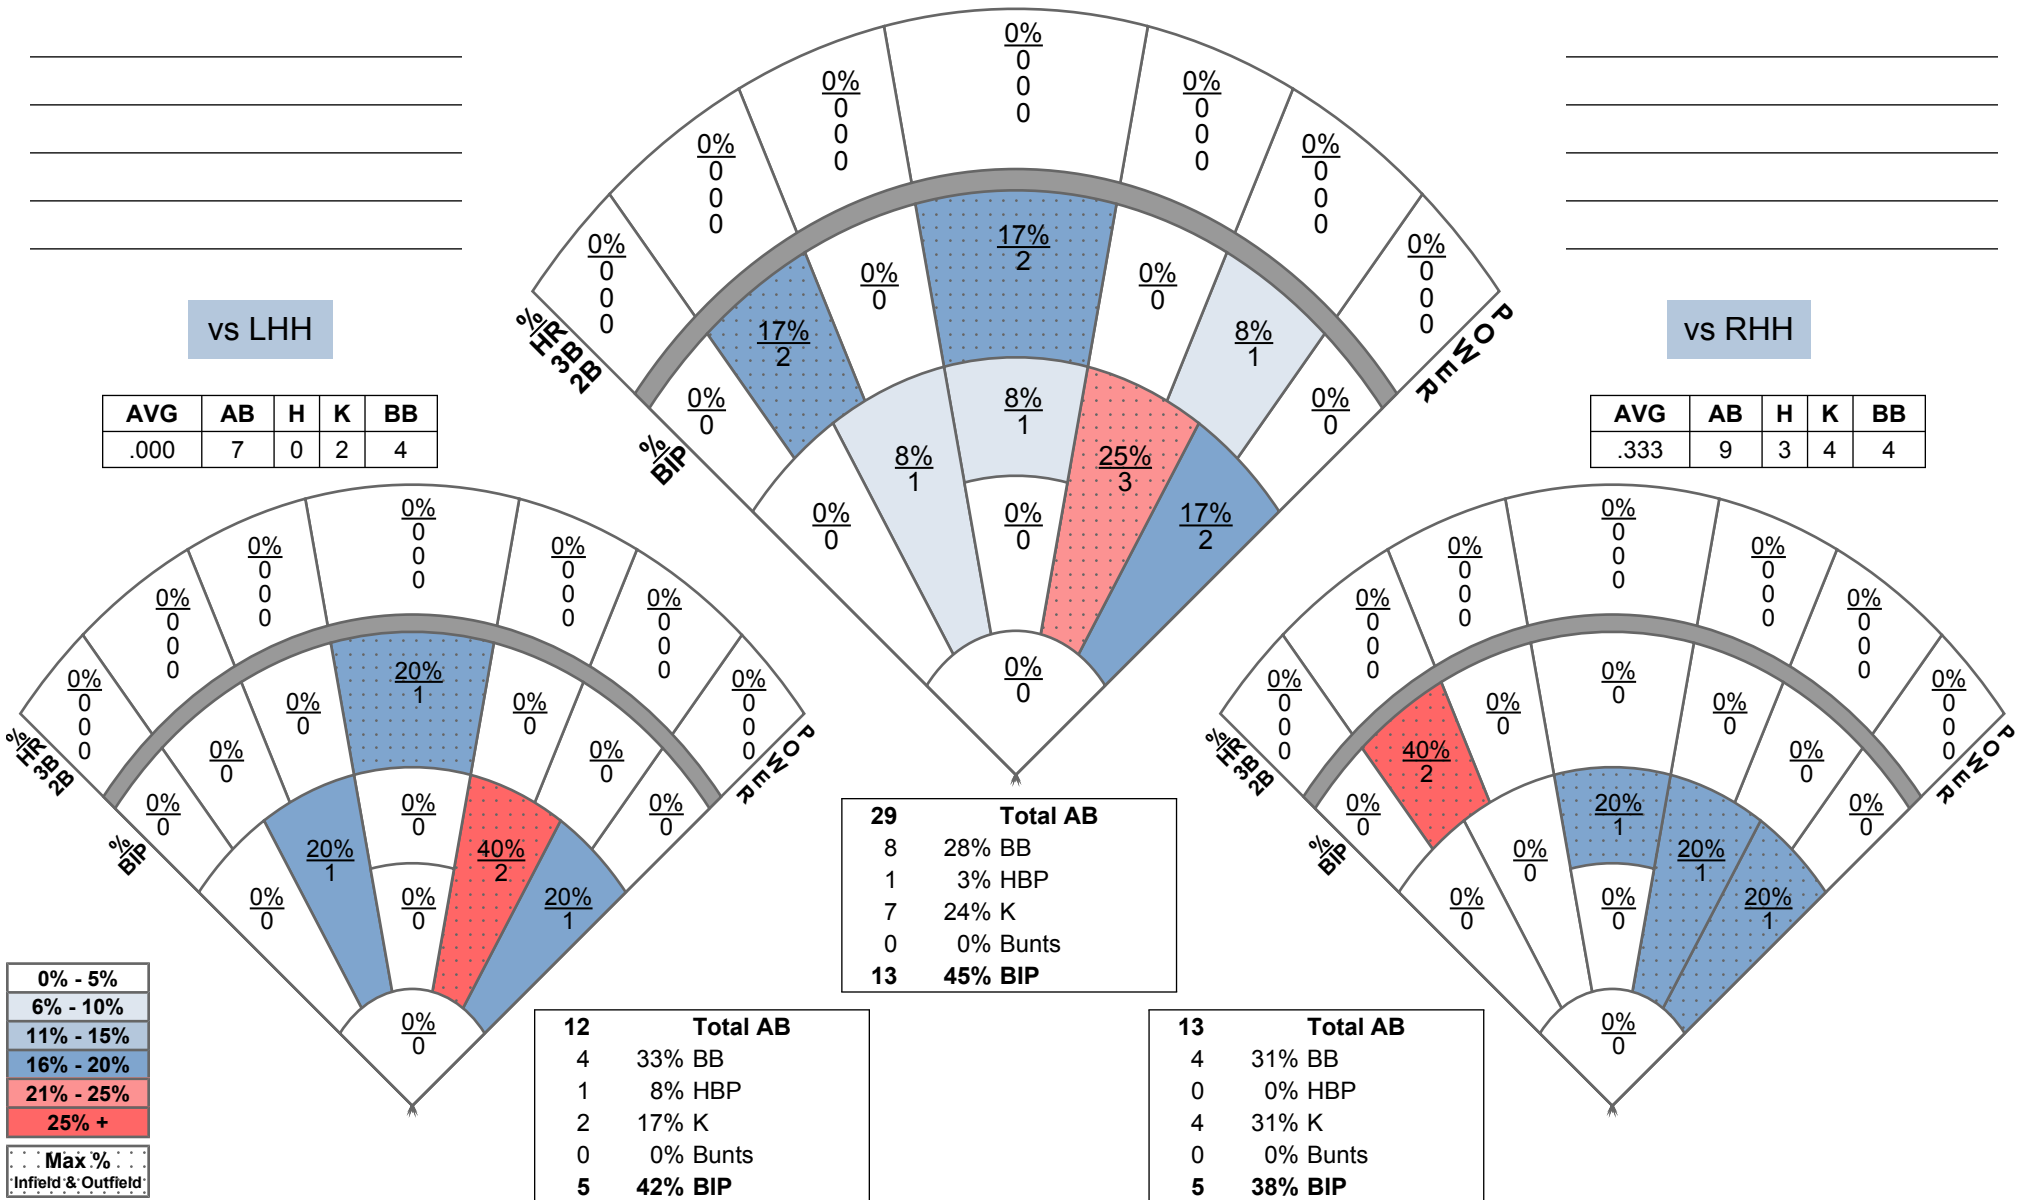

GS	App	ERA	IP	W	L	SV	CG	SHO	AB	R	H	ER	K	K/9	BB	BB/9	HBP	WP	WHIP	AVG	GO	FO
0	5	3.38	5.1	0	0	0	0	0	29	2	4	2	7	11.81	8	13.50	1	1	2.25	.200	4	5

vs LHH

AVG	AB	H	K	BB
.000	7	0	2	4

vs RHH

AVG	AB	H	K	BB
.333	9	3	4	4