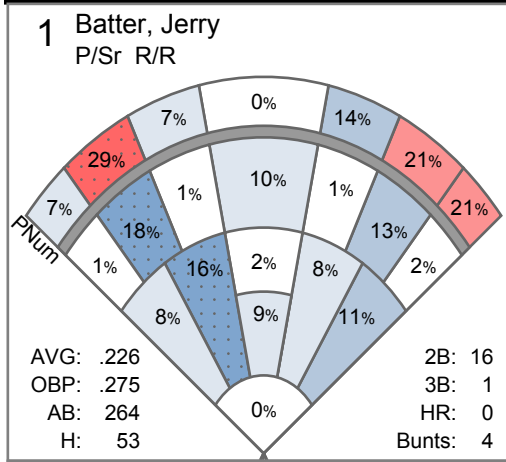

#	Name	Pos/Yr	B/T	GS	App	ERA	IP	W	L	SV	CG	SHO	AB	R	H	ER	K	K/9	BB	BB/9	HBP	WP	WHIP	AVG	GO	FO
1	Batter, Jerry	P/Sr	R/R	6	16	2.24	60.1	6	0	0	1	1	264	21	53	15	52	7.76	16	2.39	11	7	1.14	.226	57	62
2	Swinger, Mark	2B/Sr	R/R	0	24	1.69	32.0	2	0	9	0	0	130	7	21	6	39	10.97	13	3.66	2	2	1.06	.186	27	25
3	Baseman, John	P/Sr	L/L	0	58	3.99	65.1	3	4	5	0	0	292	39	73	29	42	5.79	32	4.41	10	7	1.61	.302	81	51
4	Slugger, Joe	P/Jr	R/R	20	30	5.49	116.1	10	8	0	0	0	548	99	168	71	71	5.49	26	2.01	5	7	1.67	.331	119	134
6	Outsman, Chris	P/Fr	L/L	0	6	3.18	11.1	0	1	0	0	0	43	4	10	4	4	3.18	3	2.38	1	1	1.15	.270	10	15
7	Duggerman, Mark	P/Fr	L/R	0	4	10.38	4.1	0	0	0	0	0	25	5	10	5	3	6.23	1	2.08	1	0	2.54	.455	3	6
8	Ball, Michael	P/Jr	R/R	4	30	4.31	39.2	1	3	0	0	0	186	27	49	19	28	6.35	21	4.76	3	4	1.76	.320	39	41
14	Overwall, Skyler	P/Fr	R/R	0	5	3.38	5.1	0	0	0	0	0	29	2	4	2	7	11.81	8	13.50	1	1	2.25	.200	4	5
15	Runner, Clark	P/So	L/L	15	21	5.62	73.2	7	4	0	1	0	351	65	80	46	51	6.23	34	4.15	14	10	1.55	.273	90	68
17	Throwman, Joshua	P/So	R/R	0	10	2.84	6.1	0	0	0	0	0	29	3	3	2	7	9.95	4	5.68	3	2	1.11	.136	5	6
18	Yourout, Frederick	P/So	L/L	1	12	7.30	12.1	0	0	0	0	0	69	15	14	10	8	5.84	15	10.95	5	4	2.35	.304	9	17
19	Johnson, Homer	1B/So	L/L	4	14	4.99	30.2	2	0	0	0	0	145	19	41	17	23	6.75	12	3.52	3	4	1.73	.331	28	34
20	DeBase, Greg	P/Fr	R/R	0	8	12.60	10.0	1	1	0	0	0	56	17	19	14	7	6.30	8	7.20	1	1	2.70	.413	13	5
38	Batten, Timothy	P/Fr	L/L	11	14	2.38	72.0	7	2	0	2	1	303	29	66	19	52	6.50	24	3.00	6	0	1.25	.250	65	83
55	Doe, Jim	P/Fr	R/L	0	5	14.40	5.0	1	0	0	0	0	30	8	9	8	5	9.00	6	10.80	1	1	3.00	.391	6	3