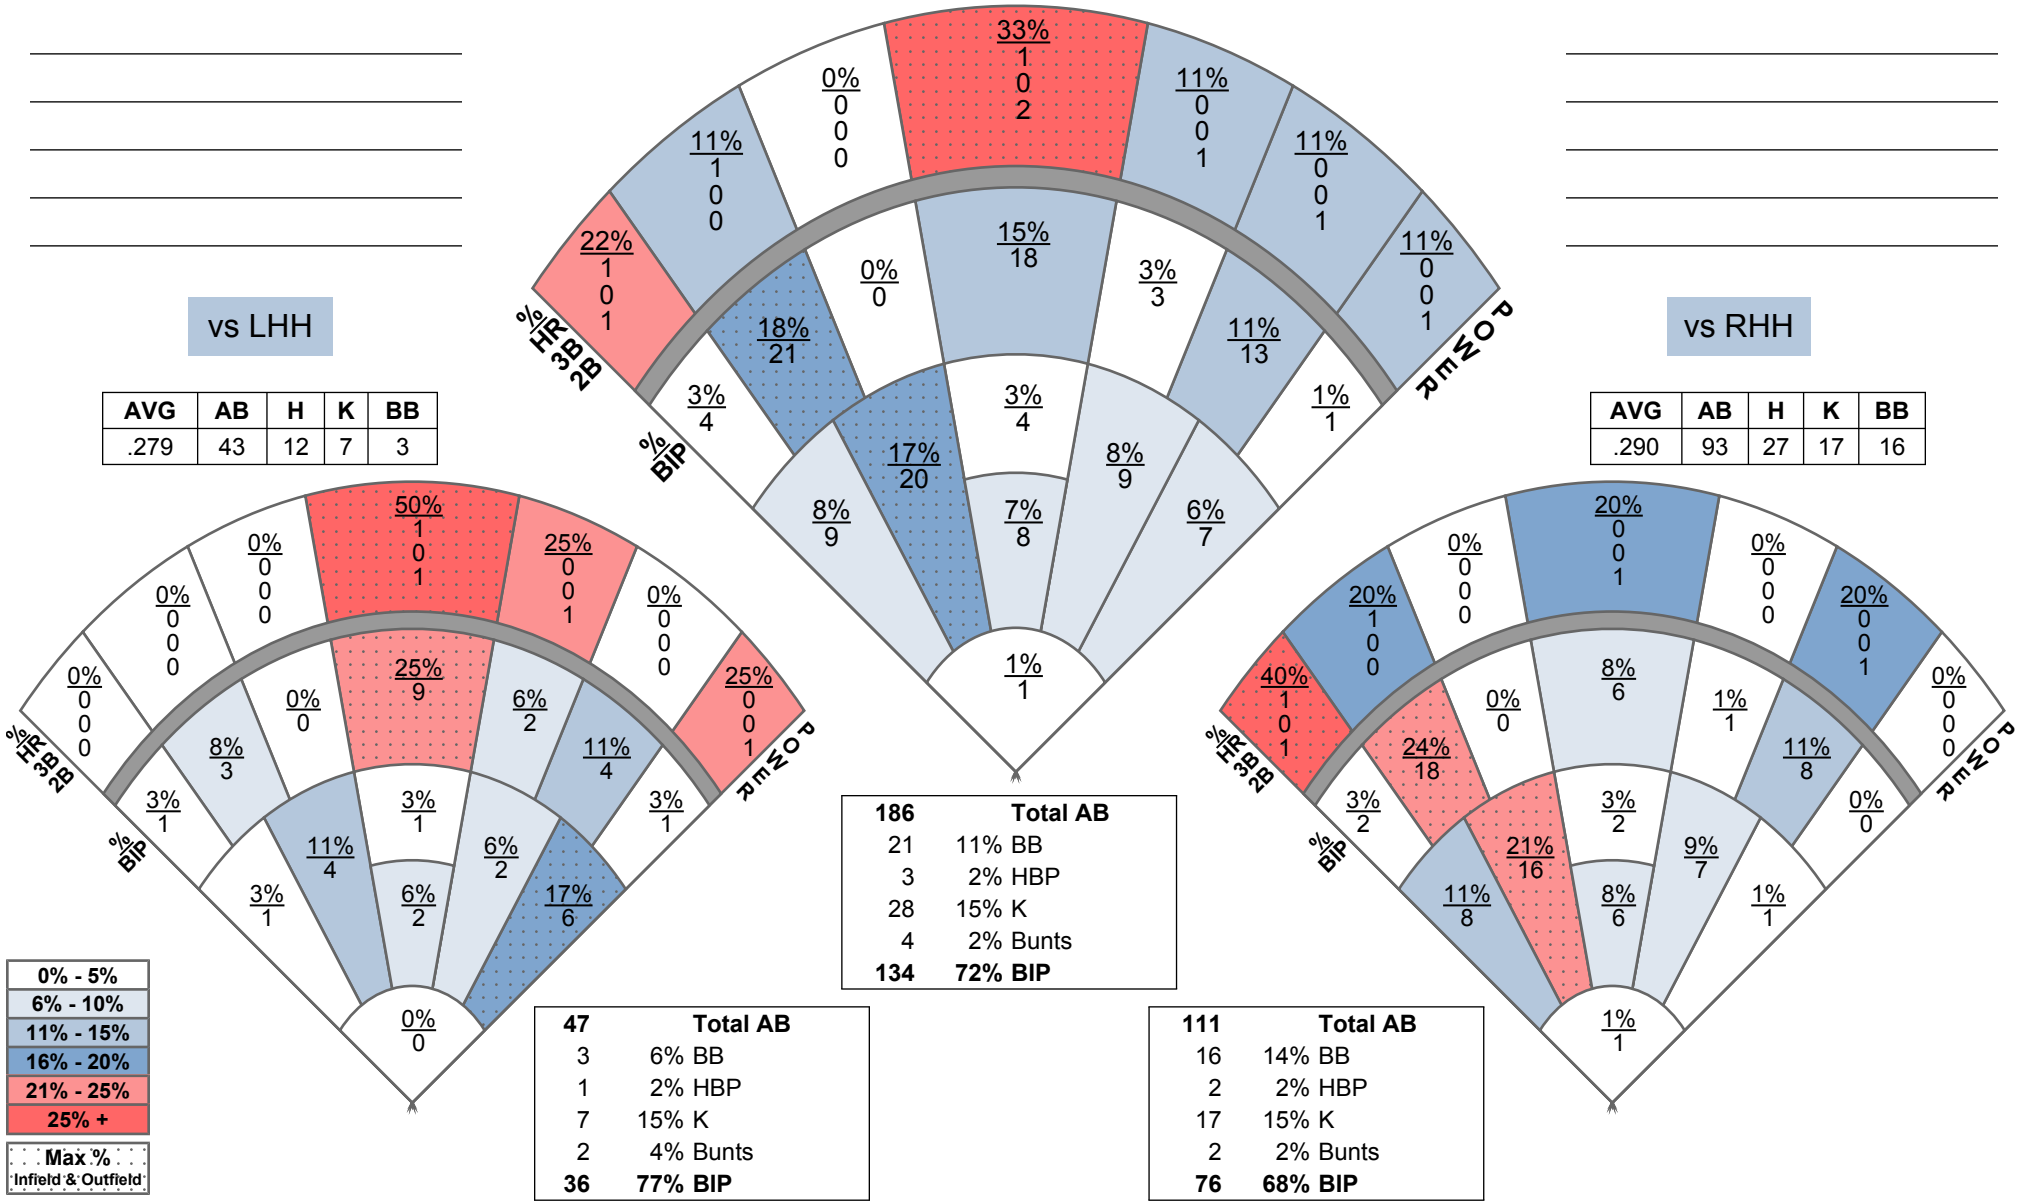

GS	App	ERA	IP	W	L	SV	CG	SHO	AB	R	H	ER	K	K/9	BB	BB/9	HBP	WP	WHIP	AVG	GO	FO
4	30	4.31	39.2	1	3	0	0	0	186	27	49	19	28	6.35	21	4.76	3	4	1.76	.320	39	41