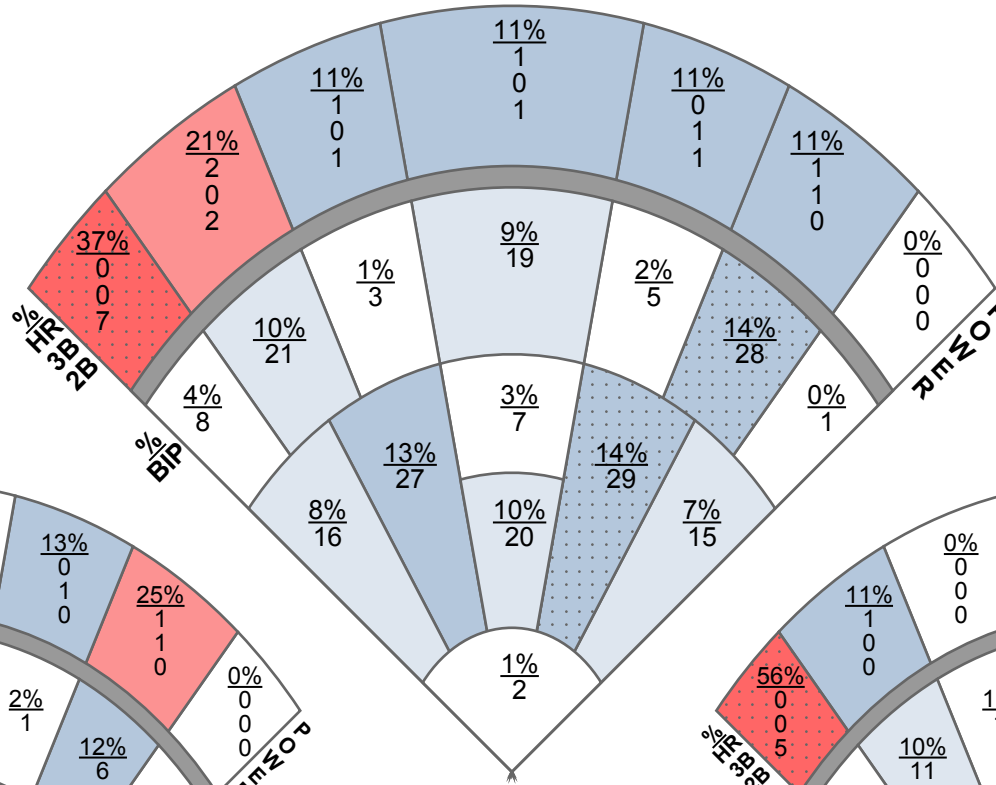

GS	App	ERA	IP	W	L	SV	CG	SHO	AB	R	H	ER	K	K/9	BB	BB/9	HBP	WP	WHIP	AVG	GO	FO
0	24	1.69	32.0	2	0	9	0	0	130	7	21	6	39	10.97	13	3.66	2	2	1.06	.186	27	25

GS	App	ERA	IP	W	L	SV	CG	SHO	AB	R	H	ER	K	K/9	BB	BB/9	HBP	WP	WHIP	AVG	GO	FO
0	58	3.99	65.1	3	4	5	0	0	292	39	73	29	42	5.79	32	4.41	10	7	1.61	.302	81	51

vs LHH

AVG	AB	H	K	BB
.270	63	17	13	5

vs RHH

AVG	AB	H	K	BB
.296	135	40	22	18

0% - 5%
6% - 10%
11% - 15%
16% - 20%
21% - 25%
25% +
Max %
Infield & Outfield

71 Total AB	
5	7% BB
3	4% HBP
13	18% K
3	4% Bunts
50	70% BIP