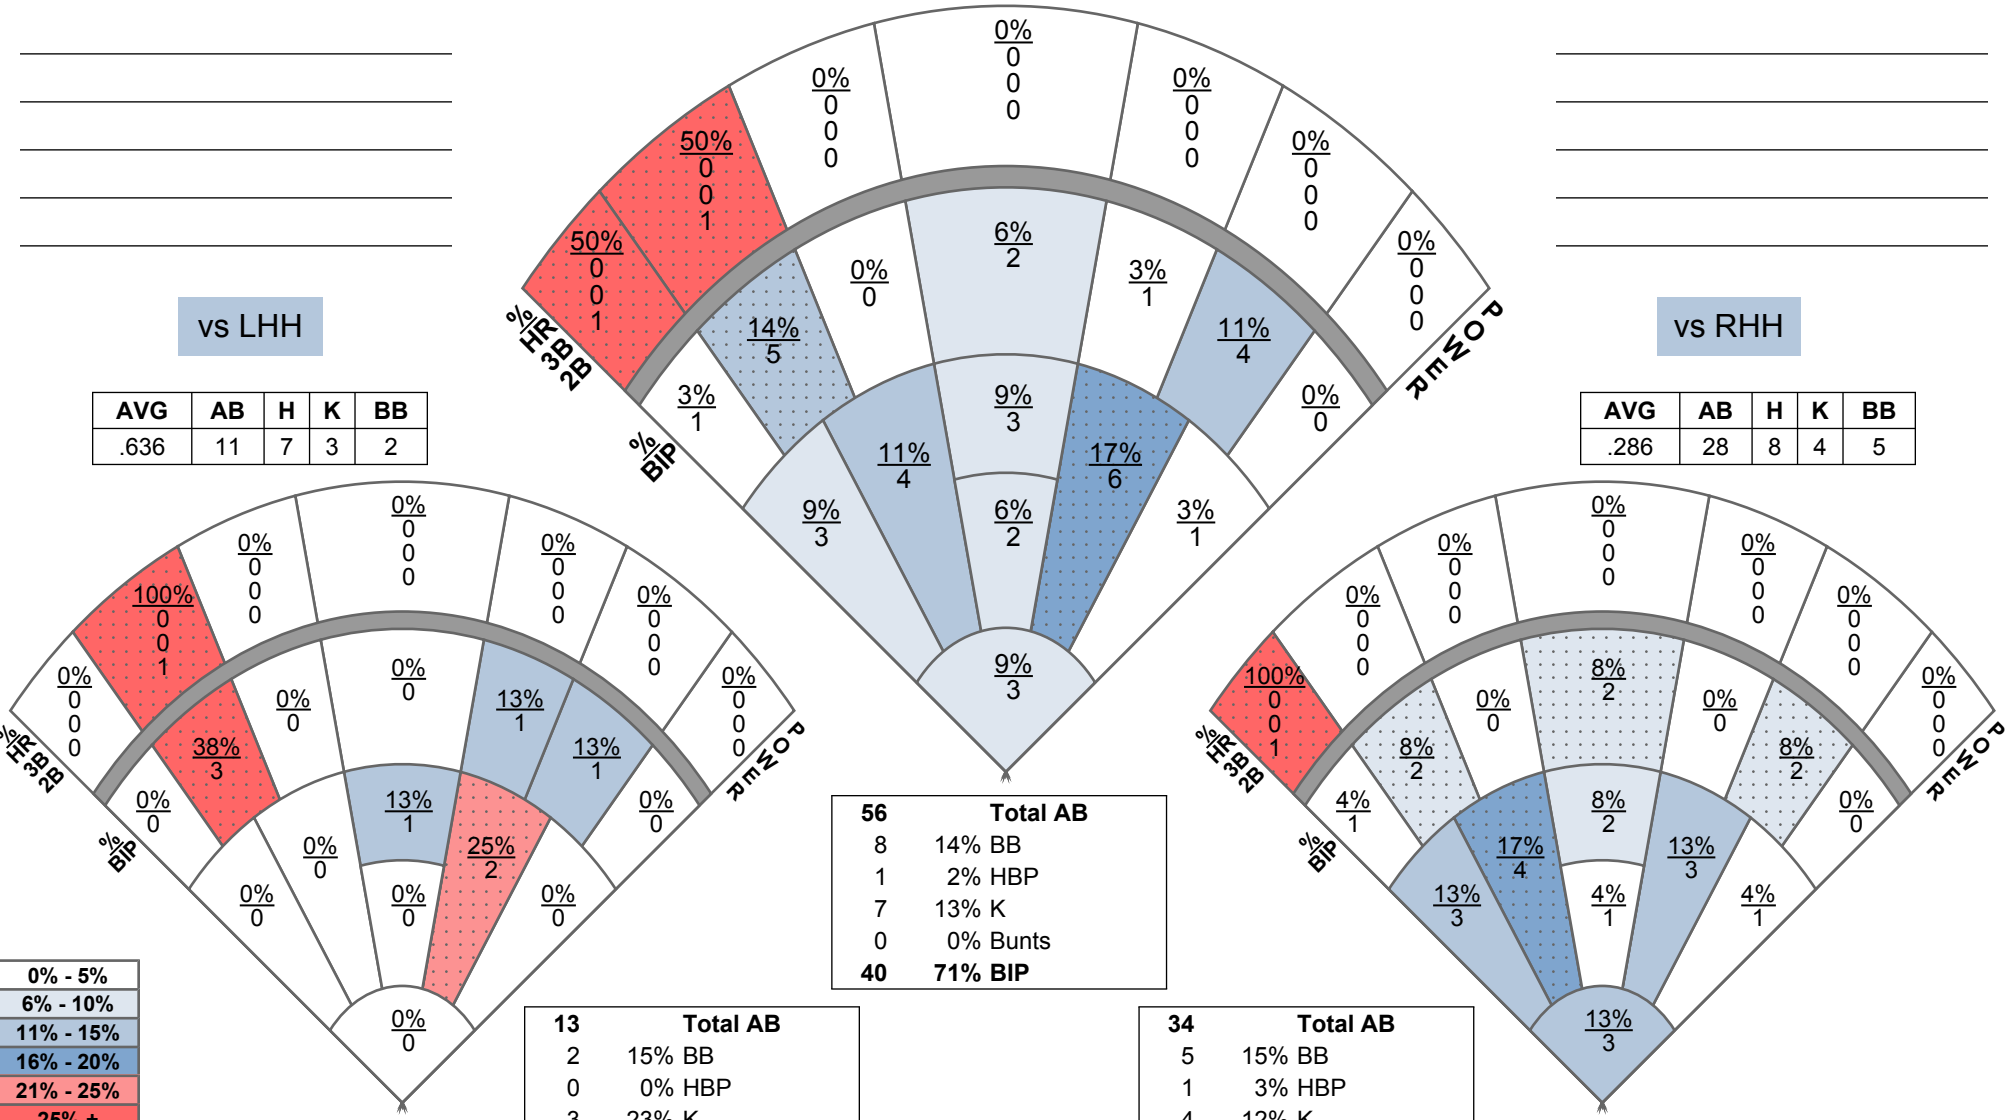

GS	App	ERA	IP	W	L	SV	CG	SHO	AB	R	H	ER	K	K/9	BB	BB/9	HBP	WP	WHIP	AVG	GO	FO
0	8	12.60	10.0	1	1	0	0	0	56	17	19	14	7	6.30	8	7.20	1	1	2.70	.413	13	5

---

vs LHH

vs RHH

AVG	AB	H	K	BB
.636	11	7	3	2

AVG	AB	H	K	BB
.286	28	8	4	5

56 Total AB	
8	14% BB
1	2% HBP
7	13% K
0	0% Bunts
40	71% BIP

13 Total AB	
2	15% BB
0	0% HBP
3	23% K
0	0% Bunts
8	62% BIP

34 Total AB	
5	15% BB
1	3% HBP
4	12% K
0	0% Bunts
24	71% BIP

0% - 5%
6% - 10%
11% - 15%
16% - 20%
21% - 25%
25% +
Max %
Infield & Outfield