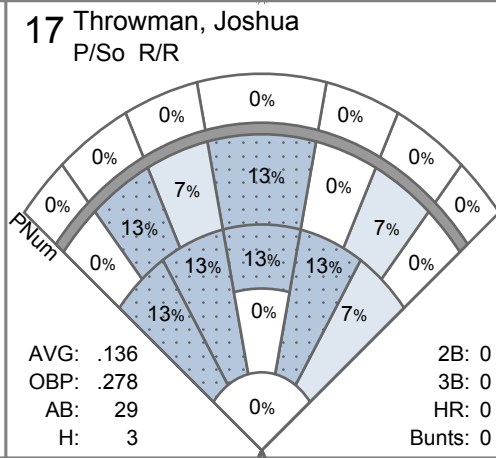

#	Name	Pos/Yr	B/T	GS	App	ERA	IP	W	L	SV	CG	SHO	AB	R	H	ER	K	K/9	BB	BB/9	HBP	WP	WHIP	AVG	GO	FO
1	Batter, Jerry	P/Sr	R/R	6	16	2.24	60.1	6	0	0	1	1	264	21	53	15	52	7.76	16	2.39	11	7	1.14	.226	57	62
2	Swinger, Mark	2B/Sr	R/R	0	24	1.69	32.0	2	0	9	0	0	130	7	21	6	39	10.97	13	3.66	2	2	1.06	.186	27	25
3	Baseman, John	P/Sr	L/L	0	58	3.99	65.1	3	4	5	0	0	292	39	73	29	42	5.79	32	4.41	10	7	1.61	.302	81	51
4	Slugger, Joe	P/Jr	R/R	20	30	5.49	116.1	10	8	0	0	0	548	99	168	71	71	5.49	26	2.01	5	7	1.67	.331	119	134
6	Outsman, Chris	P/Fr	L/L	0	6	3.18	11.1	0	1	0	0	0	43	4	10	4	4	3.18	3	2.38	1	1	1.15	.270	10	15
7	Duggerman, Mark	P/Fr	L/R	0	4	10.38	4.1	0	0	0	0	0	25	5	10	5	3	6.23	1	2.08	1	0	2.54	.455	3	6
8	Ball, Michael	P/Jr	R/R	4	30	4.31	39.2	1	3	0	0	0	186	27	49	19	28	6.35	21	4.76	3	4	1.76	.320	39	41
14	Overwall, Skyler	P/Fr	R/R	0	5	3.38	5.1	0	0	0	0	0	29	2	4	2	7	11.81	8	13.50	1	1	2.25	.200	4	5
15	Runner, Clark	P/So	L/L	15	21	5.62	73.2	7	4	0	1	0	351	65	80	46	51	6.23	34	4.15	14	10	1.55	.273	90	68
17	Throwman, Joshua	P/So	R/R	0	10	2.84	6.1	0	0	0	0	0	29	3	3	2	7	9.95	4	5.68	3	2	1.11	.136	5	6
18	Yourout, Frederick	P/So	L/L	1	12	7.30	12.1	0	0	0	0	0	69	15	14	10	8	5.84	15	10.95	5	4	2.35	.304	9	17
19	Johnson, Homer	1B/So	L/L	4	14	4.99	30.2	2	0	0	0	0	145	19	41	17	23	6.75	12	3.52	3	4	1.73	.331	28	34
20	DeBase, Greg	P/Fr	R/R	0	8	12.60	10.0	1	1	0	0	0	56	17	19	14	7	6.30	8	7.20	1	1	2.70	.413	13	5
38	Batten, Timothy	P/Fr	L/L	11	14	2.38	72.0	7	2	0	2	1	303	29	66	19	52	6.50	24	3.00	6	0	1.25	.250	65	83
55	Doe, Jim	P/Fr	R/L	0	5	14.40	5.0	1	0	0	0	0	30	8	9	8	5	9.00	6	10.80	1	1	3.00	.391	6	3