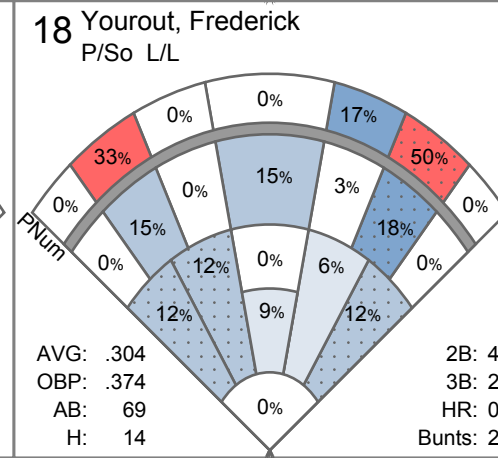

#	Name	Pos/Yr	B/T	GS	App	ERA	IP	W	L	SV	CG	SHO	AB	R	H	ER	K	K/9	BB	BB/9	HBP	WP	WHIP	AVG	GO	FO
1	Batter, Jerry	P/Sr	R/R	6	16	2.24	60.1	6	0	0	1	1	264	21	53	15	52	7.76	16	2.39	11	7	1.14	.226	57	62
2	Swinger, Mark	2B/Sr	R/R	0	24	1.69	32.0	2	0	9	0	0	130	7	21	6	39	10.97	13	3.66	2	2	1.06	.186	27	25
3	Baseman, John	P/Sr	L/L	0	58	3.99	65.1	3	4	5	0	0	292	39	73	29	42	5.79	32	4.41	10	7	1.61	.302	81	51
4	Slugger, Joe	P/Jr	R/R	20	30	5.49	116.1	10	8	0	0	0	548	99	168	71	71	5.49	26	2.01	5	7	1.67	.331	119	134
6	Outsman, Chris	P/Fr	L/L	0	6	3.18	11.1	0	1	0	0	0	43	4	10	4	4	3.18	3	2.38	1	1	1.15	.270	10	15
7	Duggerman, Mark	P/Fr	L/R	0	4	10.38	4.1	0	0	0	0	0	25	5	10	5	3	6.23	1	2.08	1	0	2.54	.455	3	6
8	Ball, Michael	P/Jr	R/R	4	30	4.31	39.2	1	3	0	0	0	186	27	49	19	28	6.35	21	4.76	3	4	1.76	.320	39	41
14	Overwall, Skyler	P/Fr	R/R	0	5	3.38	5.1	0	0	0	0	0	29	2	4	2	7	11.81	8	13.50	1	1	2.25	.200	4	5
15	Runner, Clark	P/So	L/L	15	21	5.62	73.2	7	4	0	1	0	351	65	80	46	51	6.23	34	4.15	14	10	1.55	.273	90	68
17	Throwman, Joshua	P/So	R/R	0	10	2.84	6.1	0	0	0	0	0	29	3	3	2	7	9.95	4	5.68	3	2	1.11	.136	5	6
18	Yourout, Frederick	P/So	L/L	1	12	7.30	12.1	0	0	0	0	0	69	15	14	10	8	5.84	15	10.95	5	4	2.35	.304	9	17
19	Johnson, Homer	1B/So	L/L	4	14	4.99	30.2	2	0	0	0	0	145	19	41	17	23	6.75	12	3.52	3	4	1.73	.331	28	34
20	DeBase, Greg	P/Fr	R/R	0	8	12.60	10.0	1	1	0	0	0	56	17	19	14	7	6.30	8	7.20	1	1	2.70	.413	13	5
38	Batten, Timothy	P/Fr	L/L	11	14	2.38	72.0	7	2	0	2	1	303	29	66	19	52	6.50	24	3.00	6	0	1.25	.250	65	83
55	Doe, Jim	P/Fr	R/L	0	5	14.40	5.0	1	0	0	0	0	30	8	9	8	5	9.00	6	10.80	1	1	3.00	.391	6	3