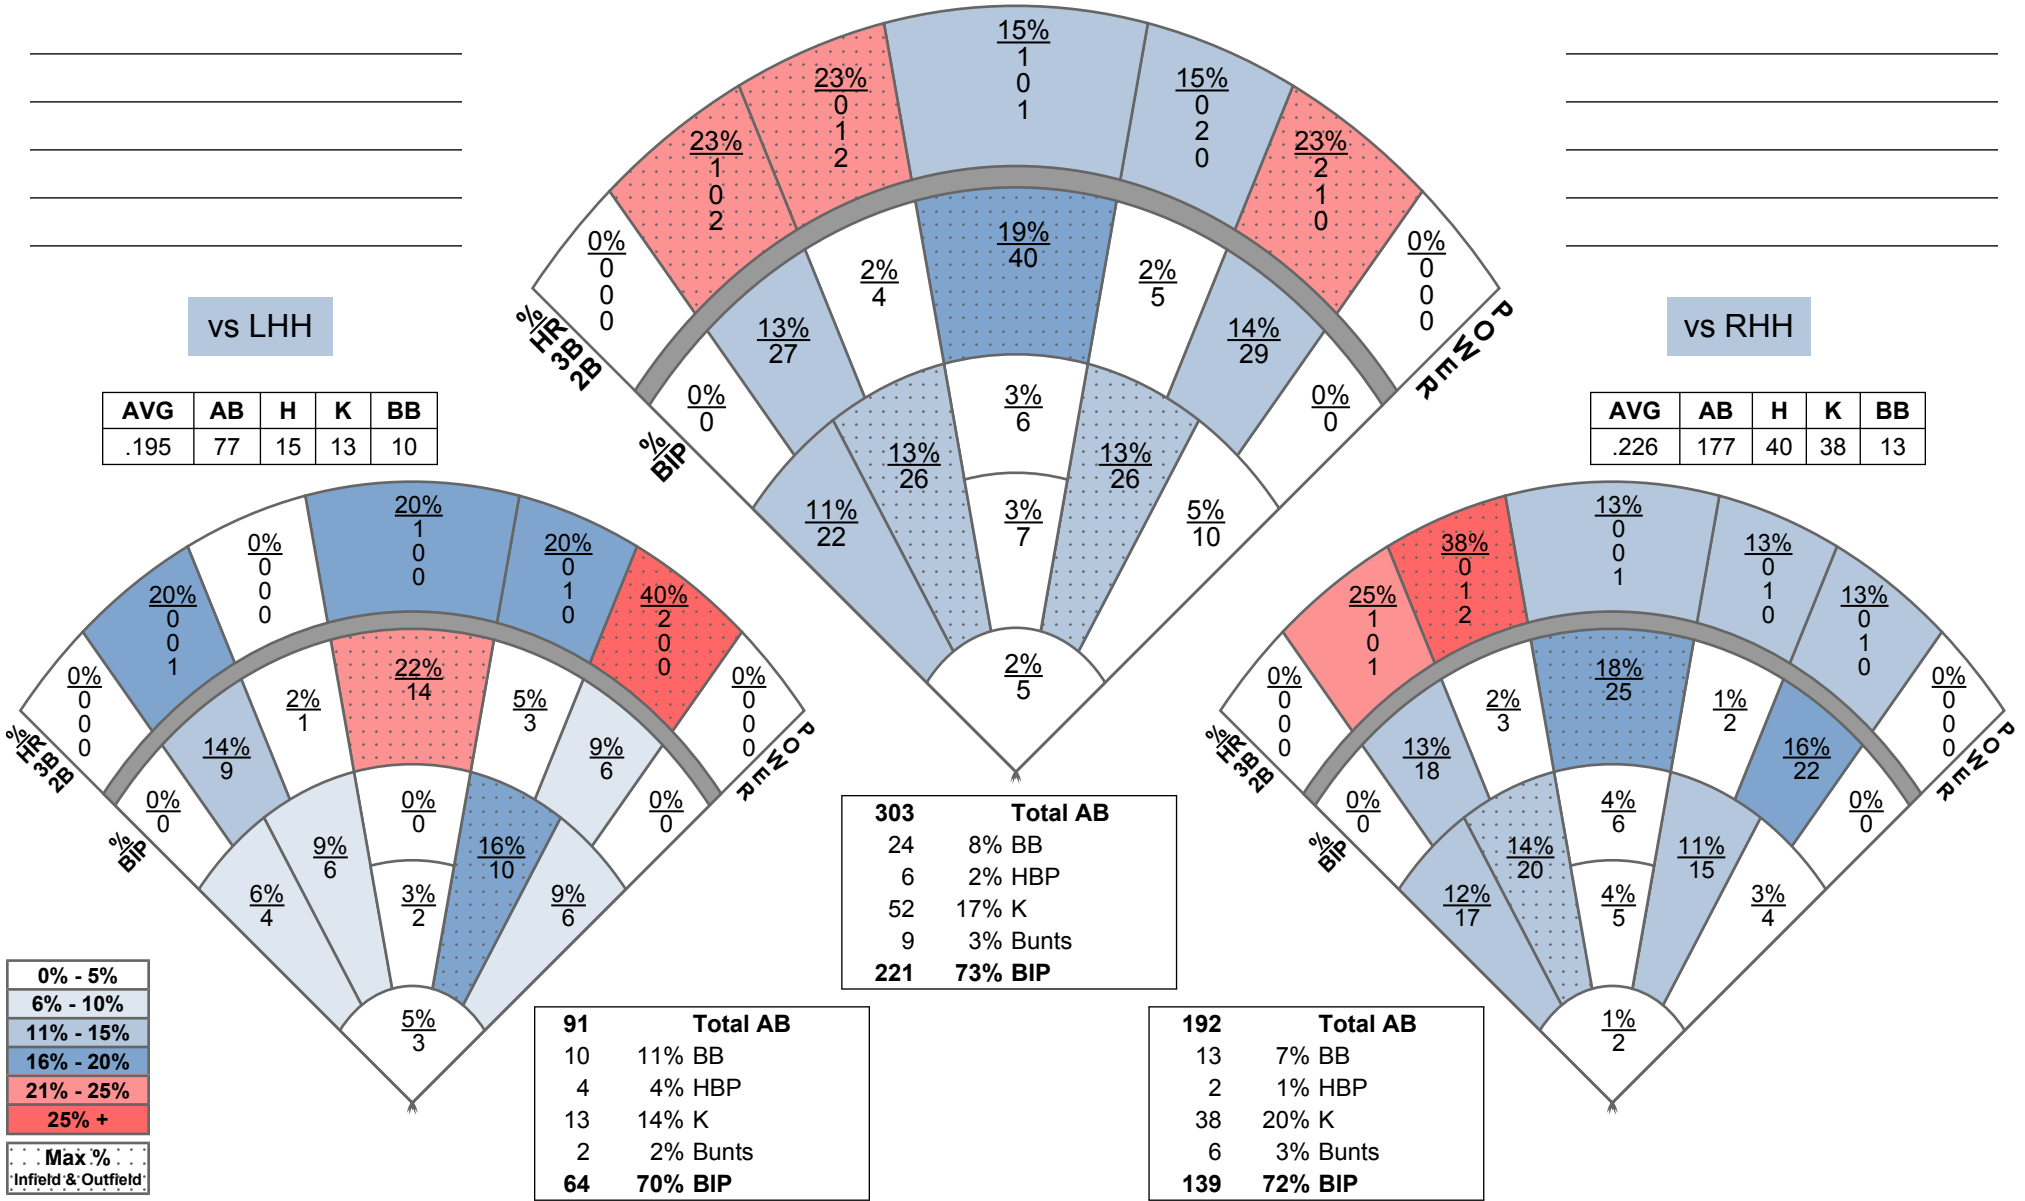

GS	App	ERA	IP	W	L	SV	CG	SHO	AB	R	H	ER	K	K/9	BB	BB/9	HBP	WP	WHIP	AVG	GO	FO
11	14	2.38	72.0	7	2	0	2	1	303	29	66	19	52	6.50	24	3.00	6	0	1.25	.250	65	83

vs LHH

AVG	AB	H	K	BB
.195	77	15	13	10

vs RHH

AVG	AB	H	K	BB
.226	177	40	38	13