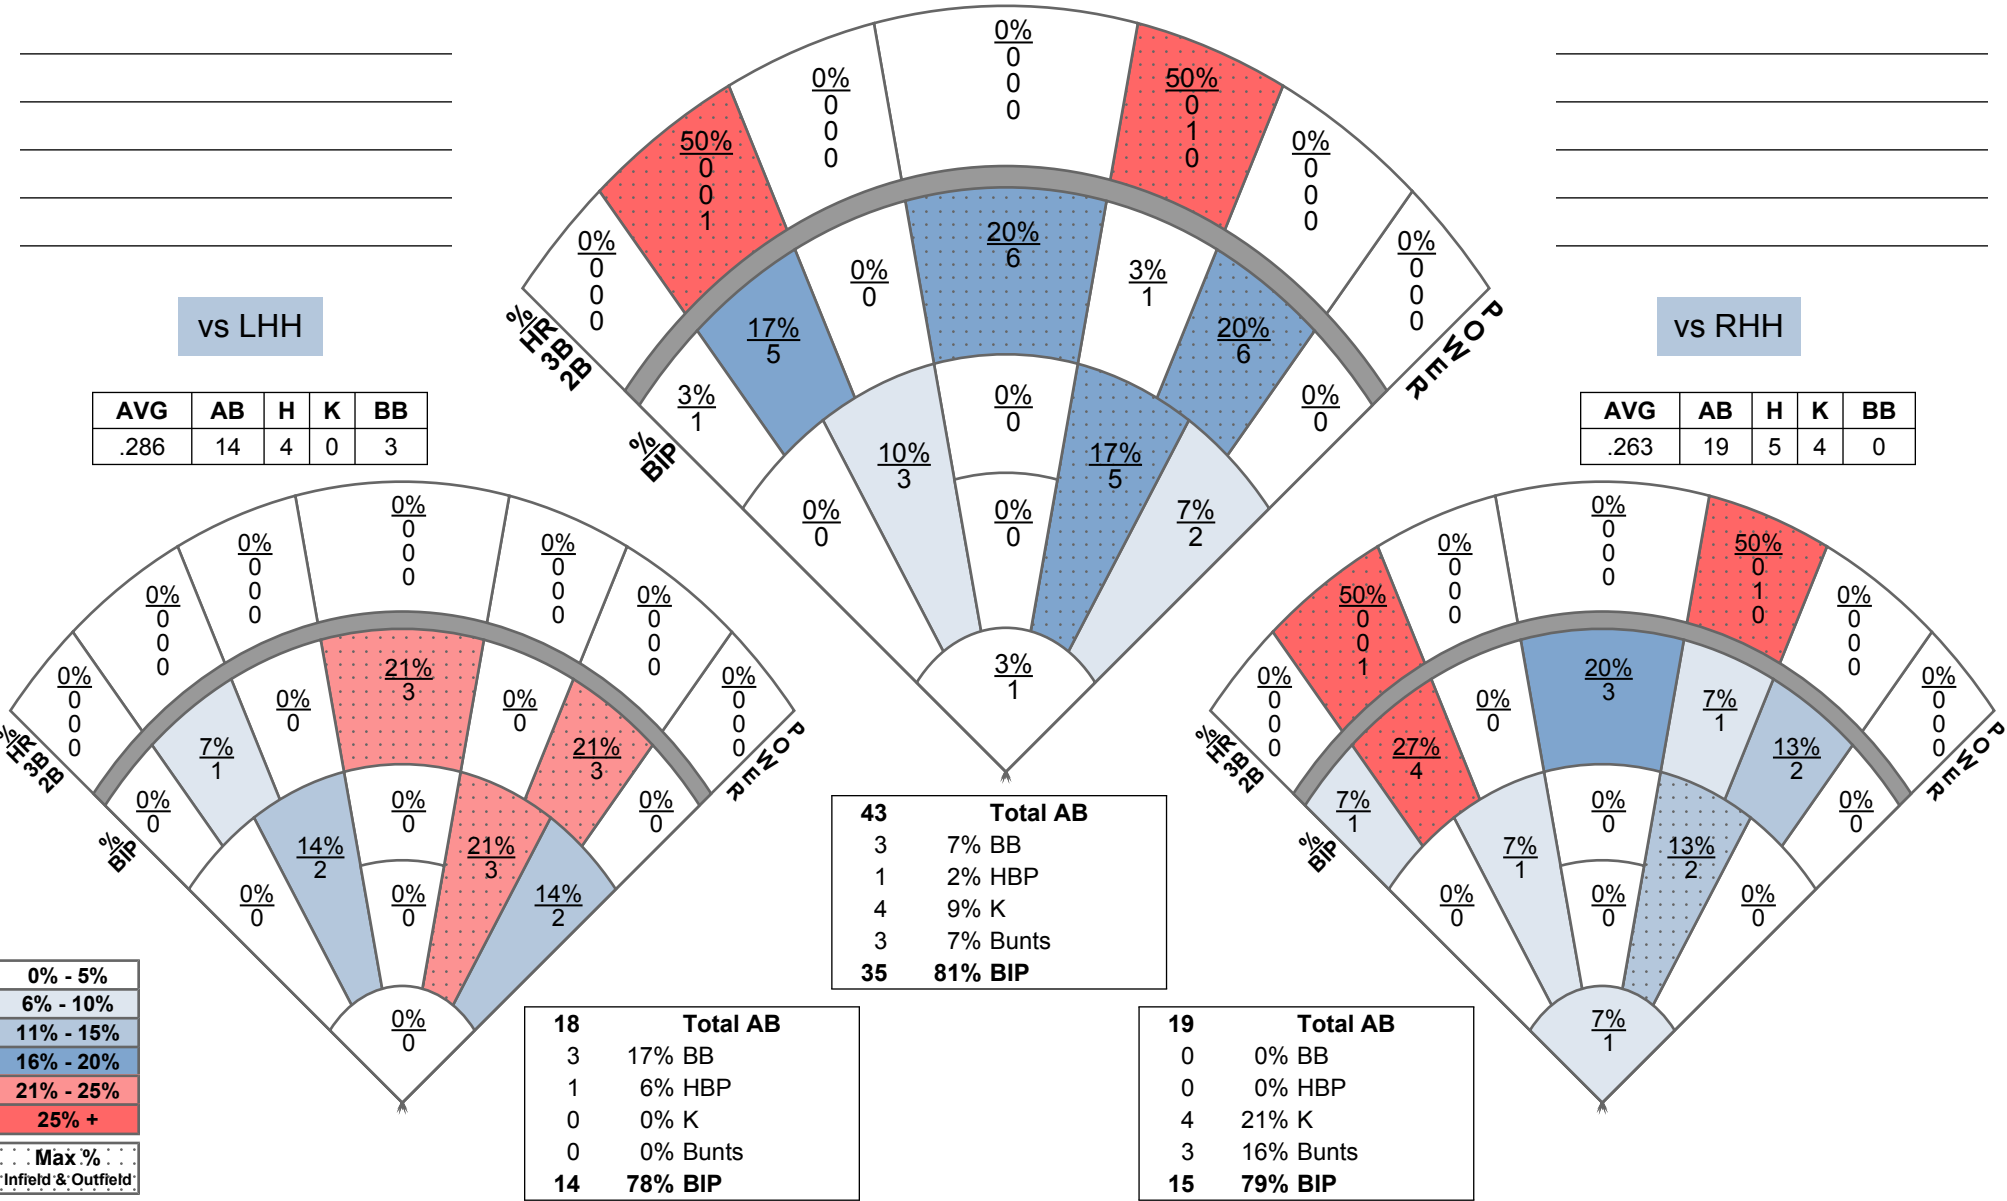

GS	App	ERA	IP	W	L	SV	CG	SHO	AB	R	H	ER	K	K/9	BB	BB/9	HBP	WP	WHIP	AVG	GO	FO
0	6	3.18	11.1	0	1	0	0	0	43	4	10	4	4	3.18	3	2.38	1	1	1.15	.270	10	15