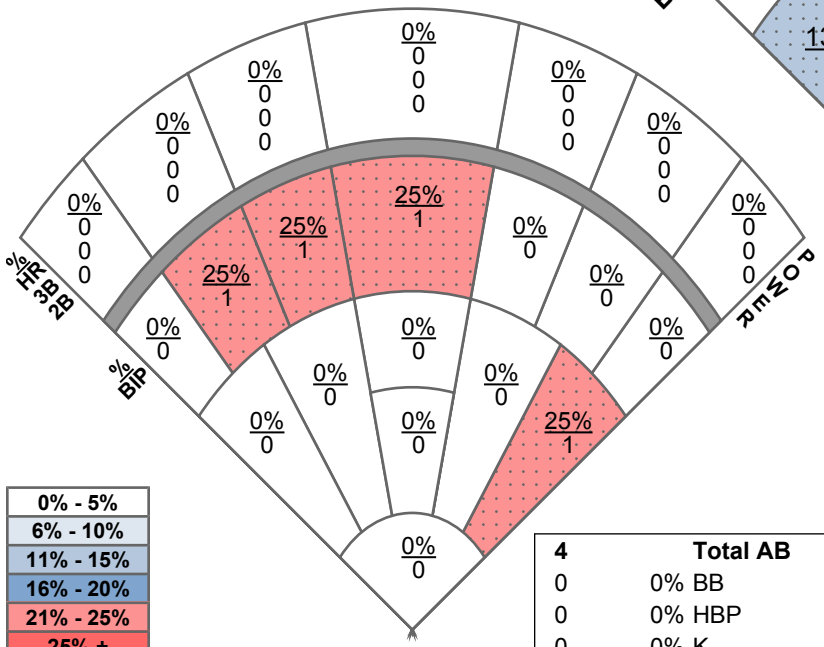

vs LHH

AVG	AB	H	K	BB
.253	83	21	15	8

vs RHH

AVG	AB	H	K	BB
.266	177	47	28	21

GS	App	ERA	IP	W	L	SV	CG	SHO	AB	R	H	ER	K	K/9	BB	BB/9	HBP	WP	WHIP	AVG	GO	FO
0	10	2.84	6.1	0	0	0	0	0	29	3	3	2	7	9.95	4	5.68	3	2	1.11	.136	5	6

vs LHH

AVG	AB	H	K	BB
.250	4	1	0	0

0% - 5%
6% - 10%
11% - 15%
16% - 20%
21% - 25%
25% +
Max %
Infield & Outfield

4 Total AB	
0	0% BB
0	0% HBP
0	0% K
0	0% Bunts
4	100% BIP

vs RHH

AVG	AB	H	K	BB
.118	17	2	6	4

24 Total AB	
4	17% BB
3	13% HBP
6	25% K
0	0% Bunts
11	46% BIP