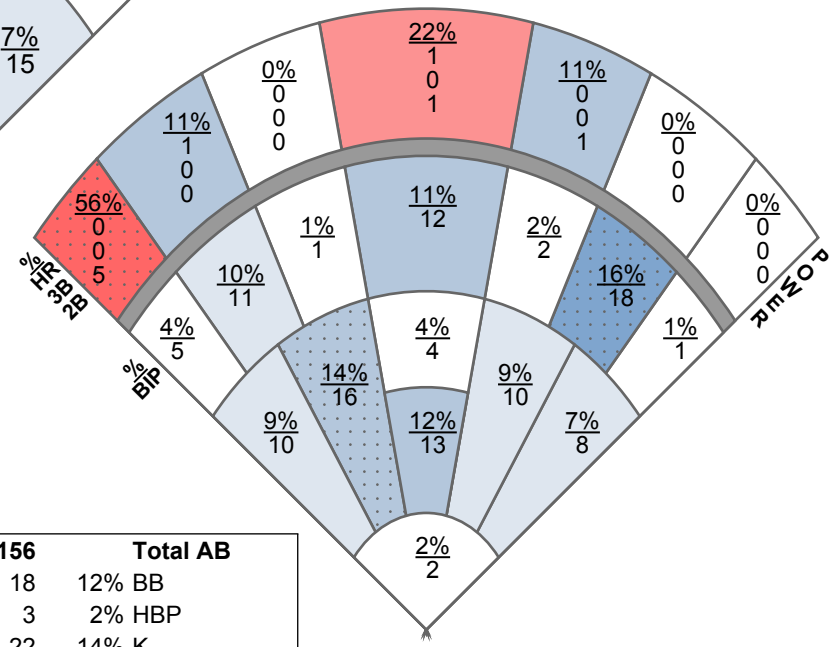

GS	App	ERA	IP	W	L	SV	CG	SHO	AB	R	H	ER	K	K/9	BB	BB/9	HBP	WP	WHIP	AVG	GO	FO
0	24	1.69	32.0	2	0	9	0	0	130	7	21	6	39	10.97	13	3.66	2	2	1.06	.186	27	25

GS	App	ERA	IP	W	L	SV	CG	SHO	AB	R	H	ER	K	K/9	BB	BB/9	HBP	WP	WHIP	AVG	GO	FO
0	58	3.99	65.1	3	4	5	0	0	292	39	73	29	42	5.79	32	4.41	10	7	1.61	.302	81	51

vs LHH

AVG	AB	H	K	BB
.270	63	17	13	5

vs RHH

AVG	AB	H	K	BB
.296	135	40	22	18

0% - 5%
6% - 10%
11% - 15%
16% - 20%
21% - 25%
25% +
Max %
Infield & Outfield

71 Total AB	
5	7% BB
3	4% HBP
13	18% K
3	4% Bunts
50	70% BIP