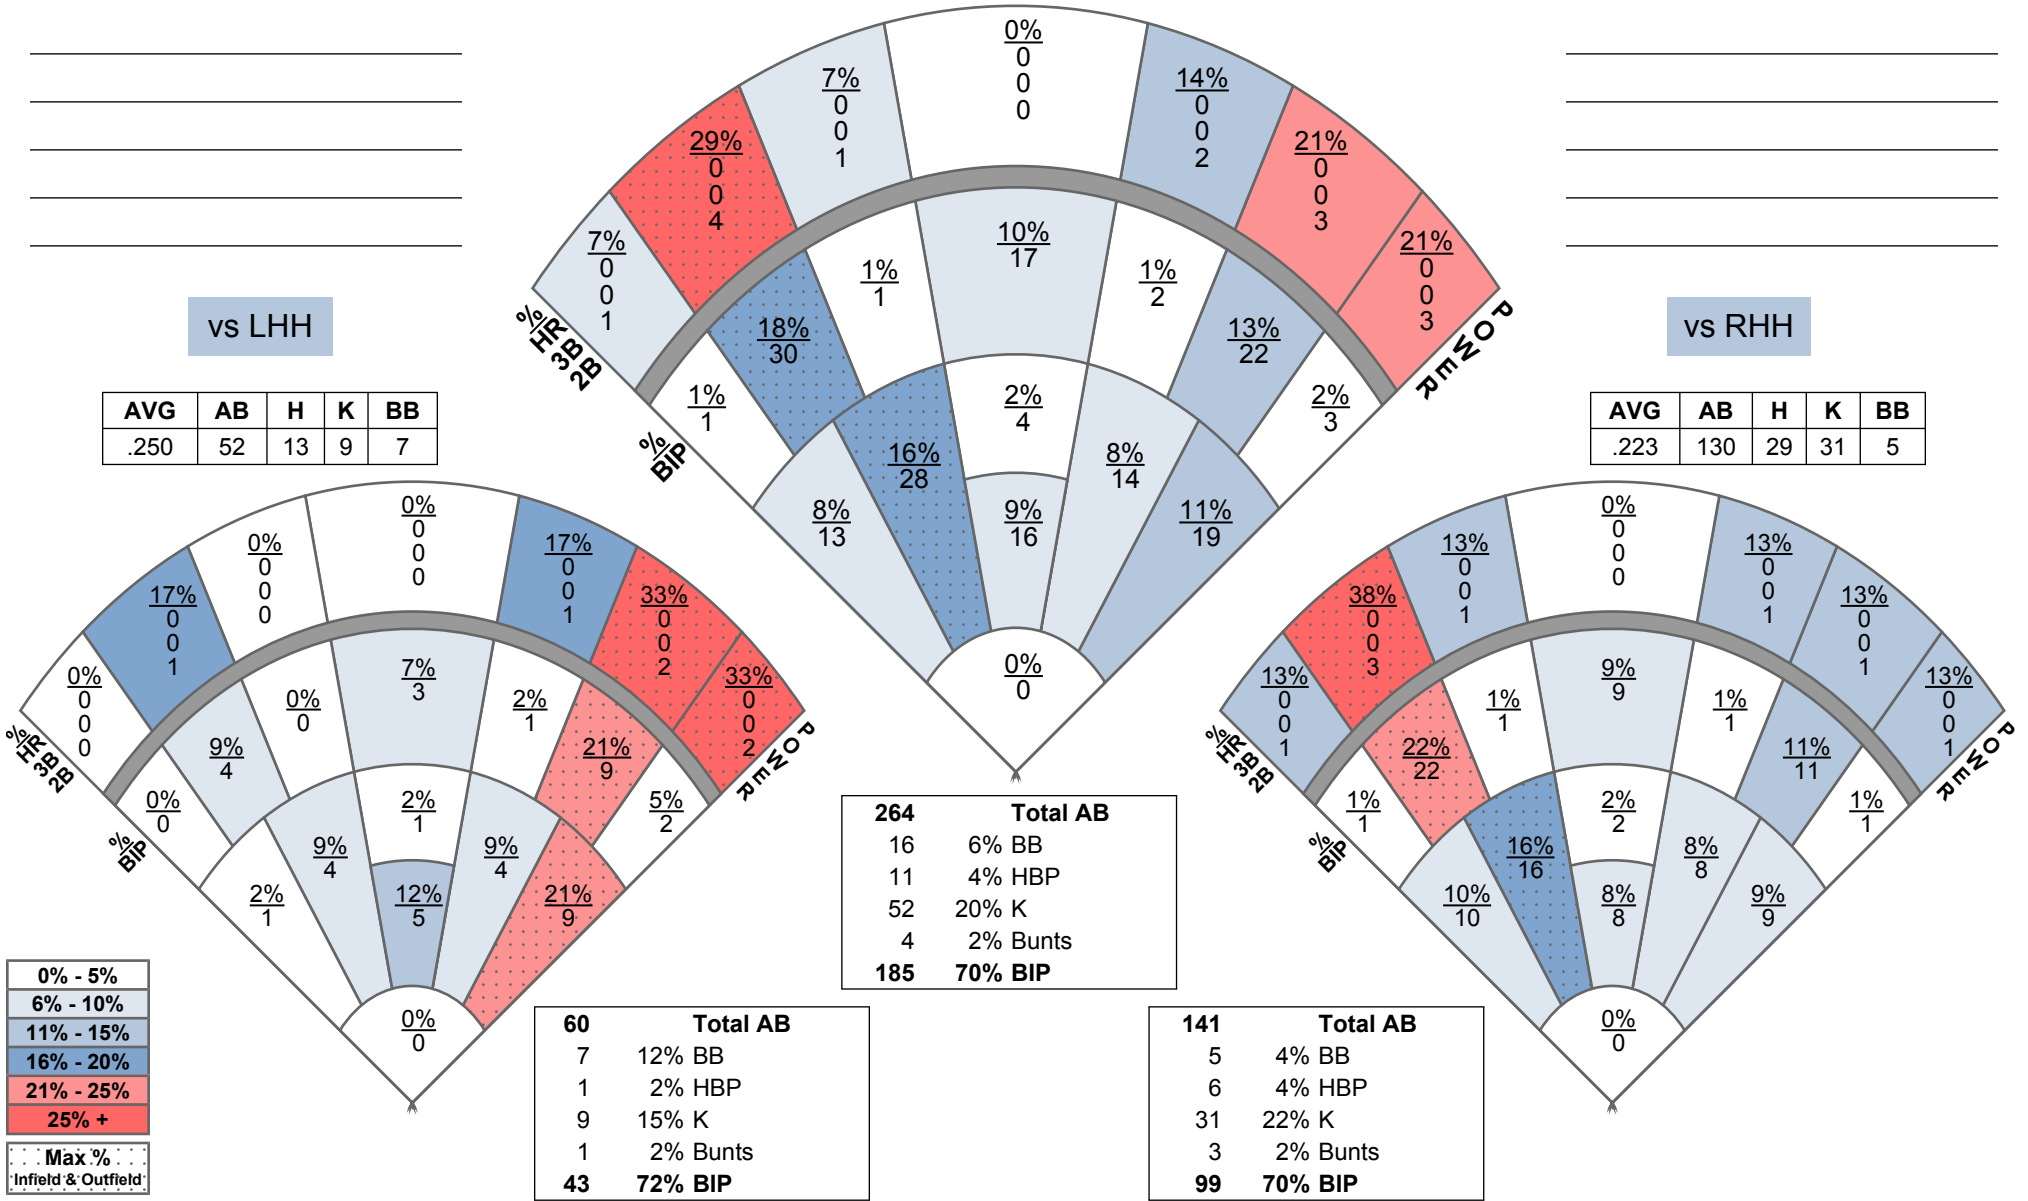

1

Batter, Jerry

P/Sr R/R

All Stars (USA)

2021 Baseball Pitching - Historical

GS	App	ERA	IP	W	L	SV	CG	SHO	AB	R	H	ER	K	K/9	BB	BB/9	HBP	WP	WHIP	AVG	GO	FO
6	16	2.24	60.1	6	0	0	1	1	264	21	53	15	52	7.76	16	2.39	11	7	1.14	.226	57	62